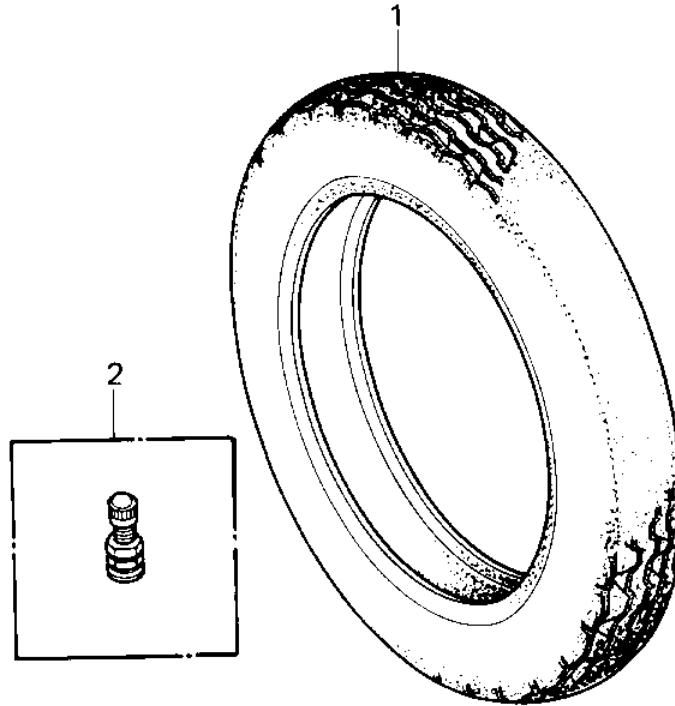

1985 Police 1000 PARTS DIAGRAM

TIRES

1985 Police 1000 PARTS LIST

TIRES

ITEM NAME	PART NUMBER	QUANTITY
TIRE MN90-18 F16 F (Ref # 1)	41002-4021	
TIRE MN90-18 F16 F (Ref # 1)	41002-4021	
VALVE (Ref # 2)	16126-1136	
TIRE MR90-18 K327M R (Ref # 3)	41002-4022	
TIRE MR90-18 K327M R (Ref # 3)	41002-4022	
BALANCER 5G (Ref # 4)	41075-005	
BALANCER 10G (Ref # 5)	41075-006	
BALANCER 20G (Ref # 6)	41075-007	
BALANCER 30G (Ref # 7)	41075-008	