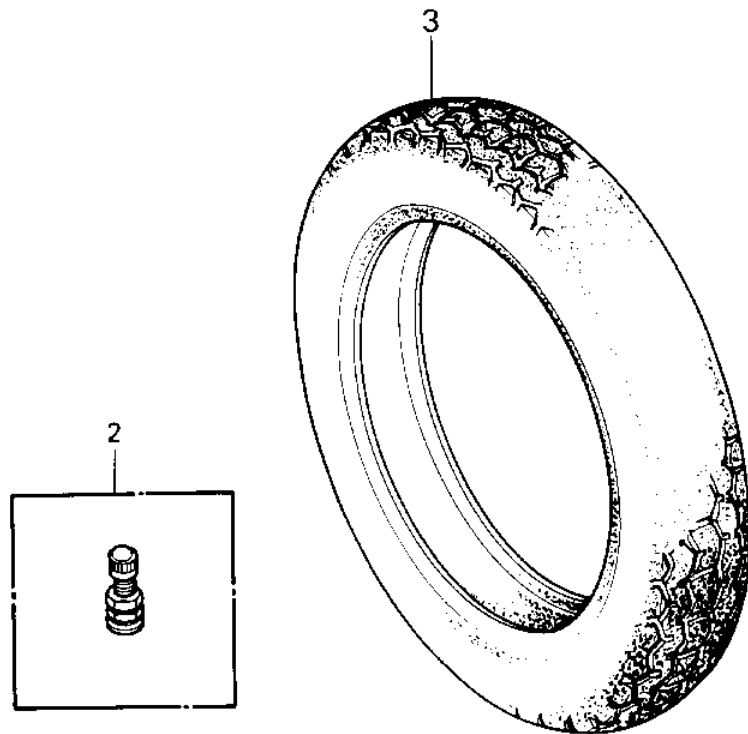

1985 Police 1000 PARTS DIAGRAM

TIRES

1985 Police 1000 PARTS LIST

TIRES

ITEM NAME	PART NUMBER	QUANTITY
TIRE MN90-18 F16 F (Ref # 1)	41002-4021	
TIRE MN90-18 F16 F (Ref # 1)	41002-4021	
VALVE (Ref # 2)	16126-1136	
TIRE MR90-18 K327M R (Ref # 3)	41002-4022	
TIRE MR90-18 K327M R (Ref # 3)	41002-4022	
BALANCER 5G (Ref # 4)	41075-005	
BALANCER 10G (Ref # 5)	41075-006	
BALANCER 20G (Ref # 6)	41075-007	
BALANCER 30G (Ref # 7)	41075-008	