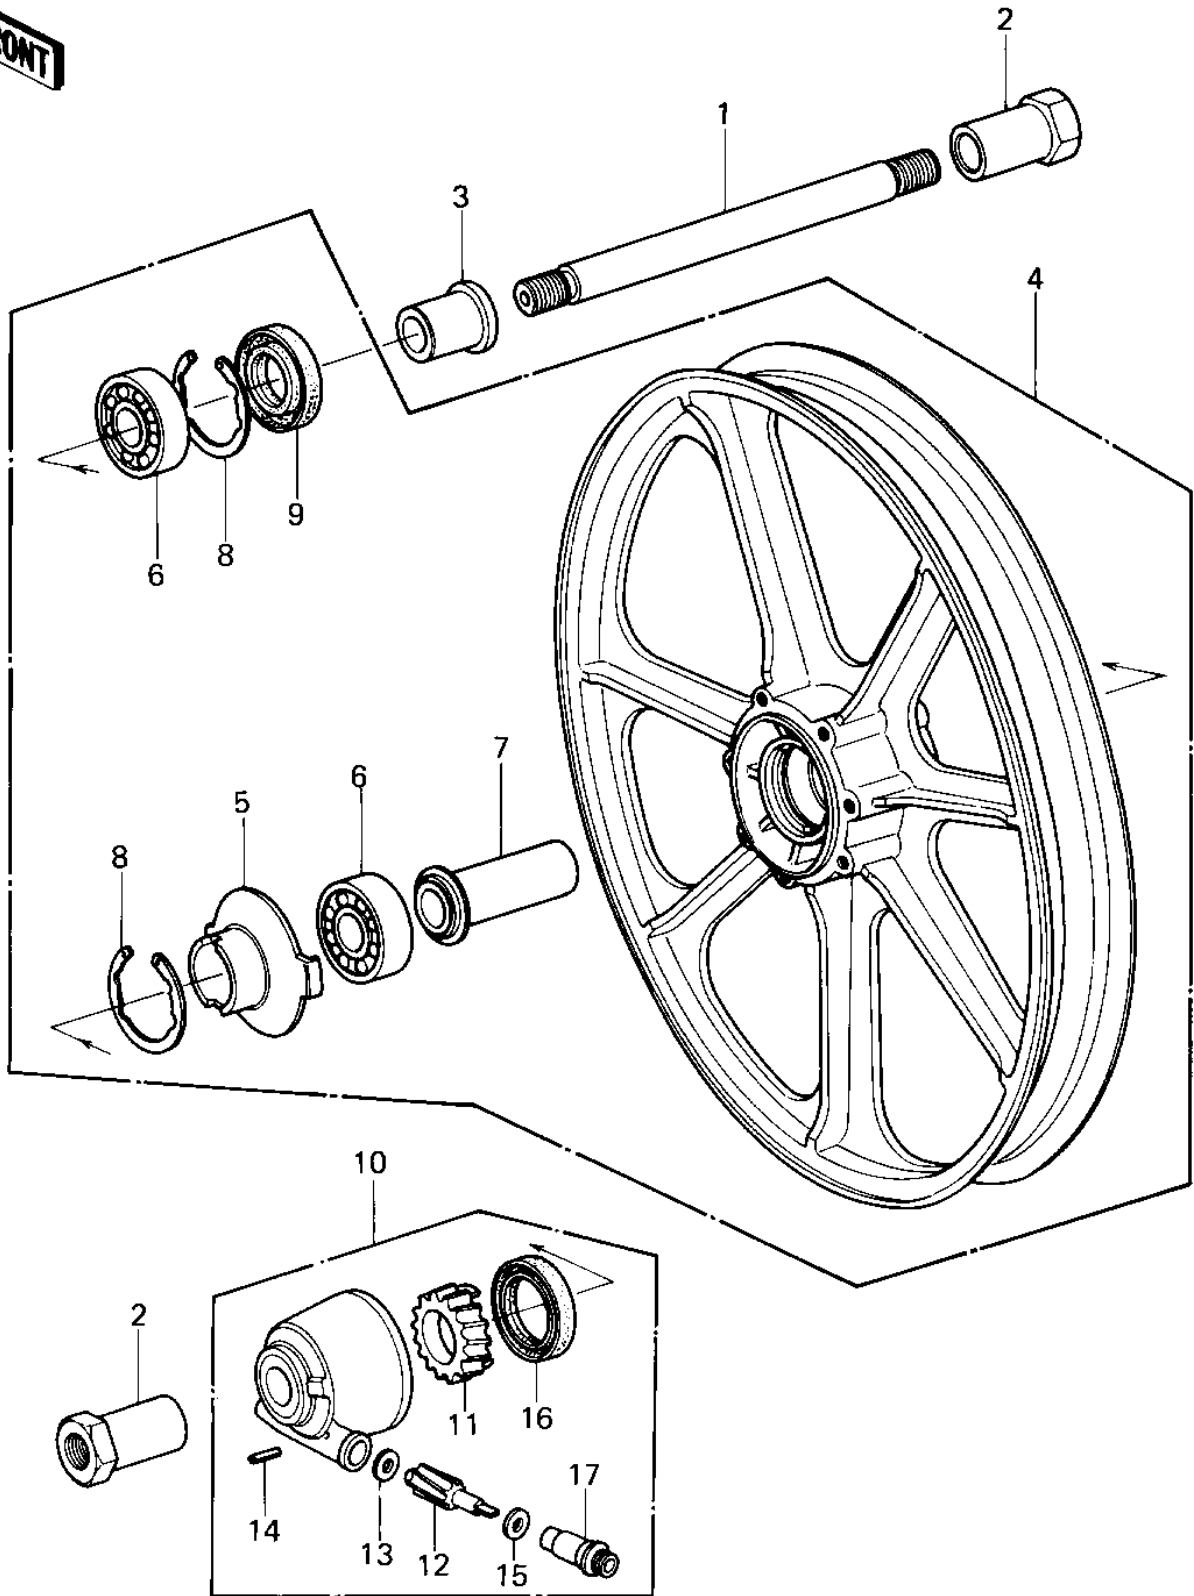

1984 Police 1000 PARTS DIAGRAM

FRONT WHEEL/HUB

1984 Police 1000 PARTS LIST

FRONT WHEEL/HUB

ITEM NAME	PART NUMBER	QUANTITY
AXLE,FR,L=259 (Ref # 1)	41068-1072	
COLLAR,FRONT AXLE (Ref # 2)	41069-031	
COLLAR,FR AXLE L=30MM (Ref # 3)	92027-1225	
WHEEL-ASSY,FR,SOLID,B (Ref # 4)	41073-1202-21	
WHEEL-ASSY,FR,SOLID,B (Ref # 4)	41073-1202-21	
RECEIVER,SPEEDOMETER (Ref # 5)	41064-1006	
BEARING BALL #6302Z (Ref # 6)	601B6302Z	
COLLAR (Ref # 7)	92027-1437	
CIRCLIP,42MM (Ref # 8)	92033-1041	
OIL SEAL,AG1144AO (Ref # 9)	92049-1058	
GEAR BOX ASSY, (Ref # 10)	41078-1013	
GEAR,SPEEDOMETER (Ref # 11)	41059-026	
PINION,SPEEDOMETER,9T (Ref # 12)	41060-1016	
WASHER THRST SPD PINI (Ref # 13)	41063-001	
PIN,SPRING (Ref # 14)	41082-001	
WASHER THRST SPD PINI (Ref # 15)	41063-001	
OIL SEAL,BJN30427-C3 (Ref # 16)	92049-1057	
BUSHING,METER GEAR (Ref # 17)	92087-1002	