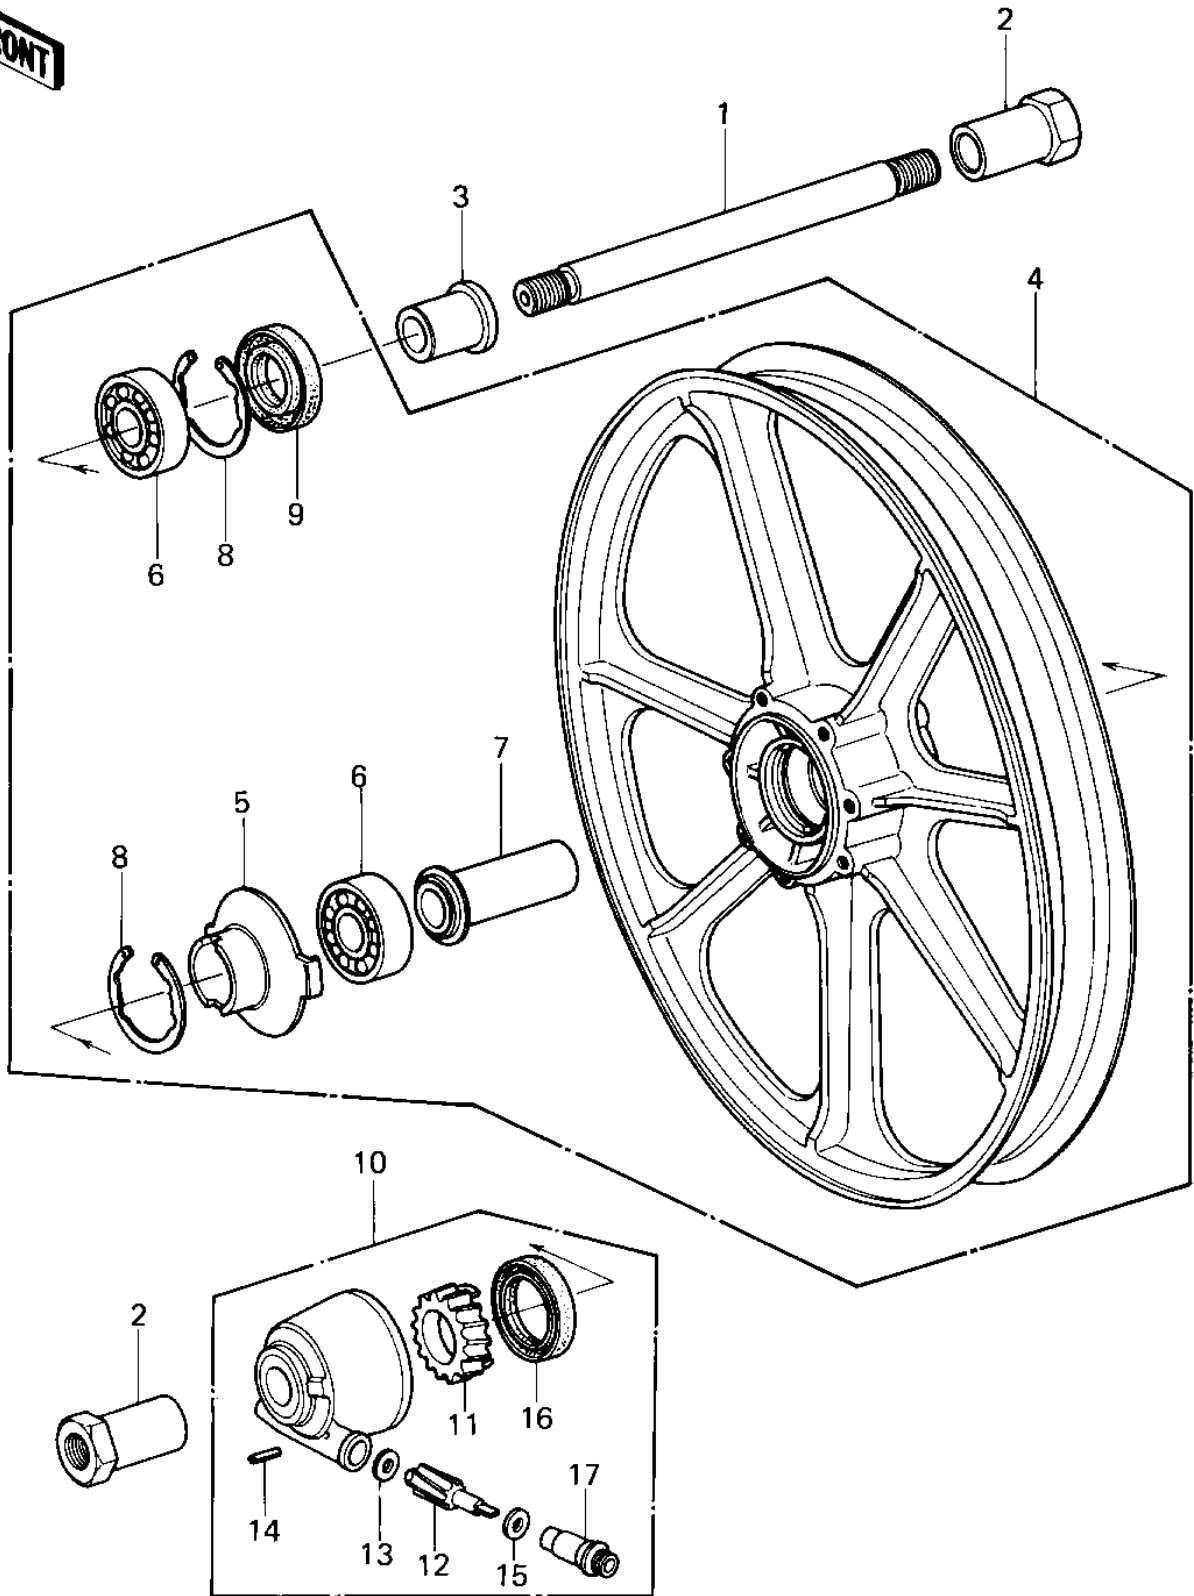

# 1984 Police 1000 PARTS DIAGRAM

FRONT WHEEL/HUB

# 1984 Police 1000 PARTS LIST

## FRONT WHEEL/HUB

ITEM NAME	PART NUMBER	QUANTITY
AXLE,FR,L=259 (Ref # 1)	41068-1072	
COLLAR,FRONT AXLE (Ref # 2)	41069-031	
COLLAR,FR AXLE L=30MM (Ref # 3)	92027-1225	
WHEEL-ASSY,FR,SOLID,B (Ref # 4)	41073-1202-21	
WHEEL-ASSY,FR,SOLID,B (Ref # 4)	41073-1202-21	
RECEIVER,SPEEDOMETER (Ref # 5)	41064-1006	
BEARING BALL #6302Z (Ref # 6)	601B6302Z	
COLLAR (Ref # 7)	92027-1437	
CIRCLIP,42MM (Ref # 8)	92033-1041	
OIL SEAL,AG1144AO (Ref # 9)	92049-1058	
GEAR BOX ASSY, (Ref # 10)	41078-1013	
GEAR,SPEEDOMETER (Ref # 11)	41059-026	
PINION,SPEEDOMETER,9T (Ref # 12)	41060-1016	
WASHER THRST SPD PINI (Ref # 13)	41063-001	
PIN,SPRING (Ref # 14)	41082-001	
WASHER THRST SPD PINI (Ref # 15)	41063-001	
OIL SEAL,BJN30427-C3 (Ref # 16)	92049-1057	
BUSHING,METER GEAR (Ref # 17)	92087-1002	