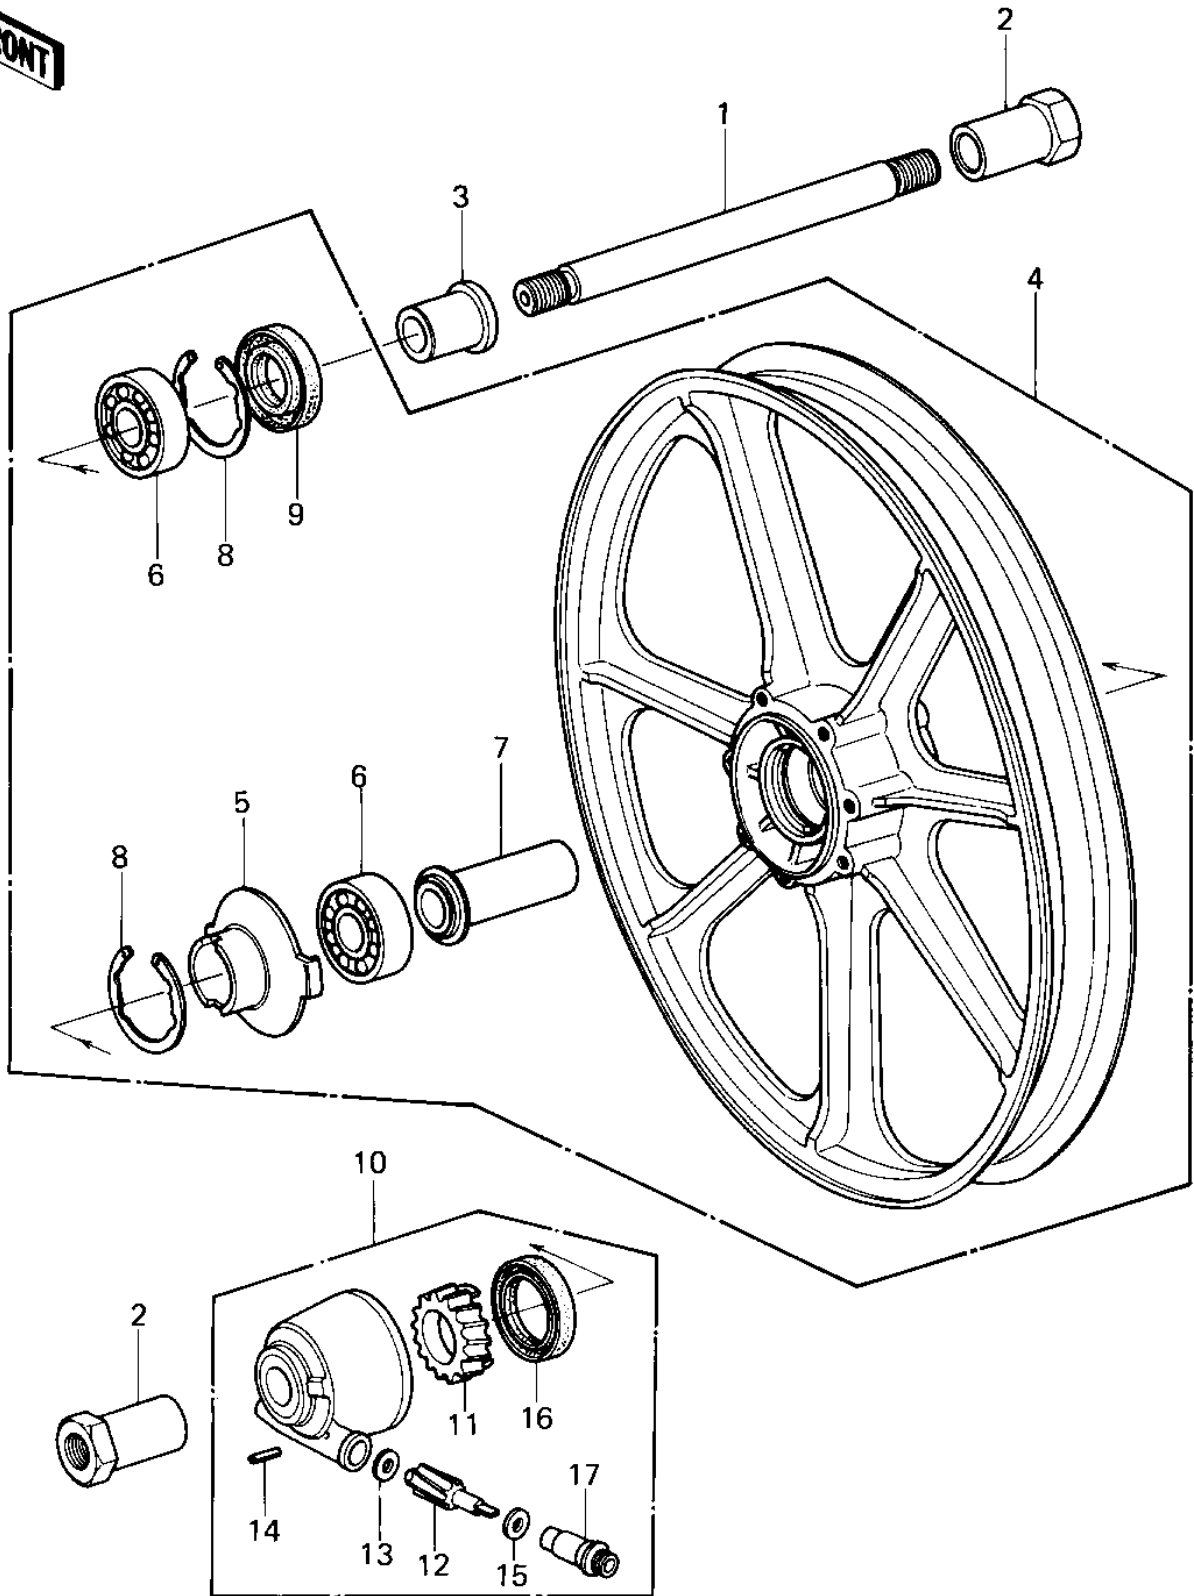

1985 Police 1000 PARTS DIAGRAM

FRONT WHEEL/HUB

1985 Police 1000 PARTS LIST

FRONT WHEEL/HUB

ITEM NAME	PART NUMBER	QUANTITY
AXLE,FR,L=259 (Ref # 1)	41068-1072	
COLLAR,FRONT AXLE (Ref # 2)	41069-031	
COLLAR,FR AXLE L=30MM (Ref # 3)	92027-1225	
WHEEL-ASSY,FR,SOLID,B (Ref # 4)	41073-1202-21	
WHEEL-ASSY,FR,SOLID,B (Ref # 4)	41073-1202-21	
RECEIVER,SPEEDOMETER (Ref # 5)	41064-1006	
BEARING BALL #6302Z (Ref # 6)	601B6302Z	
COLLAR (Ref # 7)	92027-1437	
CIRCLIP,42MM (Ref # 8)	92033-1041	
OIL SEAL,AG1144AO (Ref # 9)	92049-1058	
GEAR BOX ASSY, (Ref # 10)	41078-1013	
GEAR,SPEEDOMETER (Ref # 11)	41059-026	
PINION,SPEEDOMETER,9T (Ref # 12)	41060-1016	
WASHER THRST SPD PINI (Ref # 13)	41063-001	
PIN,SPRING (Ref # 14)	41082-001	
WASHER THRST SPD PINI (Ref # 15)	41063-001	
OIL SEAL,BJN30427-C3 (Ref # 16)	92049-1057	
BUSHING,METER GEAR (Ref # 17)	92087-1002	