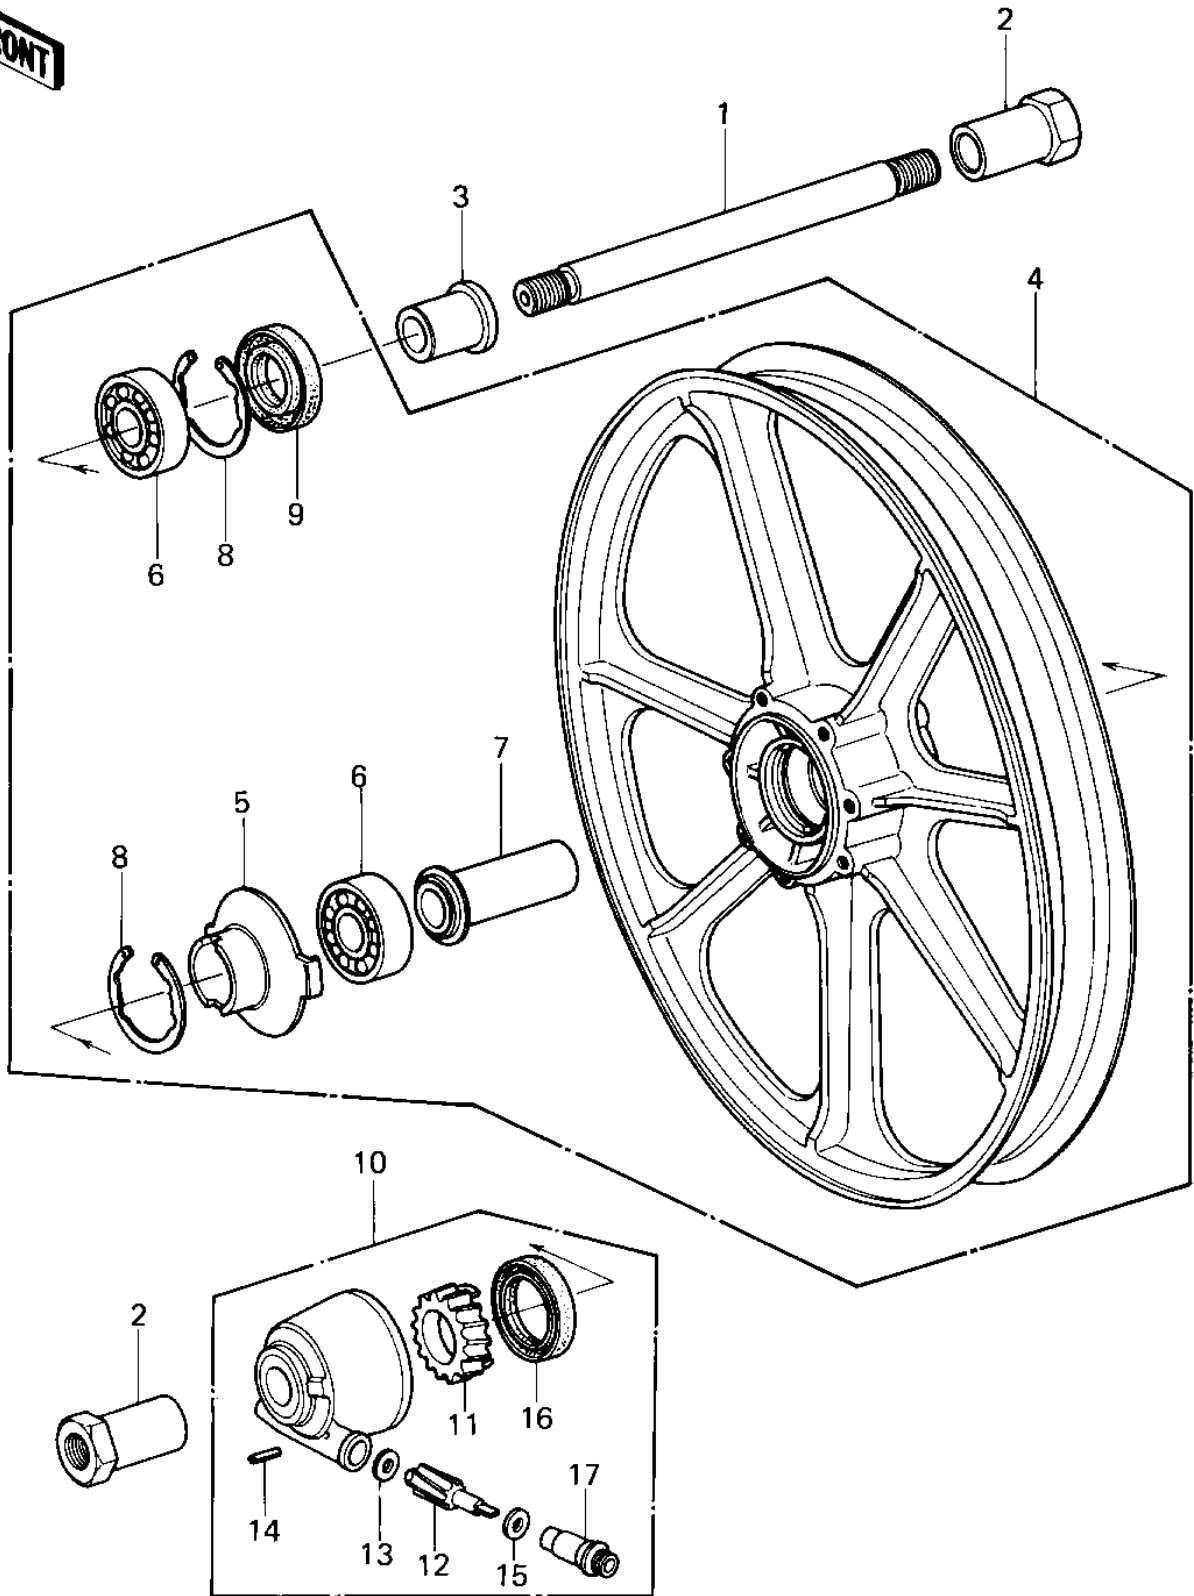

1986 Police 1000 PARTS DIAGRAM

FRONT WHEEL/HUB

1986 Police 1000 PARTS LIST

FRONT WHEEL/HUB

ITEM NAME	PART NUMBER	QUANTITY
AXLE,FR,L=259 (Ref # 1)	41068-1072	
COLLAR,FRONT AXLE (Ref # 2)	41069-031	
COLLAR,FR AXLE L=30MM (Ref # 3)	92027-1225	
WHEEL-ASSY,FR,SOLID,B (Ref # 4)	41073-1202-21	
WHEEL-ASSY,FR,SOLID,B (Ref # 4)	41073-1202-21	
RECEIVER,SPEEDOMETER (Ref # 5)	41064-1006	
BEARING BALL #6302Z (Ref # 6)	601B6302Z	
COLLAR (Ref # 7)	92027-1437	
CIRCLIP,42MM (Ref # 8)	92033-1041	
OIL SEAL,AG1144AO (Ref # 9)	92049-1058	
GEAR BOX ASSY, (Ref # 10)	41078-1013	
GEAR,SPEEDOMETER (Ref # 11)	41059-026	
PINION,SPEEDOMETER,9T (Ref # 12)	41060-1016	
WASHER THRST SPD PINI (Ref # 13)	41063-001	
PIN,SPRING (Ref # 14)	41082-001	
WASHER THRST SPD PINI (Ref # 15)	41063-001	
OIL SEAL,BJN30427-C3 (Ref # 16)	92049-1057	
BUSHING,METER GEAR (Ref # 17)	92087-1002	