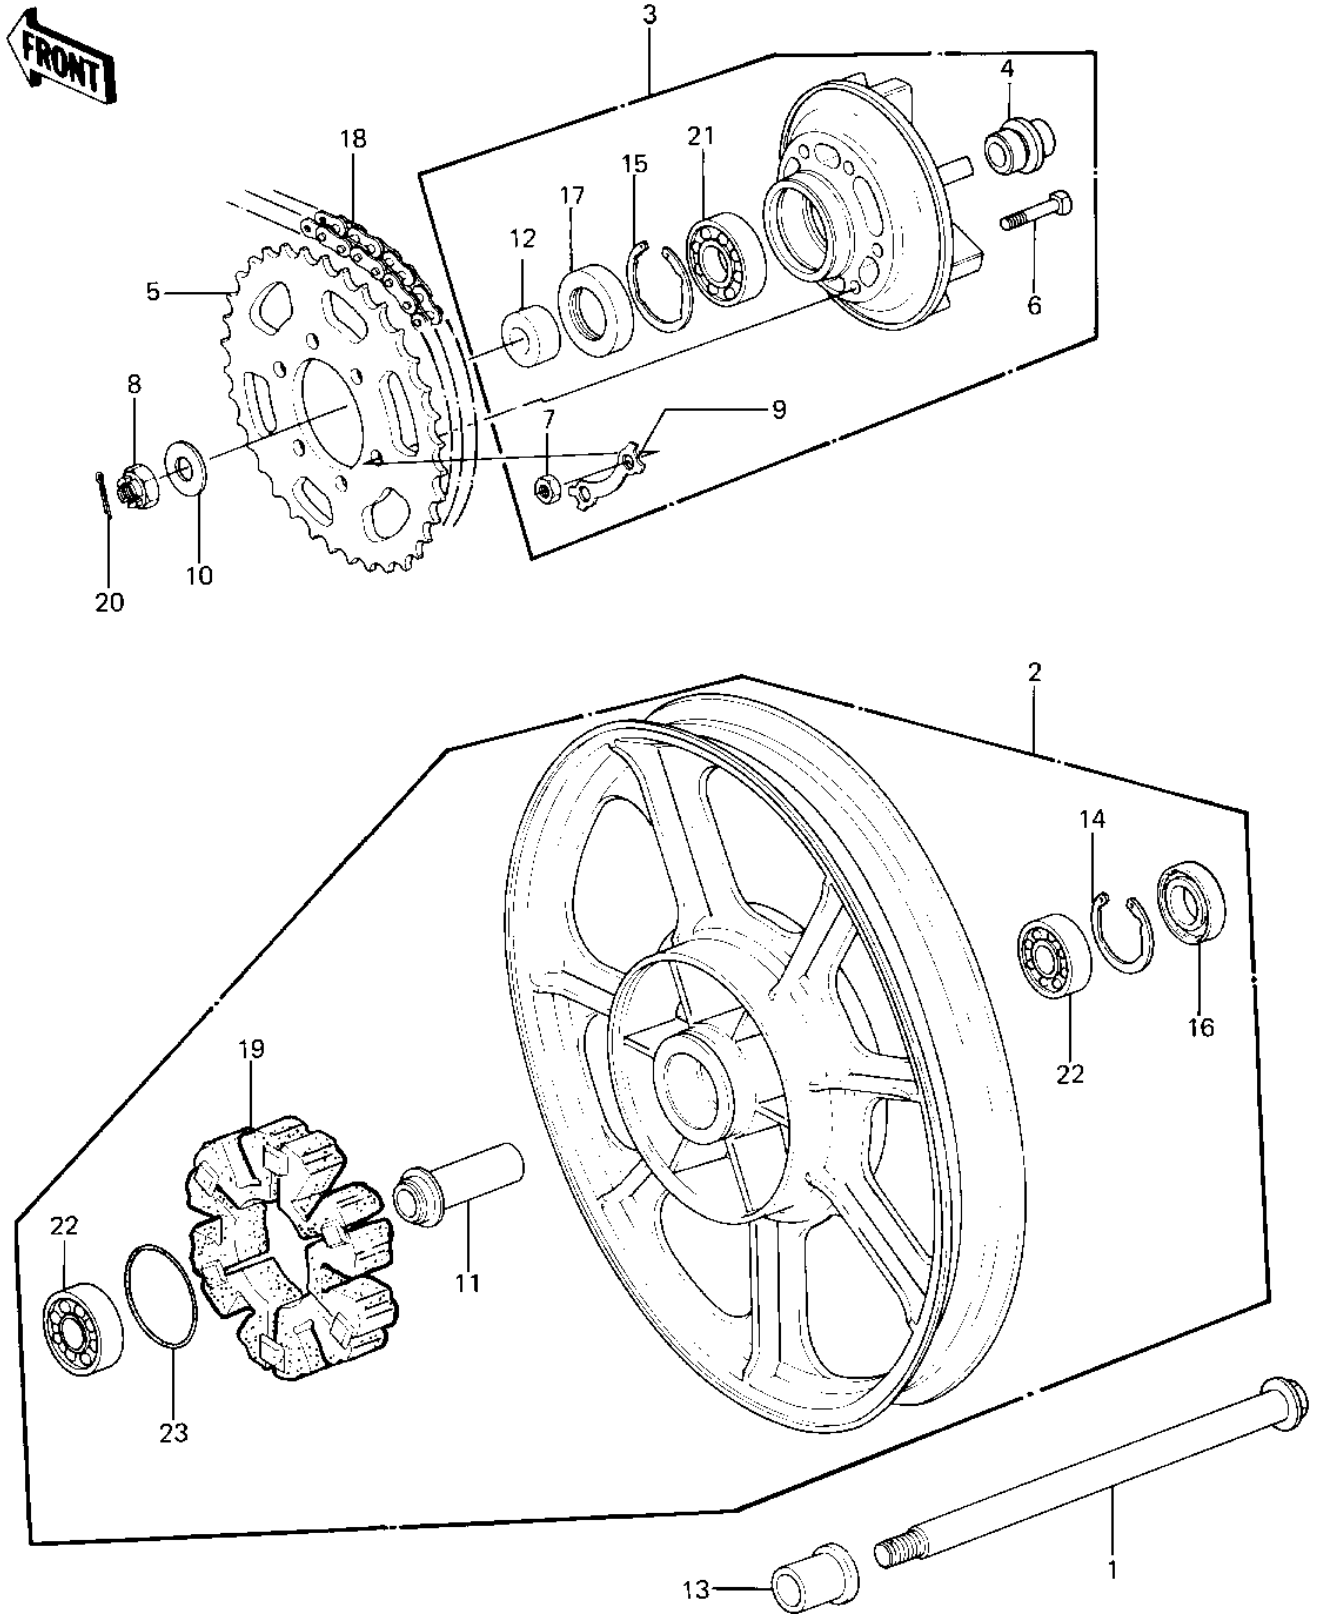

# 1982 Police 1000 PARTS DIAGRAM

## REAR WHEEL/HUB/CHAIN

# 1982 Police 1000 PARTS LIST

## REAR WHEEL/HUB/CHAIN

ITEM NAME	PART NUMBER	QUANTITY
AXLE,RR,L=300 (Ref # 1)	41068-1087	1
AXLE,RR,L=300 (Ref # 1)	41068-1087	1
WHEEL-ASSY,RR,SOLID,B (Ref # 2)	41073-1141-21	1
COUPLING-ASSY (Ref # 3)	42033-1024	1
SLEEVE,L=33 (Ref # 4)	42036-1039	1
SPROCKET-HUB,41T (Ref # 5)	42041-1058	1
BOLT (Ref # 6)	92001-161	6
NUT 10MM (Ref # 7)	42045-005	6
NUT CASTLE,18MM (Ref # 8)	42045-018	1
WASHER,LOCK (Ref # 9)	92022-1212	3
WASHER,PLAIN,20MM (Ref # 10)	92022-248	1
COLLAR,L=89.5 (Ref # 11)	92027-1286	1
COLLAR,20X40X18 (Ref # 12)	92027-1287	1
COLLAR,L=31 (Ref # 13)	92027-1288	1
RING,SNAP,56.2M/M (Ref # 14)	92033-1043	1
CIRCLIP,62M/M (Ref # 15)	92033-1044	1
SEAL-OIL (Ref # 16)	92049-1061	1
OIL SEAL (Ref # 17)	92050-027	1
DR CHAIN 630X96 (Ref # 18)	92057-1053	1
DR CHAIN EK630 98L (Ref # 18)	92057-1152	1
SHOCK DAMPER,REAR HUB (Ref # 19)	42014-033	1
PIN-COTTER,4.0X35 (Ref # 20)	550D4035	1
BALL BEARING,#6206 (Ref # 21)	601B6206	1
BEARING,BALL,#6304ZZ (Ref # 22)	601B6304ZZ	2
"0" RING,65MM (Ref # 23)	671B2565	1