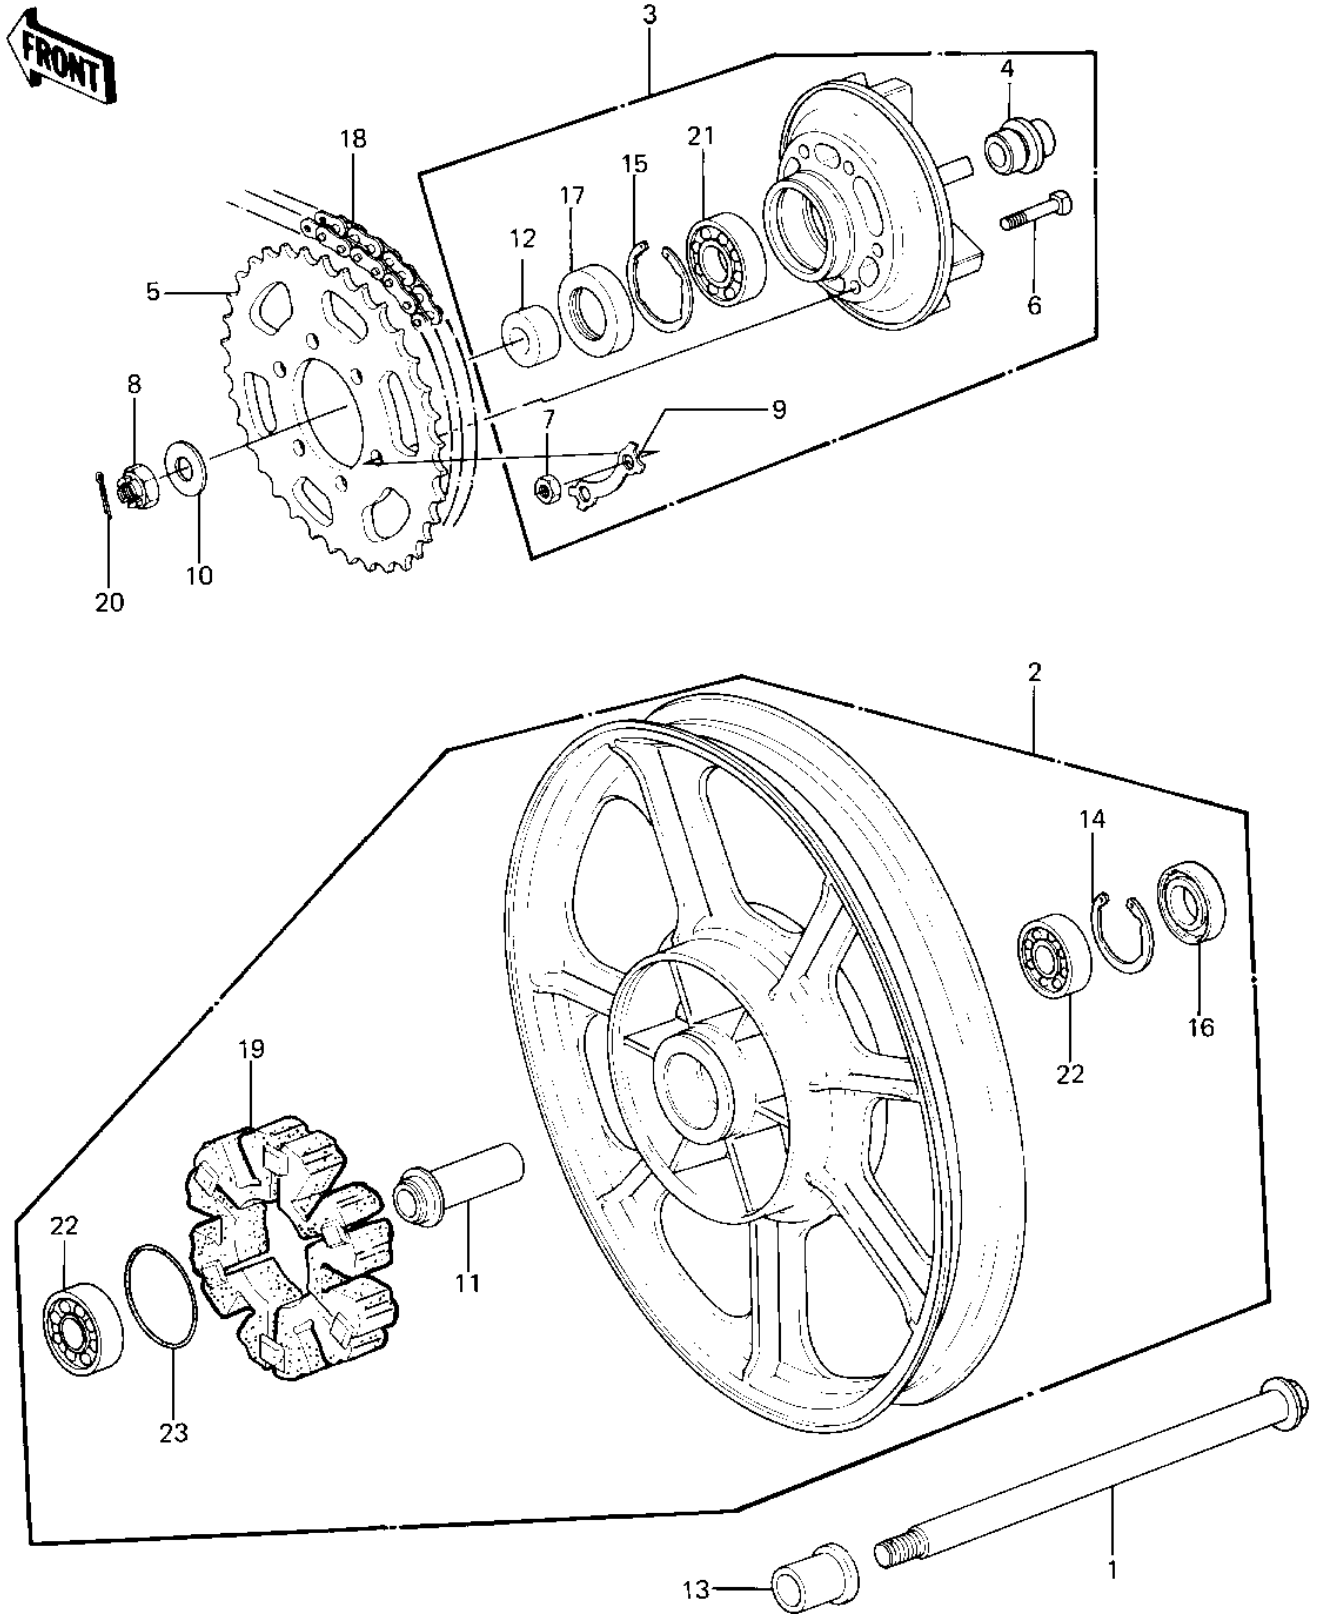

1985 Police 1000 PARTS DIAGRAM

REAR WHEEL/HUB/CHAIN

1985 Police 1000 PARTS LIST

REAR WHEEL/HUB/CHAIN

ITEM NAME	PART NUMBER	QUANTITY
AXLE,RR,L=300 (Ref # 1)	41068-1087	
AXLE,RR,L=300 (Ref # 1)	41068-1087	
WHEEL-ASSY,RR,SOLID,B (Ref # 2)	41073-1141-21	
COUPLING-ASSY (Ref # 3)	42033-1024	
SLEEVE,L=33 (Ref # 4)	42036-1039	
SPROCKET-HUB,41T (Ref # 5)	42041-1058	
BOLT (Ref # 6)	92001-161	
NUT 10MM (Ref # 7)	42045-005	
NUT CASTLE,18MM (Ref # 8)	42045-018	
WASHER,LOCK (Ref # 9)	92022-1212	
WASHER,PLAIN,20MM (Ref # 10)	92022-248	
COLLAR,L=89.5 (Ref # 11)	92027-1286	
COLLAR,20X40X18 (Ref # 12)	92027-1287	
COLLAR,L=31 (Ref # 13)	92027-1288	
RING,SNAP,56.2M/M (Ref # 14)	92033-1043	
CIRCLIP,62M/M (Ref # 15)	92033-1044	
SEAL-OIL (Ref # 16)	92049-1061	
OIL SEAL (Ref # 17)	92050-027	
DR CHAIN 630X96 (Ref # 18)	92057-1053	
DR CHAIN EK630 98L (Ref # 18)	92057-1152	
SHOCK DAMPER,REAR HUB (Ref # 19)	42014-033	
PIN-COTTER,4.0X35 (Ref # 20)	550D4035	
BALL BEARING,#6206 (Ref # 21)	601B6206	
BEARING,BALL,#6304ZZ (Ref # 22)	601B6304ZZ	
"0" RING,65MM (Ref # 23)	671B2565	