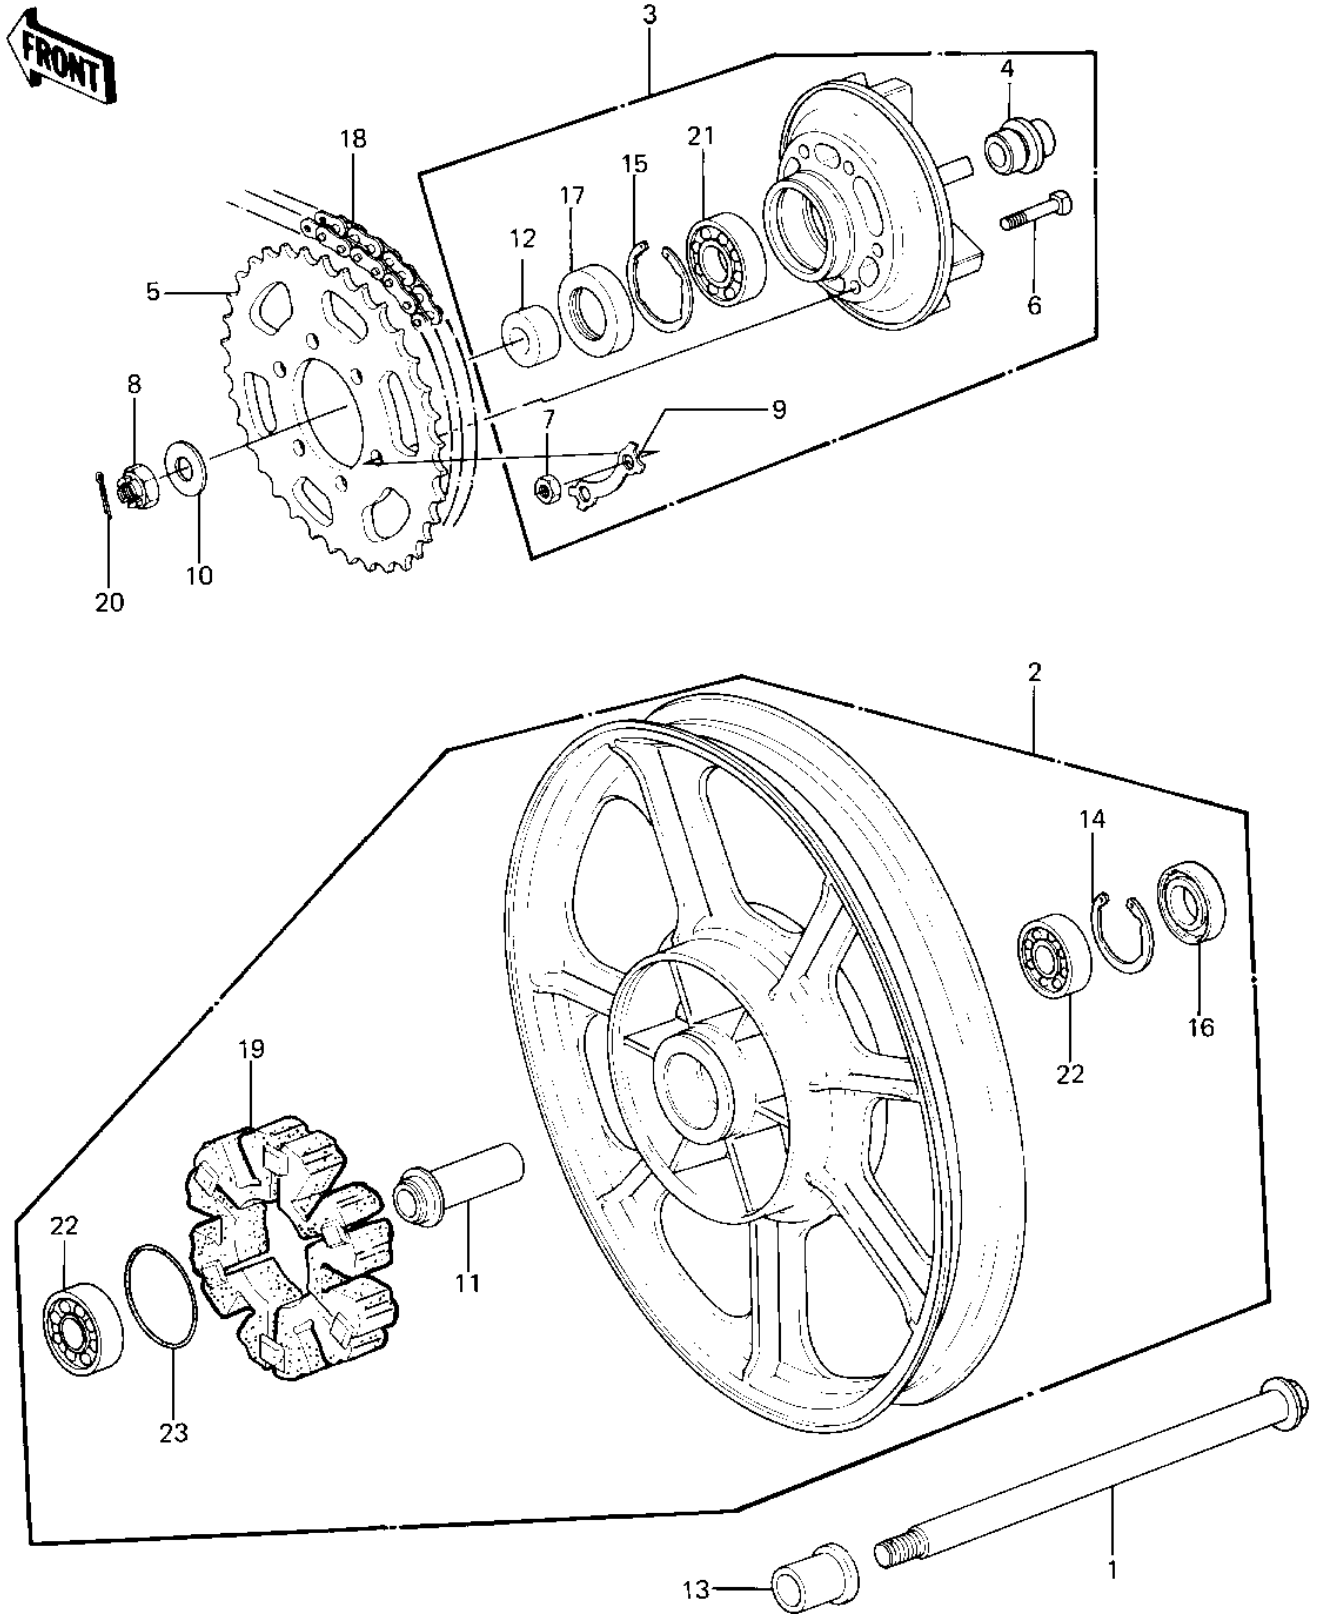

1986 Police 1000 PARTS DIAGRAM

REAR WHEEL/HUB/CHAIN

1986 Police 1000 PARTS LIST

REAR WHEEL/HUB/CHAIN

ITEM NAME	PART NUMBER	QUANTITY
-----------	-------------	----------