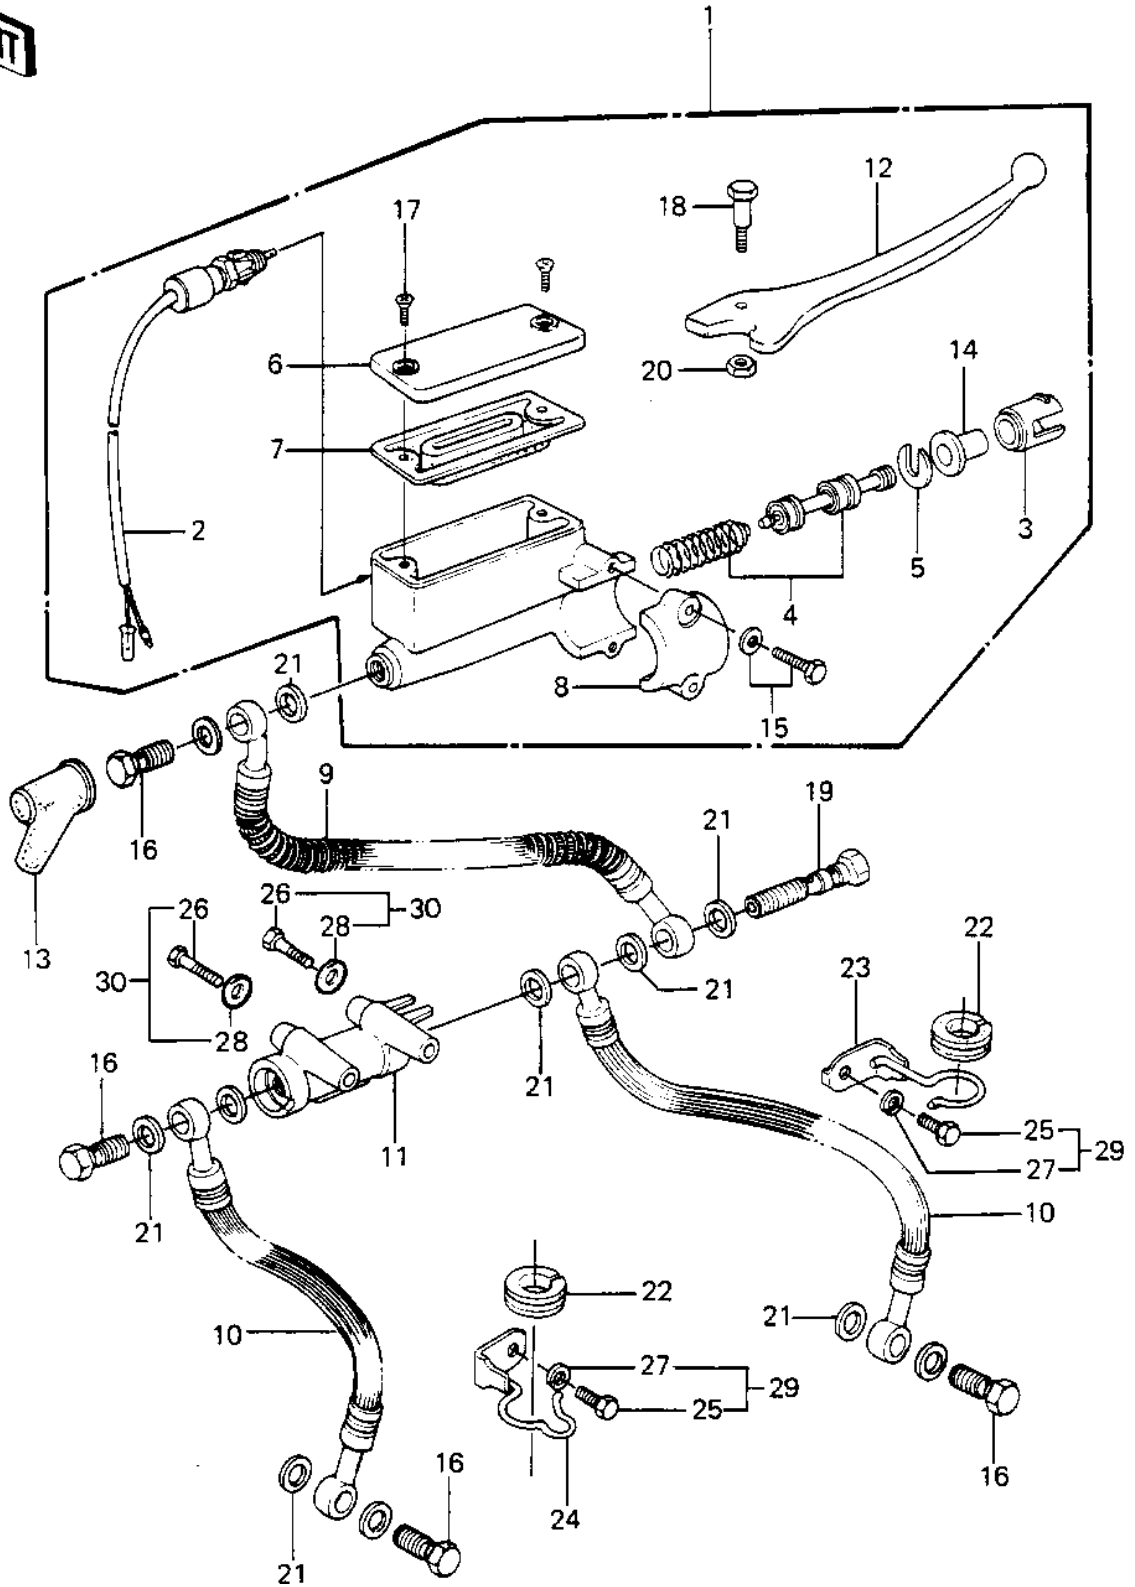

1986 Police 1000 PARTS DIAGRAM

FRONT MASTER CYLINDER

1986 Police 1000 PARTS LIST

FRONT MASTER CYLINDER

| ITEM NAME | PART NUMBER | QUANTITY |
|-----------|-------------|----------|
|-----------|-------------|----------|