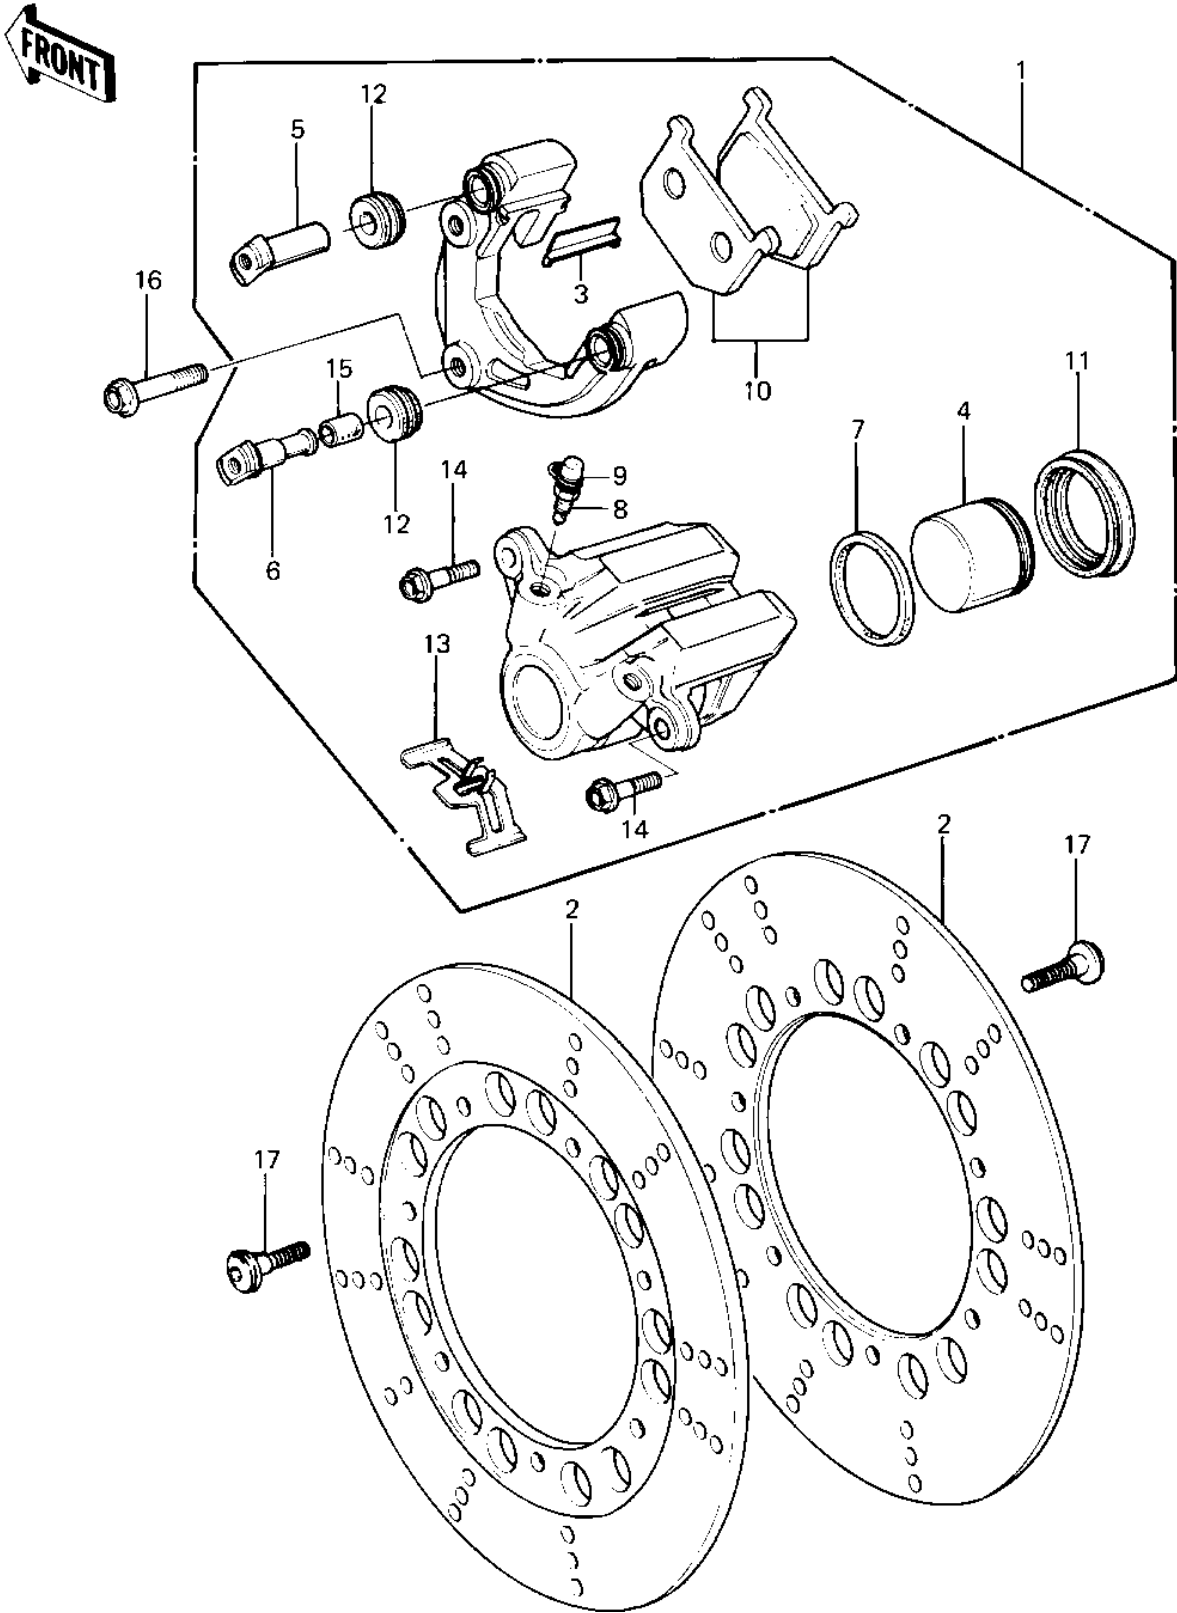

1982 Police 1000 PARTS DIAGRAM

FRONT BRAKE

1982 Police 1000 PARTS LIST

FRONT BRAKE

ITEM NAME	PART NUMBER	QUANTITY
CALIPER-ASSY,FR,LH (Ref # 1)	43041-1045	1
CALIPER-ASSY,FR,RH (Ref # 1)	43041-1046	1
DISK,FR (Ref # 2)	41080-1047	2
GUIDE,PAD (Ref # 3)	13070-1026	4
PISTON-COMP-BRAKE (Ref # 4)	43020-1096	2
SHAFT,CALIPER (Ref # 5)	43045-1007	2
SHAFT,CALIPER (Ref # 6)	43045-1008	2
RING,PISTON SEAL (Ref # 7)	43049-002	2
BREEDER (Ref # 8)	43056-003	2
CAP,BREEDER (Ref # 9)	43057-003	2
PAD-ASSY,FR (Ref # 10)	43082-1021	2
DUST SEAL,PISTON (Ref # 11)	49006-1043	2
DUST SEAL (Ref # 12)	49006-1044	4
SPRING,PAD (Ref # 13)	92081-1229	2
BOLT,FLANGED,8X25,BLA (Ref # 14)	92001-1510	4
BOLT,FLANGED,8X25,BLA (Ref # 14)	92001-1510	4
BUSHING,SHAFT CALIPER (Ref # 15)	92028-1090	2
BOLT,FLANGED,10X41 (Ref # 16)	92001-1355	4
BOLT,SOCKET,8X30 (Ref # 17)	92001-1951	14
BOLT,SOCKET,8X30 (Ref # 17)	92001-1951	14