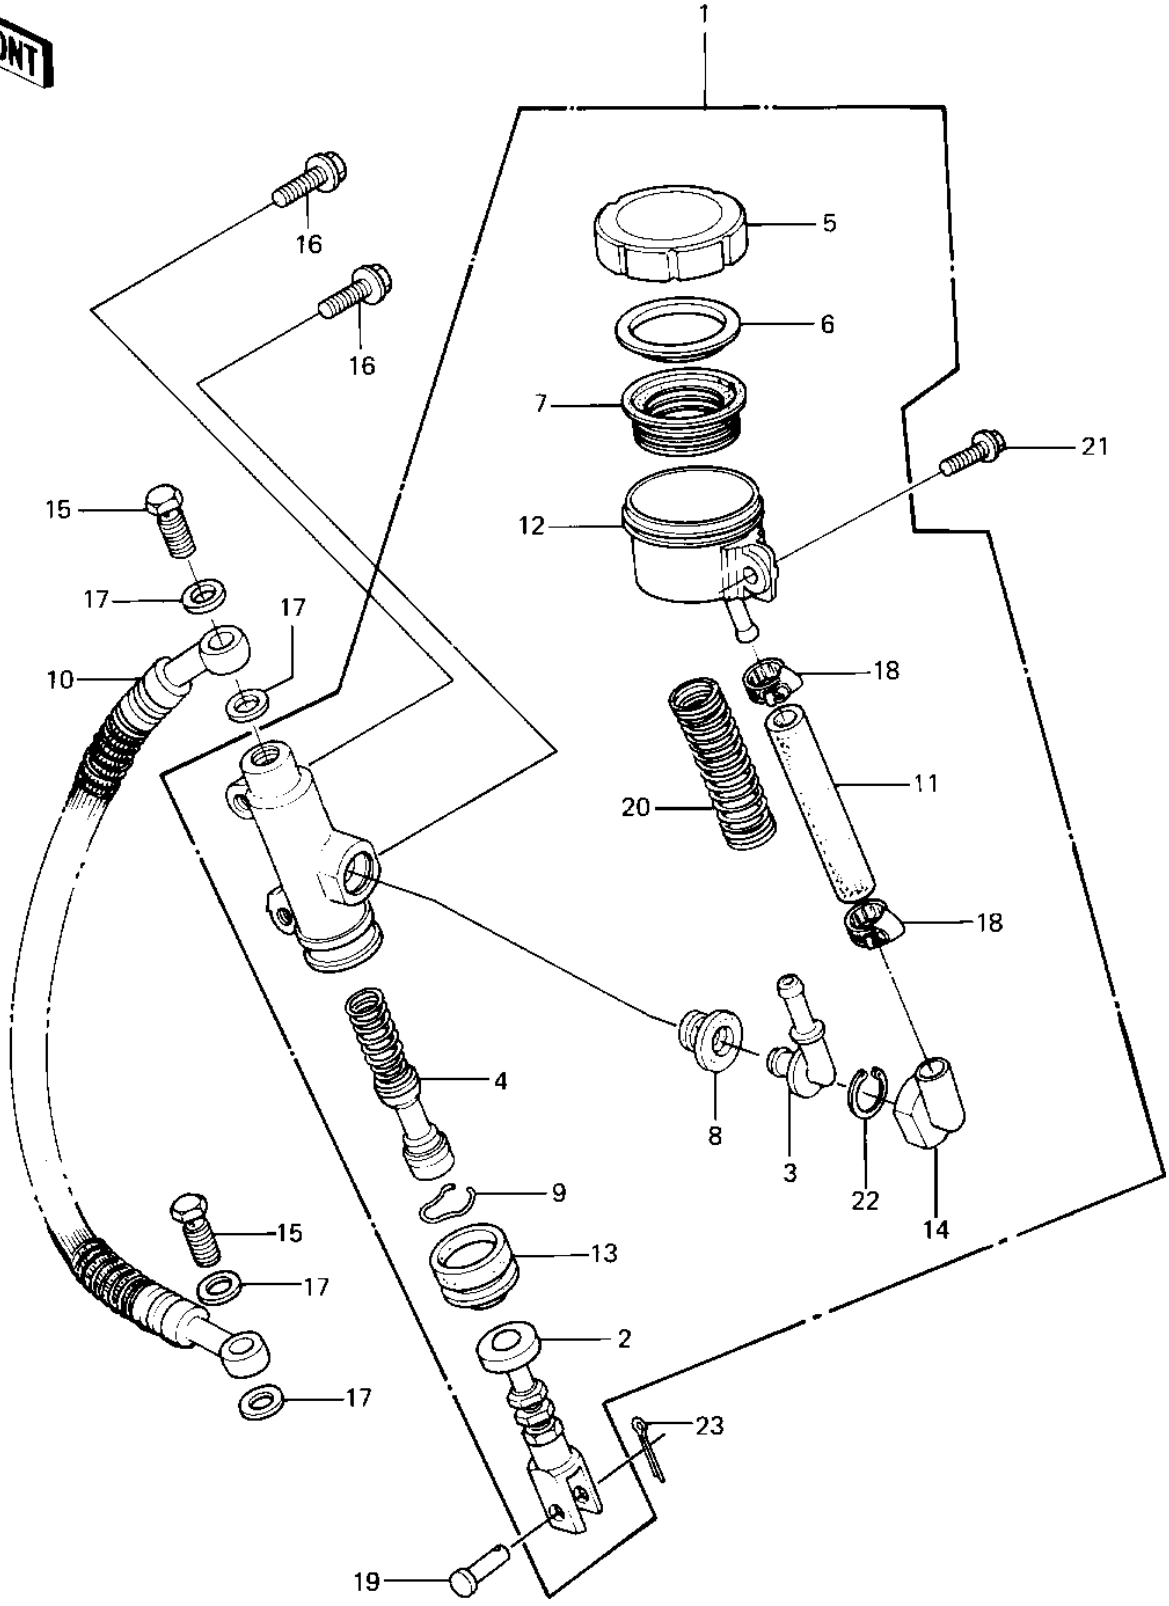

1984 Police 1000 PARTS DIAGRAM

REAR MASTER CYLINDER

1984 Police 1000 PARTS LIST

REAR MASTER CYLINDER

ITEM NAME	PART NUMBER	QUANTITY
CYLINDER-ASSY-MASTER (Ref # 1)	43015-1134	
ROD ASSY,BRAKE (Ref # 2)	43010-1004	
CONNECTOR (Ref # 3)	13159-1009	
PISTON ASSY (Ref # 4)	43020-1019	
CAP-BRAKE (Ref # 5)	43026-1016	
PLATE,DIAPHRAGM (Ref # 6)	43027-1005	
DIAPHRAGM (Ref # 7)	43028-1016	
PACKING (Ref # 8)	43049-1008	
RING,DUST SEAL (Ref # 9)	43058-004	
HOSE-BRAKE (Ref # 10)	43059-1180	
HOSE-BRAKE (Ref # 10)	43059-1180	
HOSE-BRAKE (Ref # 11)	43059-1096	
RESERVOIR (Ref # 12)	43078-1009	
DUST COVER (Ref # 13)	49016-1031	
COVER-SEAL (Ref # 14)	49016-1034	
BOLT,OIL,L=23 (Ref # 15)	92002-1888	
BOLT,8X28 (Ref # 16)	92001-1095	
WASHER-OIL BOLT (Ref # 17)	43067-001	
CLAMP,BRAKE HOSE (Ref # 18)	92037-1154	
PIN (Ref # 19)	92043-1013	
SPRING HOSE PROTECTOR (Ref # 20)	92081-1335	
BOLT,FLANGED,6X20 (Ref # 21)	130B0620	
CIRCRIP-TYPE-C (Ref # 22)	481J2500	
PIN COTTER 2.0X15 (Ref # 23)	550D2015	