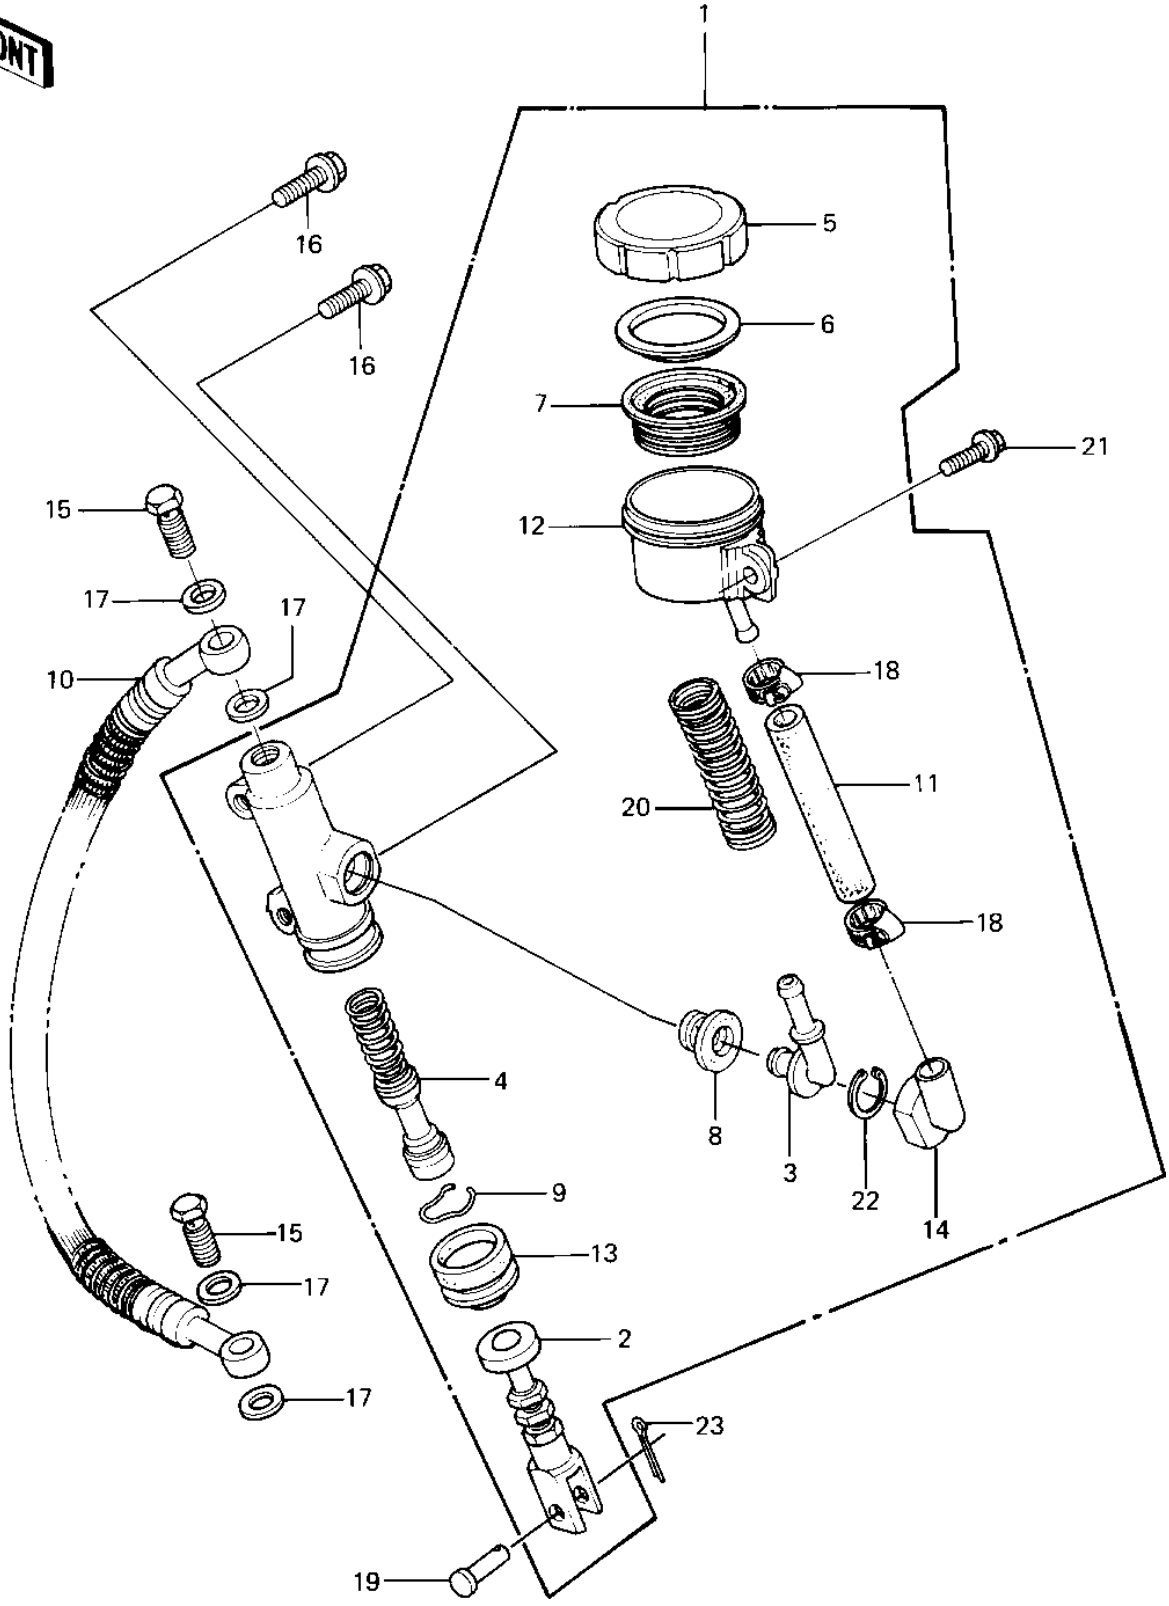

# 1986 Police 1000 PARTS DIAGRAM

## REAR MASTER CYLINDER

# 1986 Police 1000 PARTS LIST

REAR MASTER CYLINDER

ITEM NAME	PART NUMBER	QUANTITY
-----------	-------------	----------