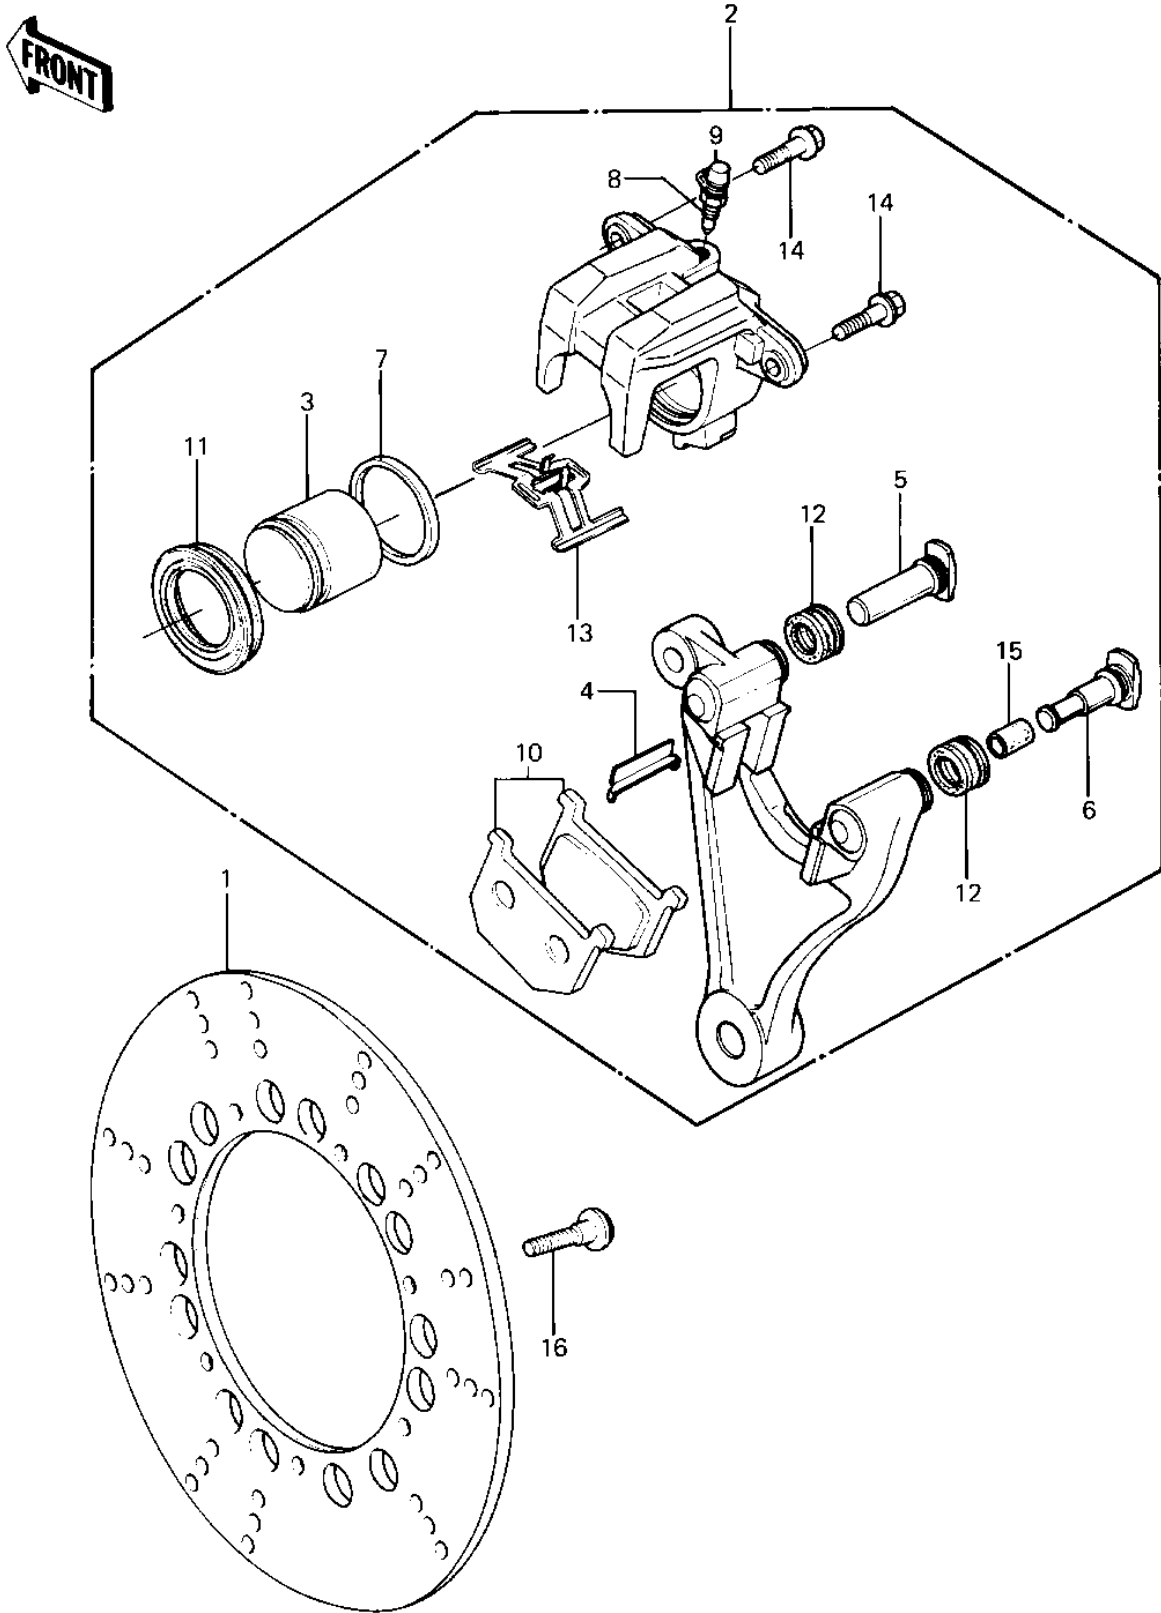

# 1982 Police 1000 PARTS DIAGRAM

REAR BRAKE

# 1982 Police 1000 PARTS LIST

## REAR BRAKE

ITEM NAME	PART NUMBER	QUANTITY
DISC,RR,SILVER (Ref # 1)	41080-1128	1
DISC,RR,SILVER (Ref # 2)	41080-1128	1
CALIPER-ASSY,RR (Ref # 2)	43041-1047	1
PISTON-COMP-BRAKE (Ref # 3)	43020-1096	1
GUIDE,PAD (Ref # 4)	13070-1026	2
SHAFT,CALIPER (Ref # 5)	43045-1007	1
SHAFT,CALIPER (Ref # 6)	43045-1008	1
RING,PISTON SEAL (Ref # 7)	43049-002	1
BREEDER (Ref # 8)	43056-003	1
CAP,BREEDER (Ref # 9)	43057-003	1
PAD-ASSY,RR (Ref # 10)	43082-1022	1
DUST SEAL,PISTON (Ref # 11)	49006-1043	1
DUST SEAL (Ref # 12)	49006-1044	2
SPRING,PAD (Ref # 13)	92081-1229	1
BOLT,FLANGED,8X25,BLA (Ref # 14)	92001-1510	2
BOLT,FLANGED,8X25,BLA (Ref # 14)	92001-1510	2
BUSHING,SHAFT CALIPER (Ref # 15)	92028-1090	1
BOLT,SOCKET,8X30 (Ref # 16)	92001-1951	7
BOLT,SOCKET,8X30 (Ref # 16)	92001-1951	7