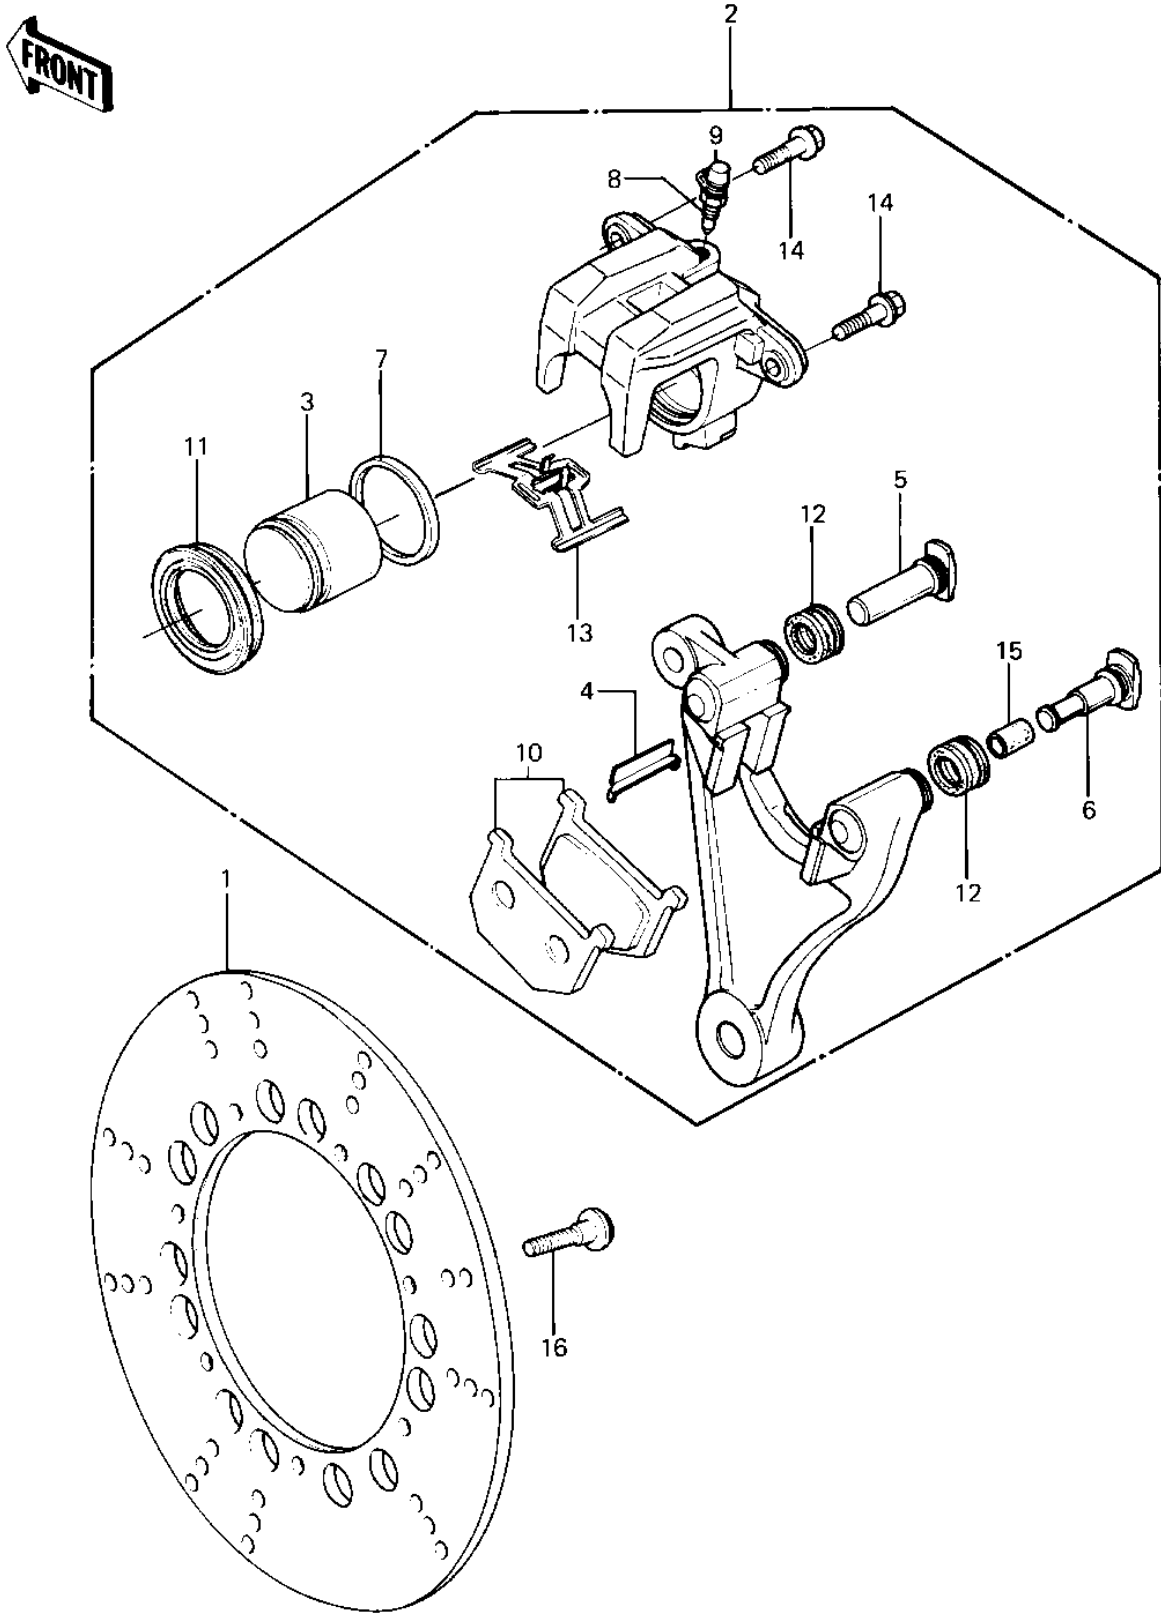

# 1984 Police 1000 PARTS DIAGRAM

REAR BRAKE

# 1984 Police 1000 PARTS LIST

## REAR BRAKE

ITEM NAME	PART NUMBER	QUANTITY
DISC,RR,SILVER (Ref # 1)	41080-1128	
DISC,RR,SILVER (Ref # 2)	41080-1128	
CALIPER-ASSY,RR (Ref # 2)	43041-1047	
PISTON-COMP-BRAKE (Ref # 3)	43020-1096	
GUIDE,PAD (Ref # 4)	13070-1026	
SHAFT,CALIPER (Ref # 5)	43045-1007	
SHAFT,CALIPER (Ref # 6)	43045-1008	
RING,PISTON SEAL (Ref # 7)	43049-002	
BREEDER (Ref # 8)	43056-003	
CAP,BREEDER (Ref # 9)	43057-003	
PAD-ASSY,RR (Ref # 10)	43082-1022	
DUST SEAL,PISTON (Ref # 11)	49006-1043	
DUST SEAL (Ref # 12)	49006-1044	
SPRING,PAD (Ref # 13)	92081-1229	
BOLT,FLANGED,8X25,BLA (Ref # 14)	92001-1510	
BOLT,FLANGED,8X25,BLA (Ref # 14)	92001-1510	
BUSHING,SHAFT CALIPER (Ref # 15)	92028-1090	
BOLT,SOCKET,8X30 (Ref # 16)	92001-1951	
BOLT,SOCKET,8X30 (Ref # 16)	92001-1951	