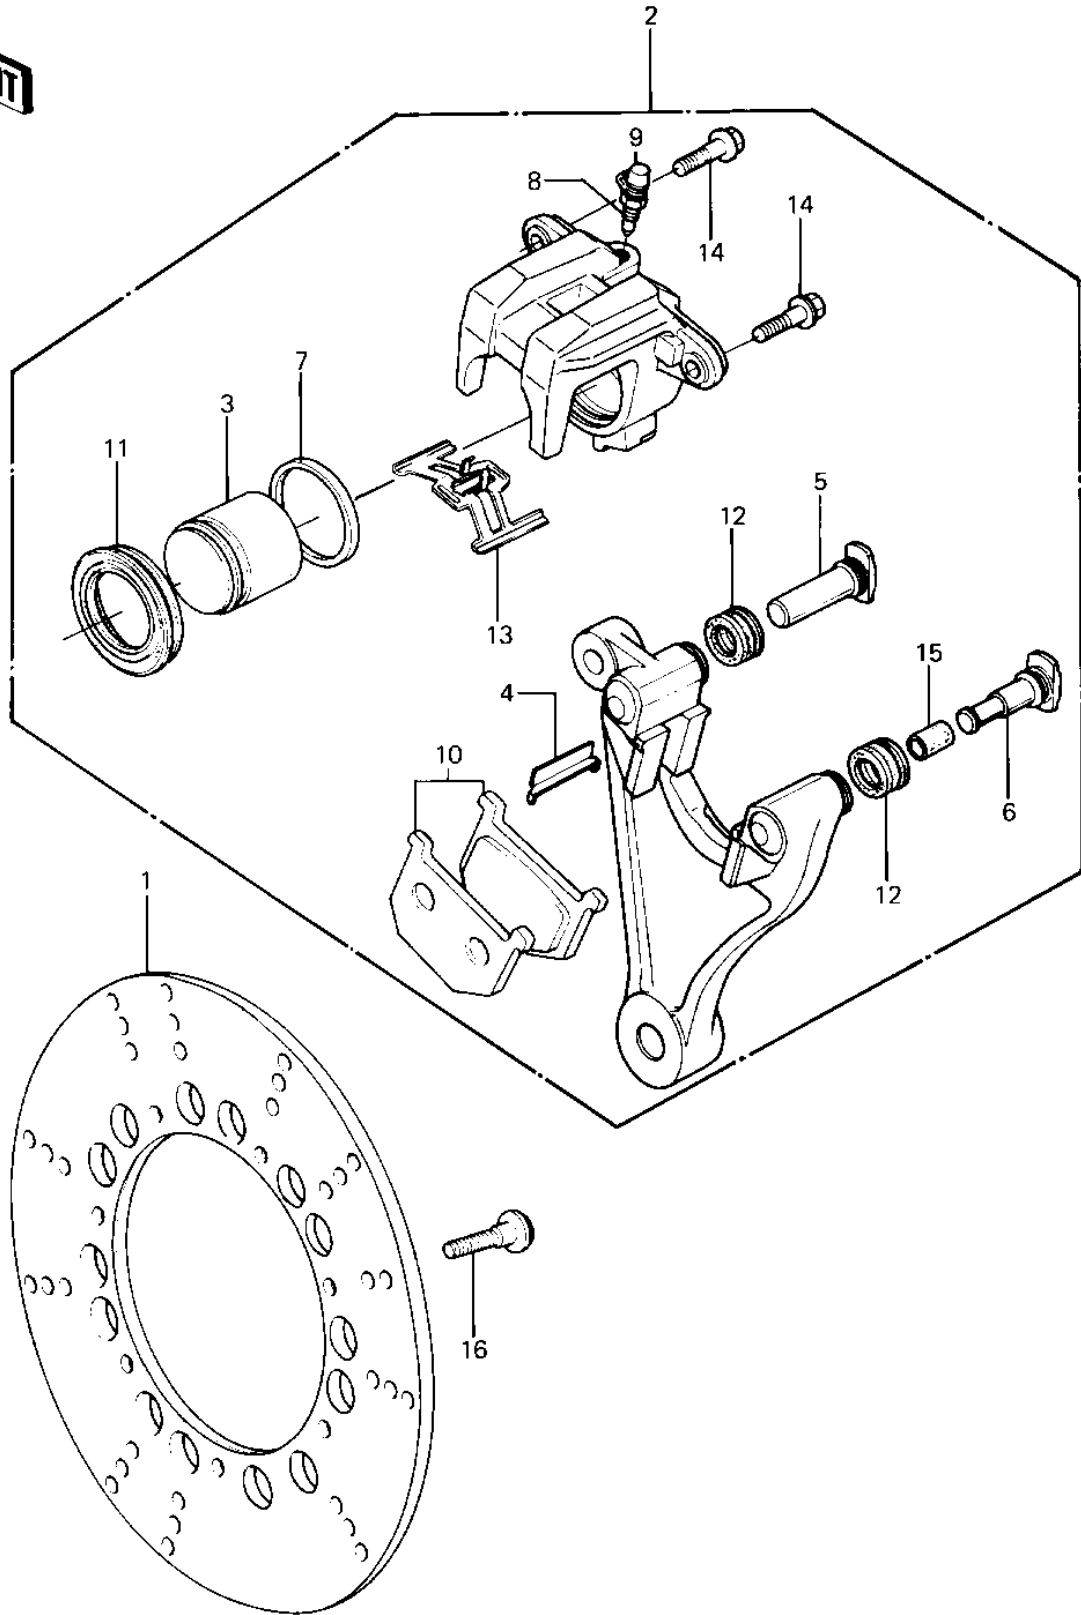

1985 Police 1000 PARTS DIAGRAM

REAR BRAKE

1985 Police 1000 PARTS LIST

REAR BRAKE

ITEM NAME	PART NUMBER	QUANTITY
DISC,RR,SILVER (Ref # 1)	41080-1128	
DISC,RR,SILVER (Ref # 2)	41080-1128	
CALIPER-ASSY,RR (Ref # 2)	43041-1047	
PISTON-COMP-BRAKE (Ref # 3)	43020-1096	
GUIDE,PAD (Ref # 4)	13070-1026	
SHAFT,CALIPER (Ref # 5)	43045-1007	
SHAFT,CALIPER (Ref # 6)	43045-1008	
RING,PISTON SEAL (Ref # 7)	43049-002	
BREEDER (Ref # 8)	43056-003	
CAP,BREEDER (Ref # 9)	43057-003	
PAD-ASSY,RR (Ref # 10)	43082-1022	
DUST SEAL,PISTON (Ref # 11)	49006-1043	
DUST SEAL (Ref # 12)	49006-1044	
SPRING,PAD (Ref # 13)	92081-1229	
BOLT,FLANGED,8X25,BLA (Ref # 14)	92001-1510	
BOLT,FLANGED,8X25,BLA (Ref # 14)	92001-1510	
BUSHING,SHAFT CALIPER (Ref # 15)	92028-1090	
BOLT,SOCKET,8X30 (Ref # 16)	92001-1951	
BOLT,SOCKET,8X30 (Ref # 16)	92001-1951	