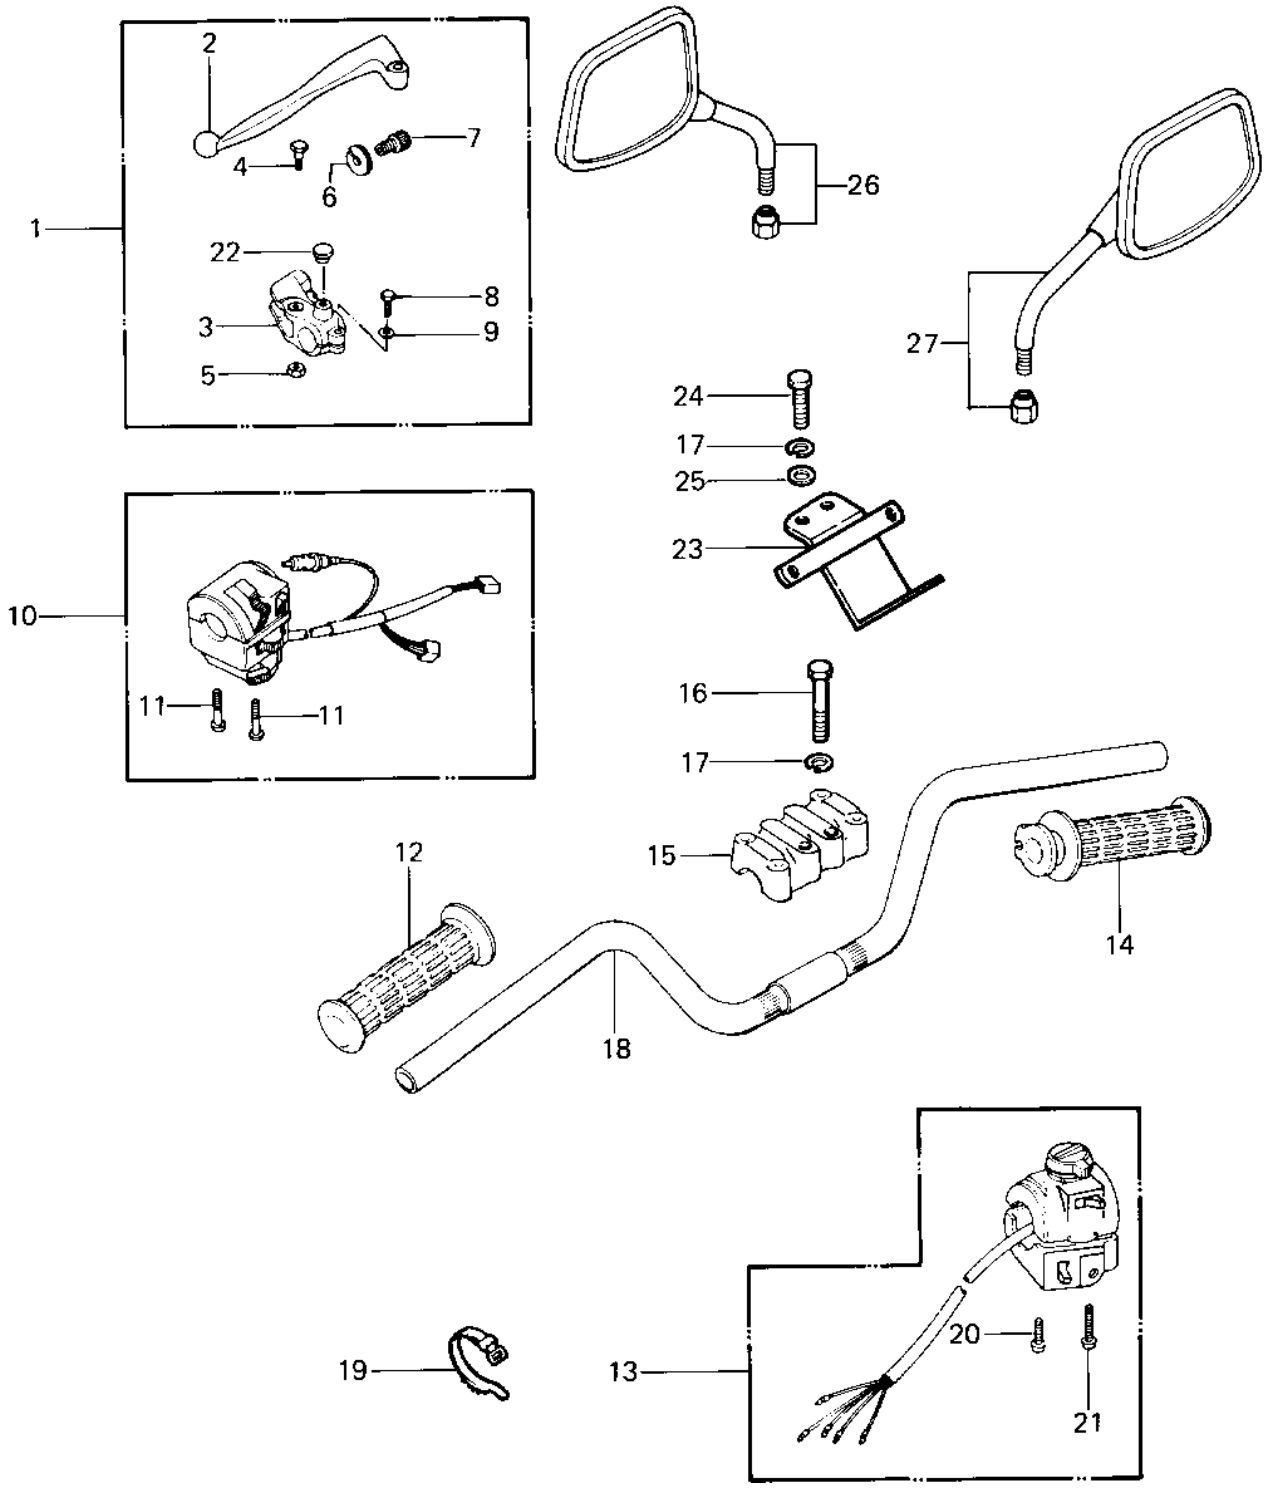

1982 Police 1000 PARTS DIAGRAM

HANDLEBAR

1982 Police 1000 PARTS LIST

HANDLEBAR

ITEM NAME	PART NUMBER	QUANTITY
LEVER-ASSY-GRIP,CLTCH (Ref # 1)	46076-1019	1
LEVER,CLUTCH (Ref # 2)	46092-1005	1
HOLDER,CLUTCH LEVER (Ref # 3)	13091-1046	1
BOLT,CLUTCH LEVER FIT (Ref # 4)	92001-1075	1
NUT (Ref # 5)	92019-008	1
NUT-LOCK (Ref # 6)	46056-005	1
SCREW,CABLE ADJUSTER (Ref # 7)	92009-1022	1
SCREW CABLE ADJUST (Ref # 7)	46055-003	1
BOLT, HEX HEAD 6X22 (Ref # 8)	110N0622	1
WASHER PLAIN 6MM (Ref # 9)	410B0600	1
HOUSING-ASSY-CONTROL, (Ref # 10)	46091-1455	1
SCREW-PAN-CROS (Ref # 11)	220B0535	2
GRIP,LH (Ref # 12)	46075-1020	1
HOUSING-ASSY-CNTRL,RH (Ref # 13)	46091-1212	1
GRIP-ASSY (Ref # 14)	46019-1022	1
HOLDER-HANDLE (Ref # 15)	46012-4001	1
BOLT 8X38 (Ref # 16)	92001-1405	4
BOLT,FLANGED,8X35 (Ref # 16)	92001-1910	4
WASHER SPRING 8MM (Ref # 17)	461F0800	6
WASHER SPRING 8MM (Ref # 17)	461F0800	2
HANDLE (Ref # 18)	46003-4008	1
HANDLE (Ref # 18)	46003-4008	1
BAND,MIDDLE (Ref # 19)	92072-031	4
SCREW PAN HEAD 5X30 (Ref # 20)	220B0530	1
SCREW-PAN-CROS (Ref # 21)	220B0540	1
CAP-RR VIEW MIRROR (Ref # 22)	92102-009	2
BRACKET,SIREN (OPT) (Ref # 23)	23062-4003	1
BOLT HEAD LAMP MOUNT (Ref # 24)	92007-003	2
WASHER PLAIN 8MM (Ref # 25)	410B0800	2