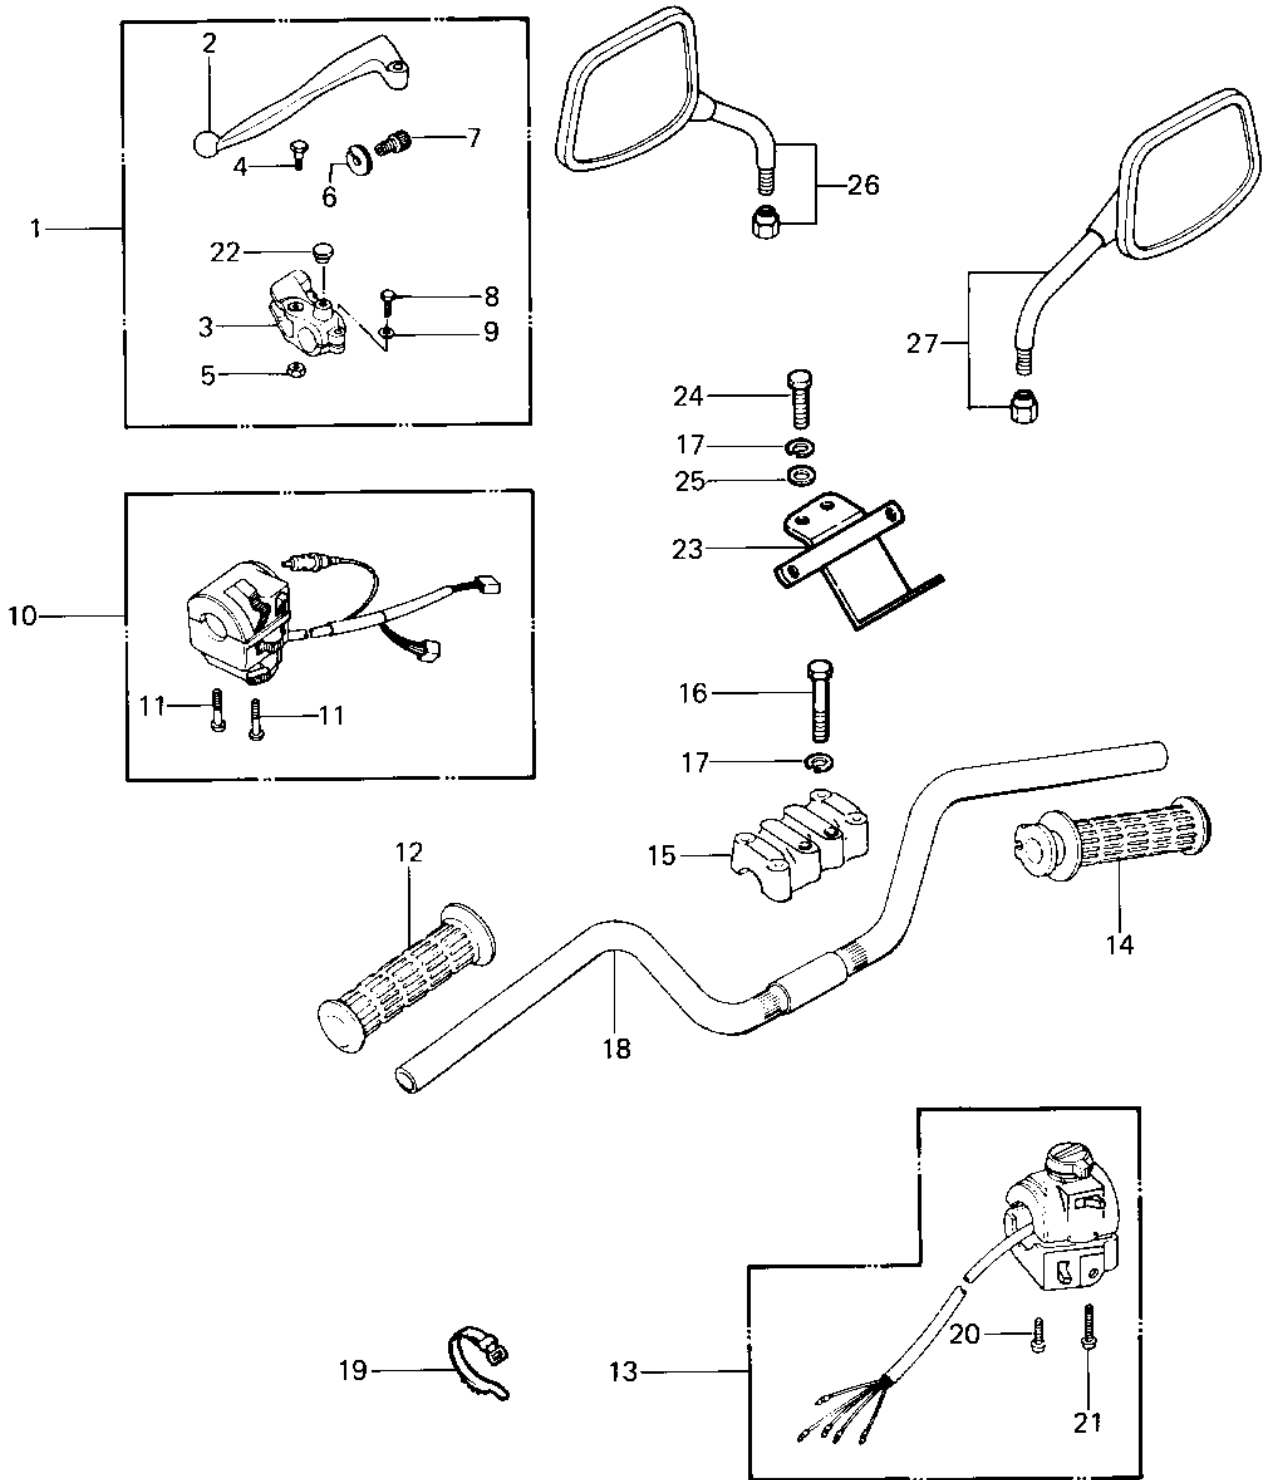

1982 Police 1000 PARTS DIAGRAM

HANDLEBAR

1982 Police 1000 PARTS LIST

HANDLEBAR

ITEM NAME	PART NUMBER	QUANTITY
LEVER-ASSY-GRIP,CLTCH (Ref # 1)	46076-1019	1
LEVER,CLUTCH (Ref # 2)	46092-1005	1
HOLDER,CLUTCH LEVER (Ref # 3)	13091-1046	1
BOLT,CLUTCH LEVER FIT (Ref # 4)	92001-1075	1
NUT (Ref # 5)	92019-008	1
NUT-LOCK (Ref # 6)	46056-005	1
SCREW,CABLE ADJUSTER (Ref # 7)	92009-1022	1
SCREW CABLE ADJUST (Ref # 7)	46055-003	1
BOLT, HEX HEAD 6X22 (Ref # 8)	110N0622	1
WASHER PLAIN 6MM (Ref # 9)	410B0600	1
HOUSING-ASSY-CONTROL, (Ref # 10)	46091-1455	1
SCREW-PAN-CROS (Ref # 11)	220B0535	2
GRIP,LH (Ref # 12)	46075-1020	1
HOUSING-ASSY-CNTRL,RH (Ref # 13)	46091-1212	1
GRIP-ASSY (Ref # 14)	46019-1022	1
HOLDER-HANDLE (Ref # 15)	46012-4001	1
BOLT 8X38 (Ref # 16)	92001-1405	4
BOLT,FLANGED,8X35 (Ref # 16)	92001-1910	4
WASHER SPRING 8MM (Ref # 17)	461F0800	6
WASHER SPRING 8MM (Ref # 17)	461F0800	2
HANDLE (Ref # 18)	46003-4008	1
HANDLE (Ref # 18)	46003-4008	1
BAND,MIDDLE (Ref # 19)	92072-031	4
SCREW PAN HEAD 5X30 (Ref # 20)	220B0530	1
SCREW-PAN-CROS (Ref # 21)	220B0540	1
CAP-RR VIEW MIRROR (Ref # 22)	92102-009	2
BRACKET,SIREN (OPT) (Ref # 23)	23062-4003	1
BOLT HEAD LAMP MOUNT (Ref # 24)	92007-003	2
WASHER PLAIN 8MM (Ref # 25)	410B0800	2