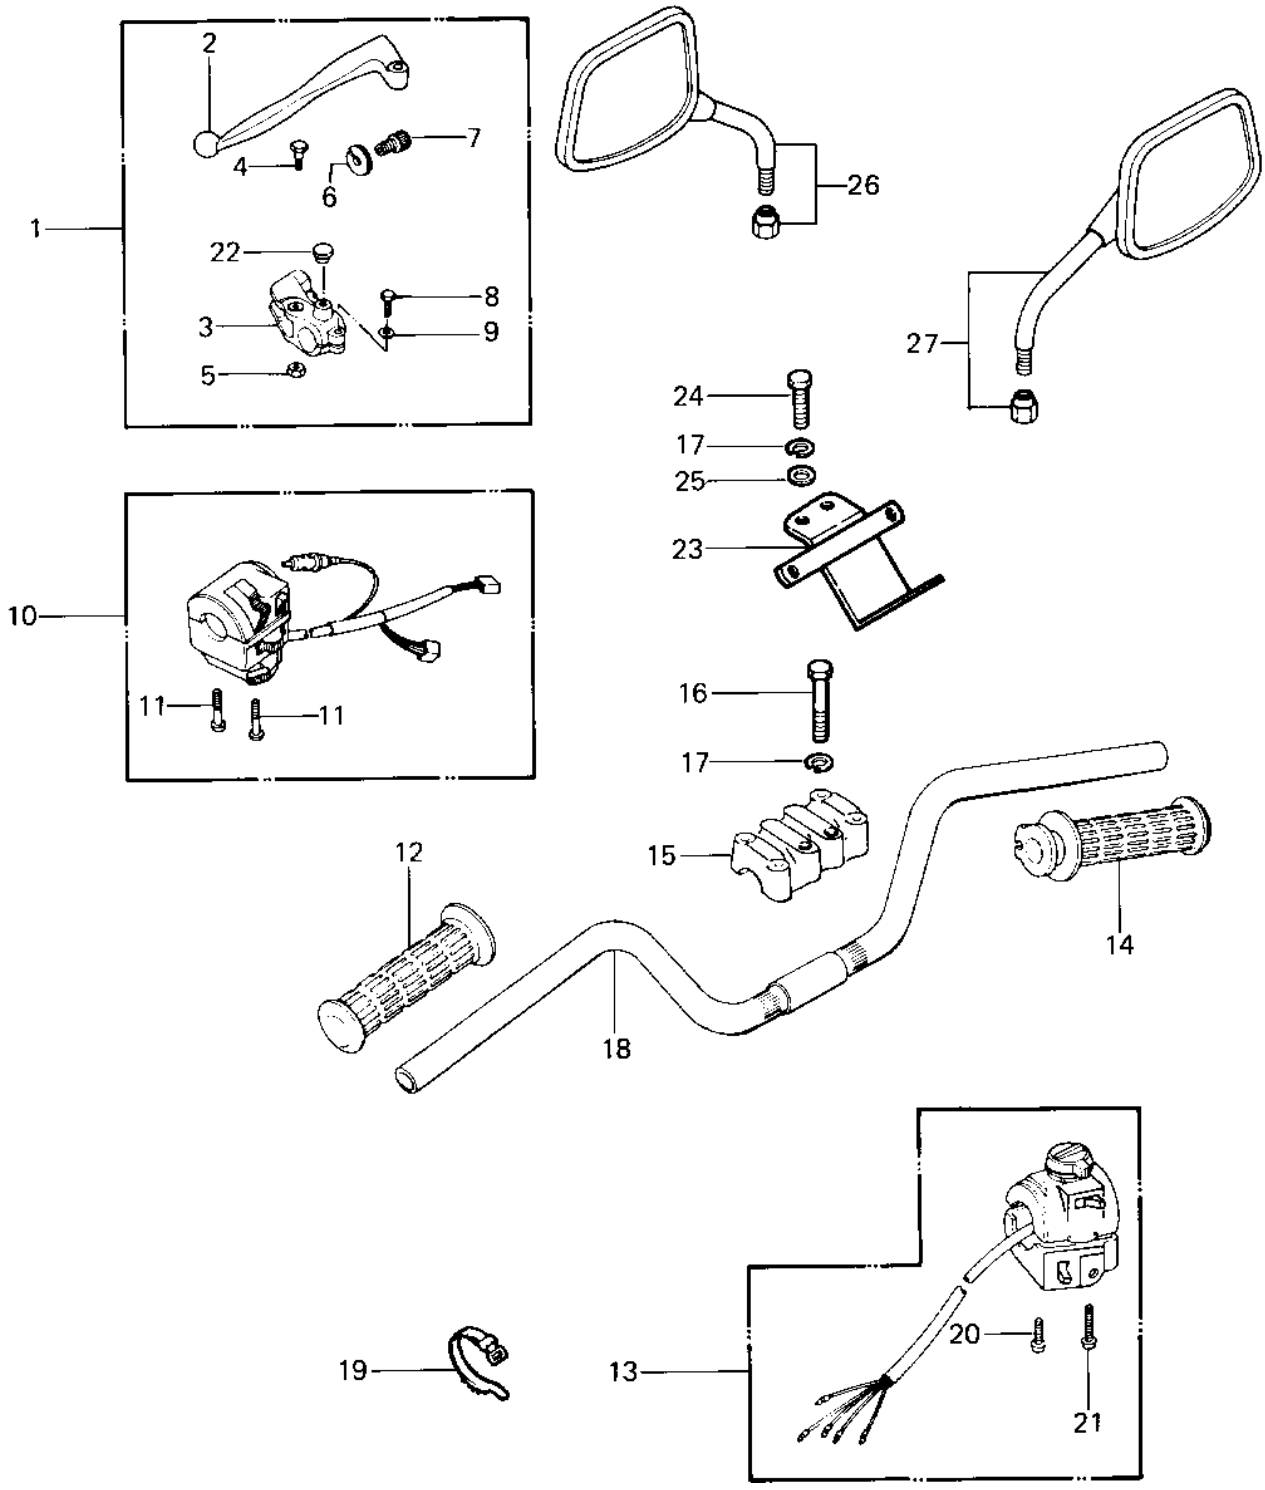

# 1984 Police 1000 PARTS DIAGRAM

HANDLEBAR

# 1984 Police 1000 PARTS LIST

## HANDLEBAR

ITEM NAME	PART NUMBER	QUANTITY
LEVER-ASSY-GRIP,CLTCH (Ref # 1)	46076-1019	
LEVER,CLUTCH (Ref # 2)	46092-1005	
HOLDER,CLUTCH LEVER (Ref # 3)	13091-1046	
BOLT,CLUTCH LEVER FIT (Ref # 4)	92001-1075	
NUT (Ref # 5)	92019-008	
NUT-LOCK (Ref # 6)	46056-005	
SCREW,CABLE ADJUSTER (Ref # 7)	92009-1022	
SCREW CABLE ADJUST (Ref # 7)	46055-003	
BOLT, HEX HEAD 6X22 (Ref # 8)	110N0622	
WASHER PLAIN 6MM (Ref # 9)	410B0600	
HOUSING-ASSY-CONTROL, (Ref # 10)	46091-1455	
SCREW-PAN-CROS (Ref # 11)	220B0535	
GRIP,LH (Ref # 12)	46075-1020	
HOUSING-ASSY-CNTRL,RH (Ref # 13)	46091-1212	
GRIP-ASSY (Ref # 14)	46019-1022	
HOLDER-HANDLE (Ref # 15)	46012-4001	
BOLT 8X38 (Ref # 16)	92001-1405	
BOLT,FLANGED,8X35 (Ref # 16)	92001-1910	
WASHER SPRING 8MM (Ref # 17)	461F0800	
WASHER SPRING 8MM (Ref # 17)	461F0800	
HANDLE (Ref # 18)	46003-4008	
HANDLE (Ref # 18)	46003-4008	
BAND,MIDDLE (Ref # 19)	92072-031	
SCREW PAN HEAD 5X30 (Ref # 20)	220B0530	
SCREW-PAN-CROS (Ref # 21)	220B0540	
CAP-RR VIEW MIRROR (Ref # 22)	92102-009	
BRACKET,SIREN (OPT) (Ref # 23)	23062-4003	
BOLT HEAD LAMP MOUNT (Ref # 24)	92007-003	
WASHER PLAIN 8MM (Ref # 25)	410B0800	