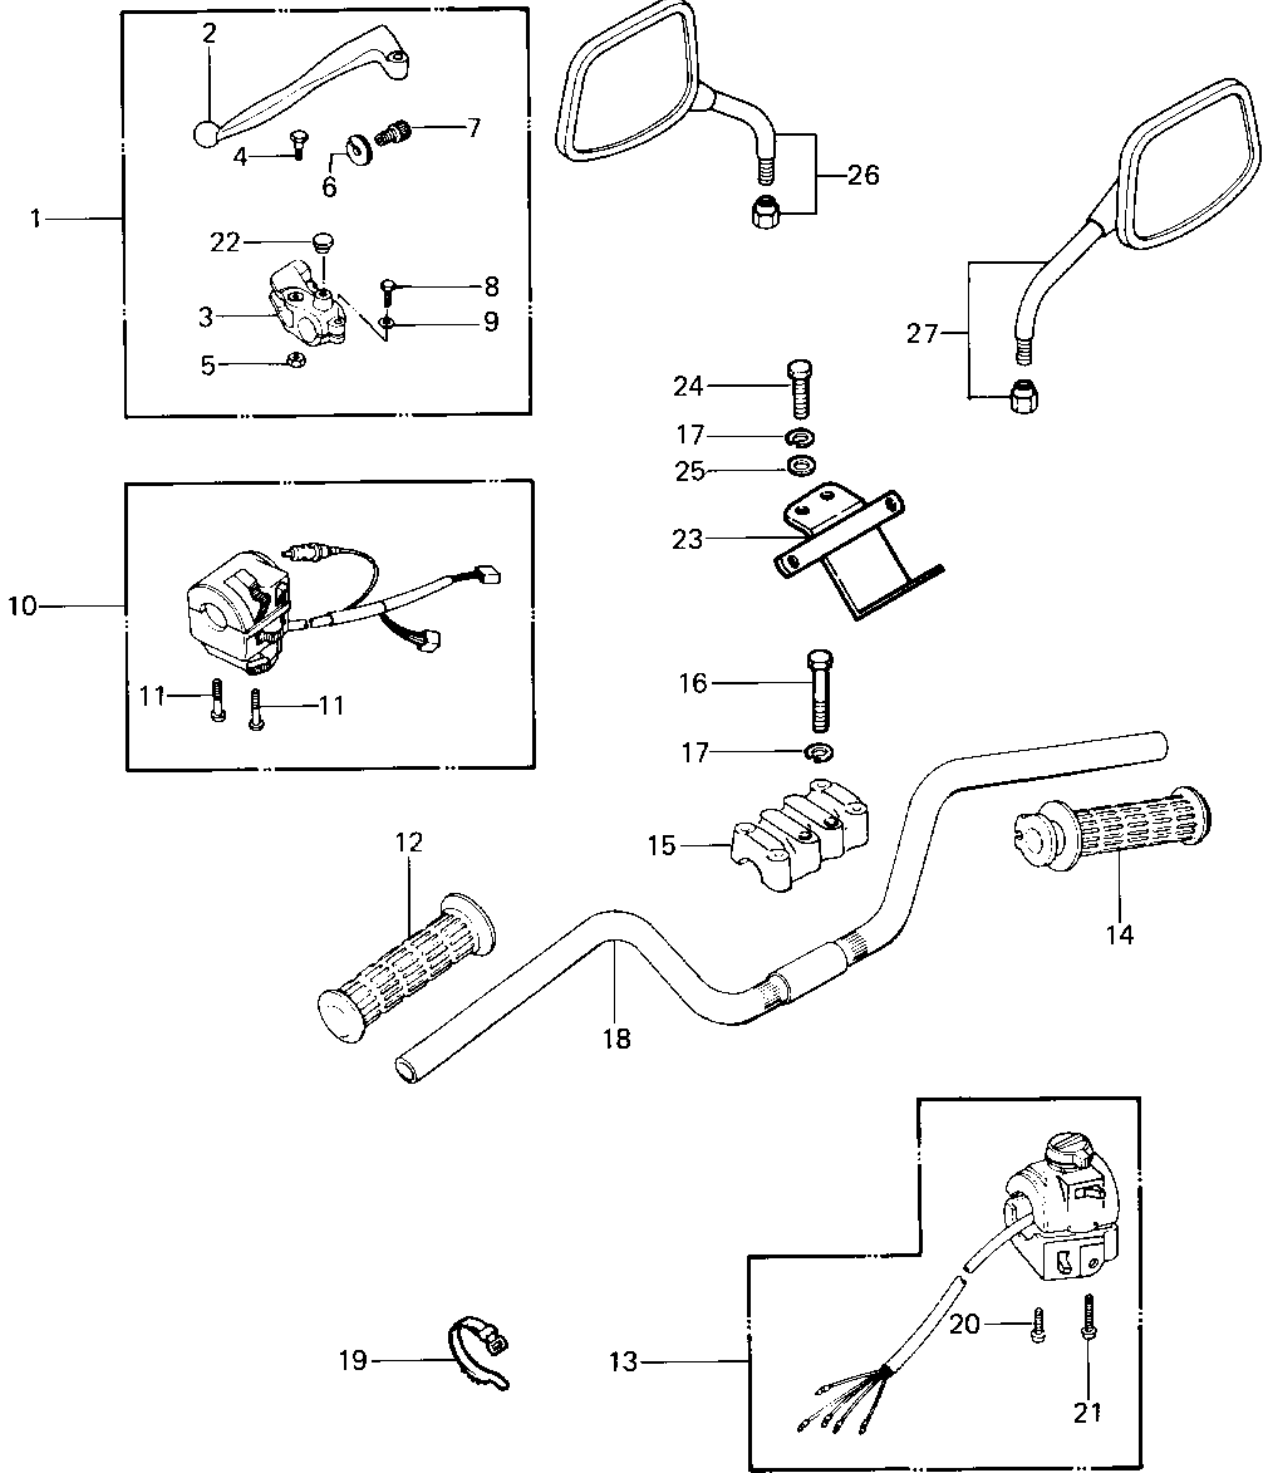

1984 Police 1000 PARTS DIAGRAM

HANDLEBAR

1984 Police 1000 PARTS LIST

HANDLEBAR

ITEM NAME	PART NUMBER	QUANTITY
LEVER-ASSY-GRIP,CLTCH (Ref # 1)	46076-1019	
LEVER,CLUTCH (Ref # 2)	46092-1005	
HOLDER,CLUTCH LEVER (Ref # 3)	13091-1046	
BOLT,CLUTCH LEVER FIT (Ref # 4)	92001-1075	
NUT (Ref # 5)	92019-008	
NUT-LOCK (Ref # 6)	46056-005	
SCREW,CABLE ADJUSTER (Ref # 7)	92009-1022	
SCREW CABLE ADJUST (Ref # 7)	46055-003	
BOLT, HEX HEAD 6X22 (Ref # 8)	110N0622	
WASHER PLAIN 6MM (Ref # 9)	410B0600	
HOUSING-ASSY-CONTROL, (Ref # 10)	46091-1455	
SCREW-PAN-CROS (Ref # 11)	220B0535	
GRIP,LH (Ref # 12)	46075-1020	
HOUSING-ASSY-CNTRL,RH (Ref # 13)	46091-1212	
GRIP-ASSY (Ref # 14)	46019-1022	
HOLDER-HANDLE (Ref # 15)	46012-4001	
BOLT 8X38 (Ref # 16)	92001-1405	
BOLT,FLANGED,8X35 (Ref # 16)	92001-1910	
WASHER SPRING 8MM (Ref # 17)	461F0800	
WASHER SPRING 8MM (Ref # 17)	461F0800	
HANDLE (Ref # 18)	46003-4008	
HANDLE (Ref # 18)	46003-4008	
BAND,MIDDLE (Ref # 19)	92072-031	
SCREW PAN HEAD 5X30 (Ref # 20)	220B0530	
SCREW-PAN-CROS (Ref # 21)	220B0540	
CAP-RR VIEW MIRROR (Ref # 22)	92102-009	
BRACKET,SIREN (OPT) (Ref # 23)	23062-4003	
BOLT HEAD LAMP MOUNT (Ref # 24)	92007-003	
WASHER PLAIN 8MM (Ref # 25)	410B0800	