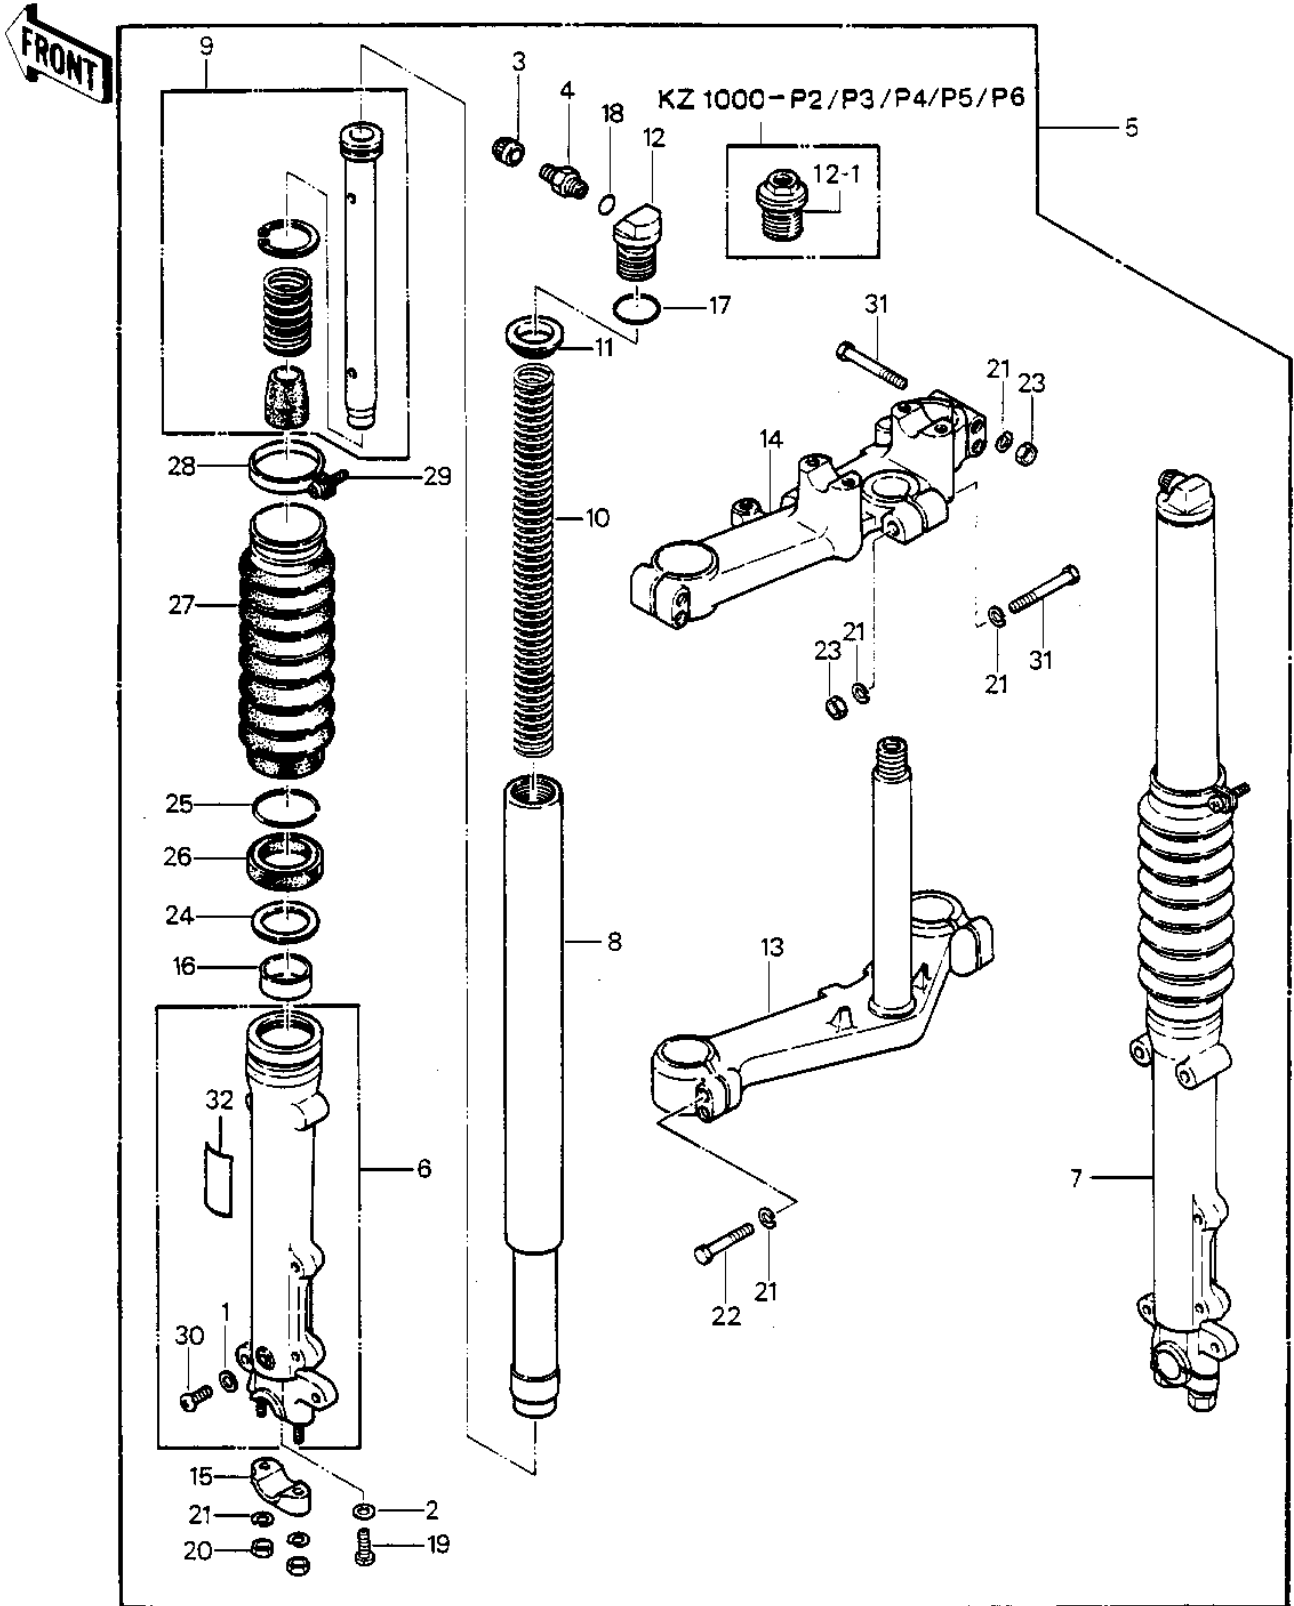

# 1982 Police 1000 PARTS DIAGRAM

## FRONT FORK

## FRONT FORK

ITEM NAME	PART NUMBER	QUANTITY
GASKET FORK DRAIN PLG (Ref # 1)	44045-002	2
GASKET,FORK CYLINDER (Ref # 2)	44045-057	2
CAP,AIR VALVE (Ref # 3)	11012-1241	2
VALVE AIR (Ref # 4)	16126-1052	2
FORK-FRONT (Ref # 5)	44001-1343	1
FORK-FRONT (Ref # 5)	44001-4011	1
FORK-FRONT (Ref # 5)	44001-1606	1
TUBE,LH,FORK OUTER (Ref # 6)	44005-1100	1
PIPE-LEFT FORK OUTER (Ref # 6)	44005-4002	1
TUBE,RH,FORK OUTER (Ref # 7)	44006-1100	1
PIPE-RIGHT FORK OUTER (Ref # 7)	44006-4002	1
PIPE-FORK INNER (Ref # 8)	44013-1097	2
PIPE-FORK INNER (Ref # 8)	44013-4002	2
CYLINDER-FORK (Ref # 9)	44022-1083	2
CYLINDER-FORK (Ref # 9)	44022-1071	2
SPRING-FRONT FORK (Ref # 10)	44026-1154	2
SPRING-FRONT FORK (Ref # 10)	44026-4002	2
SPRING-FRONT FORK (Ref # 10)	44026-1312	2
GUIDE,FORK SPRING (Ref # 11)	44028-033	2
SEAT-FORK SPRING (Ref # 12)	44029-1029	2
SEAT-FORK SPRING (Ref # 12-1)	44029-4001	2
HOLDER-FORK UNDER (Ref # 13)	44037-1087	1
HOLDER-FORK UNDER (Ref # 13)	44037-4004	1
UNAVAILABLE IN PRICE BOOK (Ref # 14)	44029-1056	1
HOLDER-FORK UPPER (Ref # 14)	44039-4007	1
HOLDER-FRONT AXLE (Ref # 15)	44063-1006	2
HOLDER,FRONT AXLE (Ref # 15)	44063-011	2
BUSHING-FRONT FORK,OU (Ref # 16)	44065-1091	2
"O" RING,FORK TOP (Ref # 17)	92055-1012	2

## FRONT FORK

ITEM NAME	PART NUMBER	QUANTITY
"O" RING,AIR VALVE (Ref # 18)	92055-1094	2
BOLT-FORK CYLINDER (Ref # 19)	44041-040	2
NUT,LOCK,8MM (Ref # 20)	92015-1124	4
WASHER SPRING 8MM (Ref # 21)	461F0800	13
BOLT,8X38 (Ref # 22)	92001-1700	4
NUT 8MM (Ref # 23)	311G0800	5
WASHER,FORK OUT PIPE (Ref # 24)	92022-1262	2
SNAP RING,FORK OUTER (Ref # 25)	92033-1047	2
SEAL-OIL,FORK OUTER T (Ref # 26)	92049-1295	2
BOOT,FORK,BLACK (Ref # 27)	49006-1079	2
BAND,BOOT (Ref # 28)	92072-1046	2
CLAMP, BOOT, BLACK (Ref # 28)	92037-1321	2
SCREW-PAN-CROS (Ref # 29)	220B0420	2
SCREW PAN HEAD 4X8 (Ref # 30)	220B0408	2
BOLT,HEX HEAD,8X55 (Ref # 31)	114G0855	5
LABEL-WARNING,FRONT F (Ref # 32)	56040-1110	1