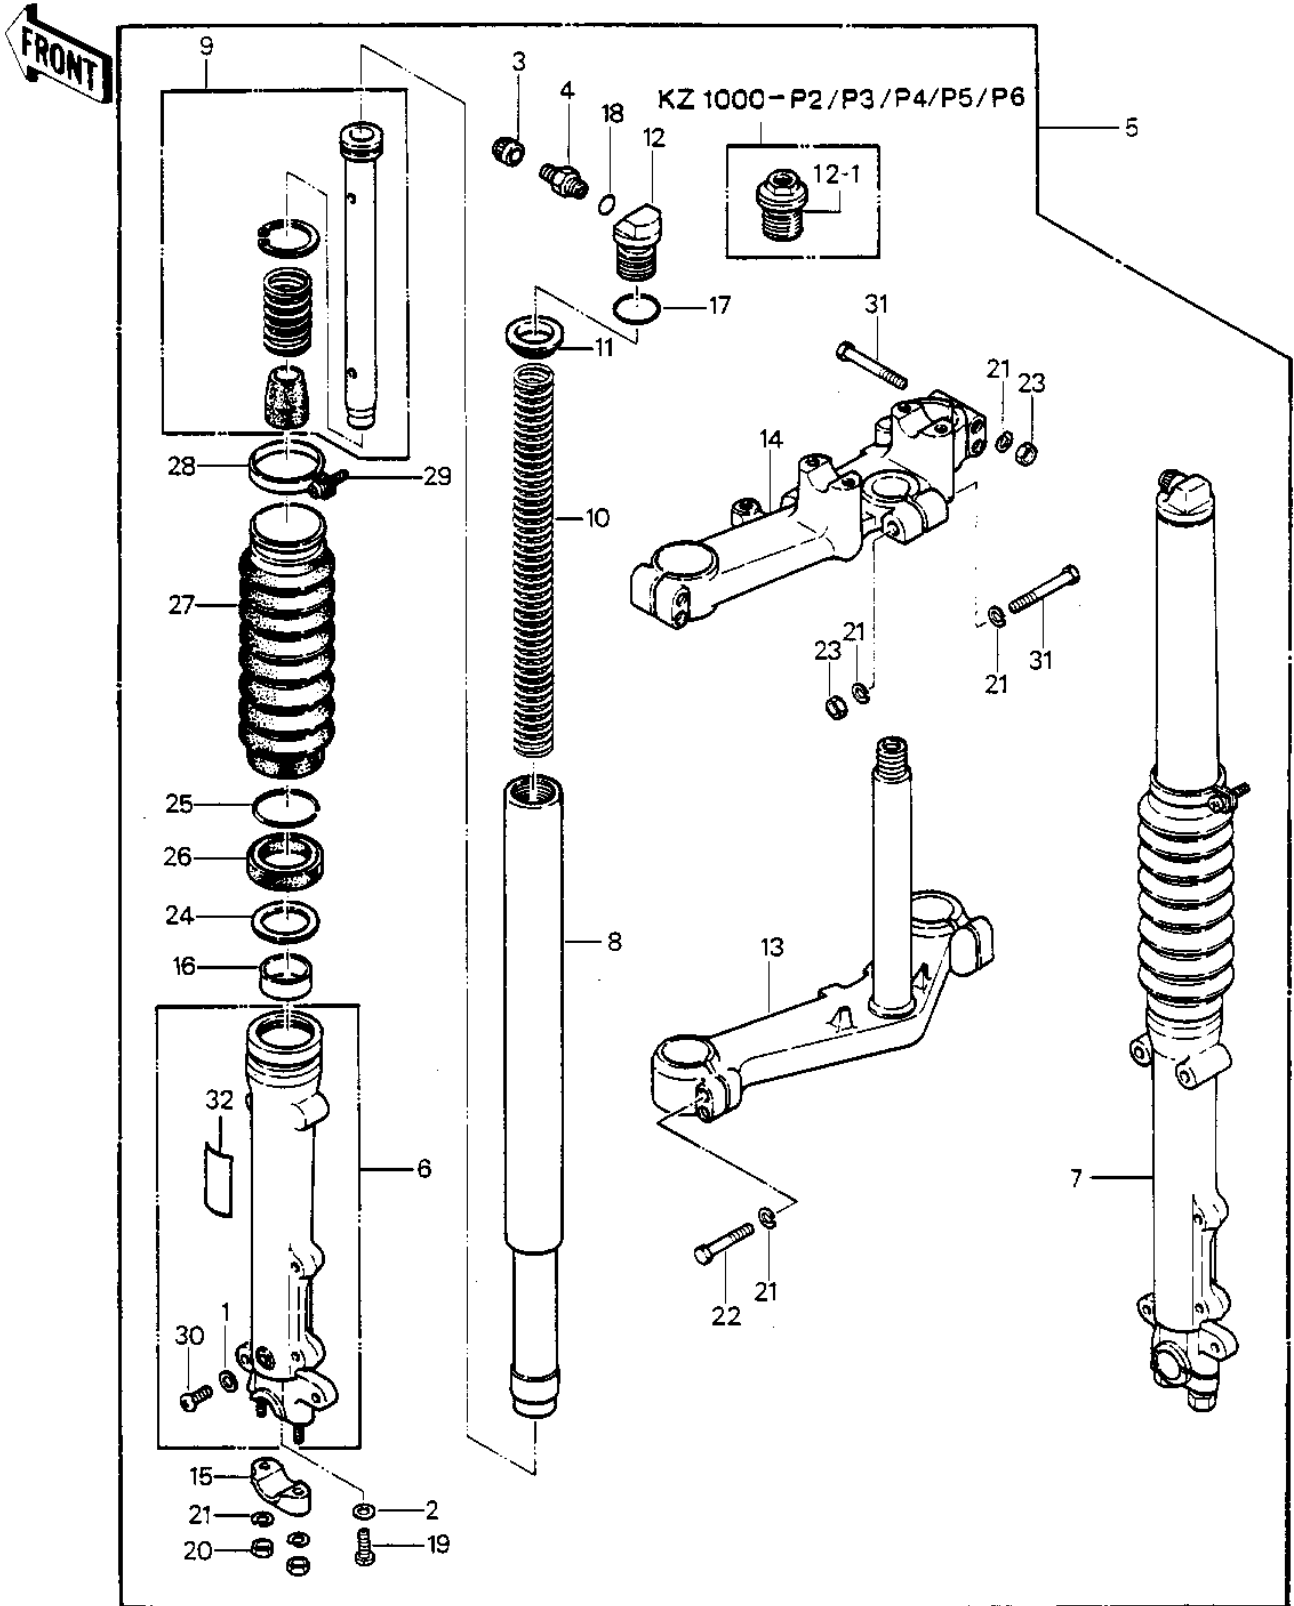

1984 Police 1000 PARTS DIAGRAM

FRONT FORK

1984 Police 1000 PARTS LIST

FRONT FORK

ITEM NAME	PART NUMBER	QUANTITY
GASKET FORK DRAIN PLG (Ref # 1)	44045-002	
GASKET,FORK CYLINDER (Ref # 2)	44045-057	
CAP,AIR VALVE (Ref # 3)	11012-1241	
VALVE AIR (Ref # 4)	16126-1052	
FORK-FRONT (Ref # 5)	44001-1343	
FORK-FRONT (Ref # 5)	44001-4011	
FORK-FRONT (Ref # 5)	44001-1606	
TUBE,LH,FORK OUTER (Ref # 6)	44005-1100	
PIPE-LEFT FORK OUTER (Ref # 6)	44005-4002	
TUBE,RH,FORK OUTER (Ref # 7)	44006-1100	
PIPE-RIGHT FORK OUTER (Ref # 7)	44006-4002	
PIPE-FORK INNER (Ref # 8)	44013-1097	
PIPE-FORK INNER (Ref # 8)	44013-4002	
CYLINDER-FORK (Ref # 9)	44022-1083	
CYLINDER-FORK (Ref # 9)	44022-1071	
SPRING-FRONT FORK (Ref # 10)	44026-1154	
SPRING-FRONT FORK (Ref # 10)	44026-4002	
SPRING-FRONT FORK (Ref # 10)	44026-1312	
GUIDE,FORK SPRING (Ref # 11)	44028-033	
SEAT-FORK SPRING (Ref # 12)	44029-1029	
SEAT-FORK SPRING (Ref # 12-1)	44029-4001	
HOLDER-FORK UNDER (Ref # 13)	44037-1087	
HOLDER-FORK UNDER (Ref # 13)	44037-4004	
UNAVAILABLE IN PRICE BOOK (Ref # 14)	44029-1056	
HOLDER-FORK UPPER (Ref # 14)	44039-4007	
HOLDER-FRONT AXLE (Ref # 15)	44063-1006	
HOLDER,FRONT AXLE (Ref # 15)	44063-011	
BUSHING-FRONT FORK,OU (Ref # 16)	44065-1091	
"O" RING,FORK TOP (Ref # 17)	92055-1012	

1984 Police 1000 PARTS LIST

FRONT FORK

ITEM NAME	PART NUMBER	QUANTITY
"0" RING,AIR VALVE (Ref # 18)	92055-1094	
BOLT-FORK CYLINDER (Ref # 19)	44041-040	
NUT,LOCK,8MM (Ref # 20)	92015-1124	
WASHER SPRING 8MM (Ref # 21)	461F0800	
BOLT,8X38 (Ref # 22)	92001-1700	
NUT 8MM (Ref # 23)	311G0800	
WASHER,FORK OUT PIPE (Ref # 24)	92022-1262	
SNAP RING,FORK OUTER (Ref # 25)	92033-1047	
SEAL-OIL,FORK OUTER T (Ref # 26)	92049-1295	
BOOT,FORK,BLACK (Ref # 27)	49006-1079	
BAND,BOOT (Ref # 28)	92072-1046	
CLAMP, BOOT, BLACK (Ref # 28)	92037-1321	
SCREW-PAN-CROS (Ref # 29)	220B0420	
SCREW PAN HEAD 4X8 (Ref # 30)	220B0408	
BOLT,HEX HEAD,8X55 (Ref # 31)	114G0855	
LABEL-WARNING,FRONT F (Ref # 32)	56040-1110	