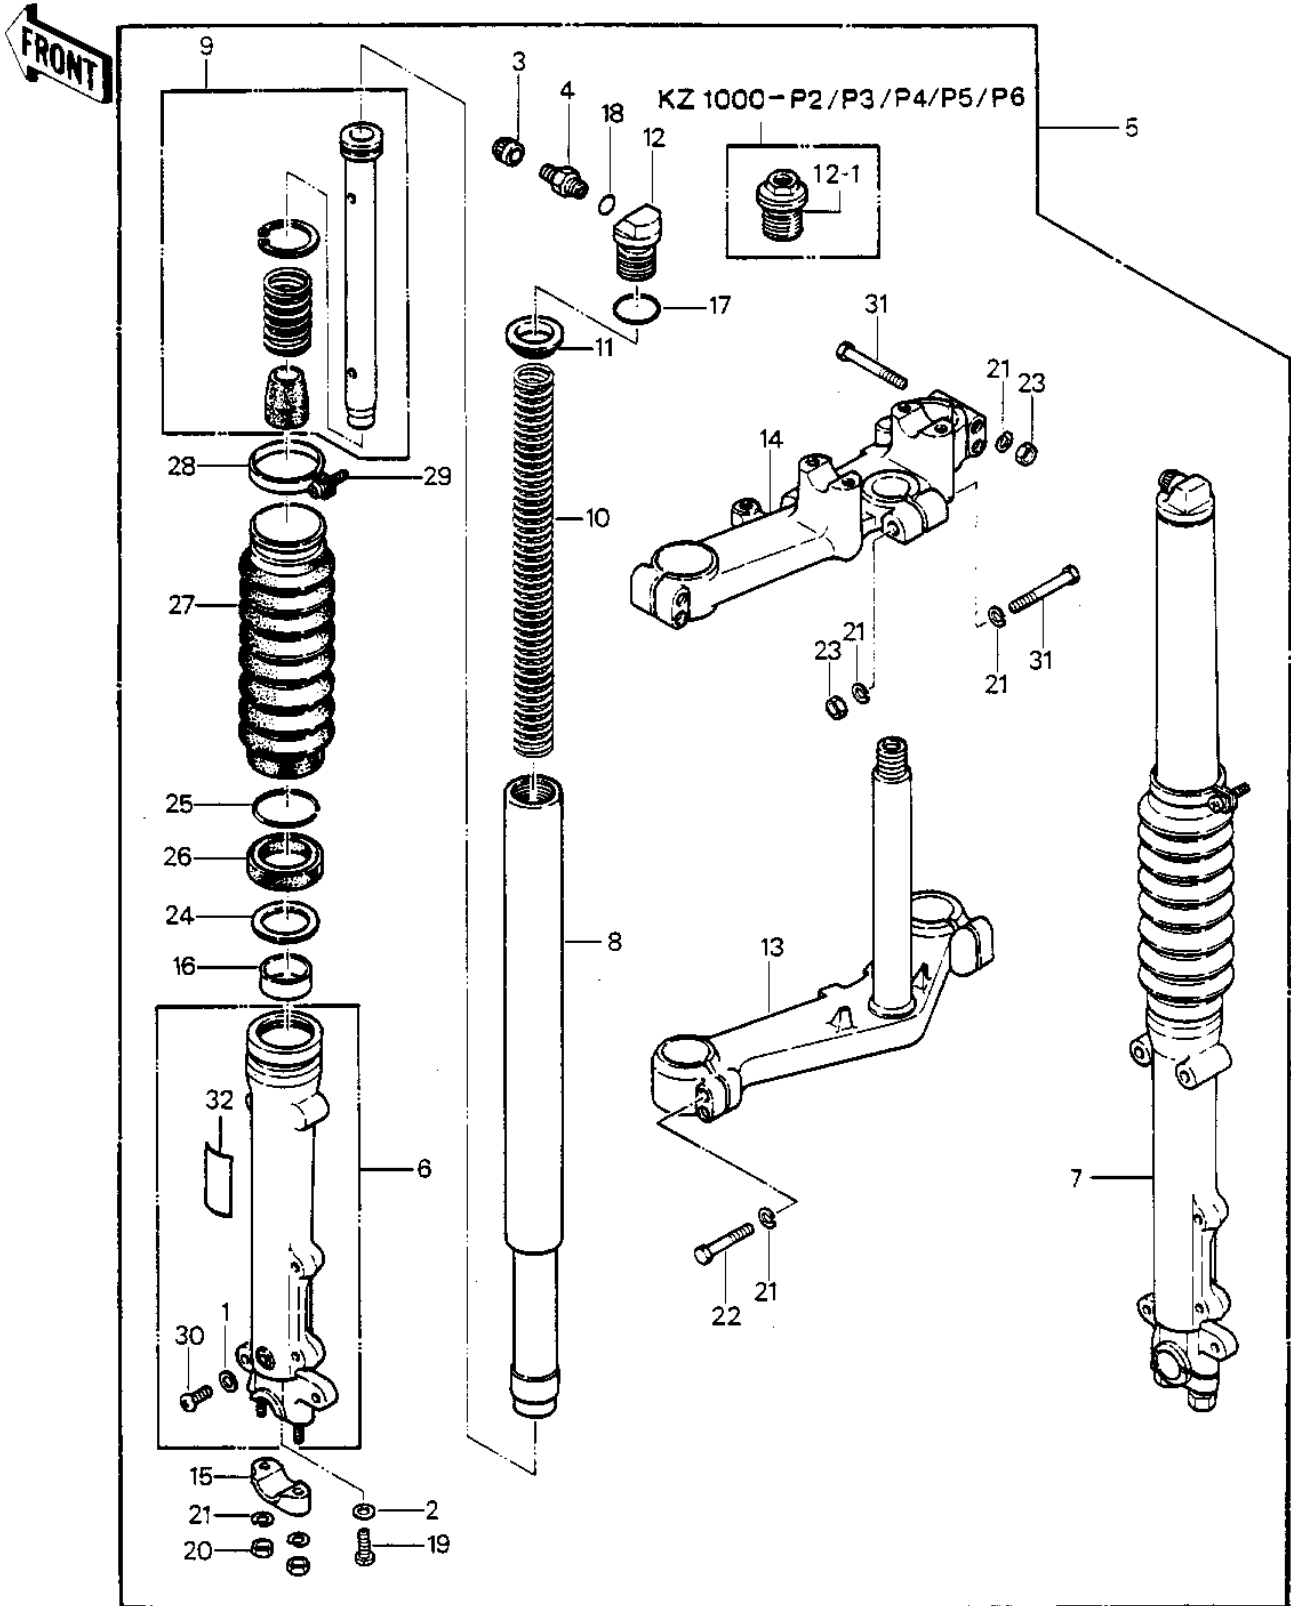

# 1985 Police 1000 PARTS DIAGRAM

FRONT FORK

# 1985 Police 1000 PARTS LIST

## FRONT FORK

ITEM NAME	PART NUMBER	QUANTITY
GASKET FORK DRAIN PLG (Ref # 1)	44045-002	
GASKET,FORK CYLINDER (Ref # 2)	44045-057	
CAP,AIR VALVE (Ref # 3)	11012-1241	
VALVE AIR (Ref # 4)	16126-1052	
FORK-FRONT (Ref # 5)	44001-1343	
FORK-FRONT (Ref # 5)	44001-4011	
FORK-FRONT (Ref # 5)	44001-1606	
TUBE,LH,FORK OUTER (Ref # 6)	44005-1100	
PIPE-LEFT FORK OUTER (Ref # 6)	44005-4002	
TUBE,RH,FORK OUTER (Ref # 7)	44006-1100	
PIPE-RIGHT FORK OUTER (Ref # 7)	44006-4002	
PIPE-FORK INNER (Ref # 8)	44013-1097	
PIPE-FORK INNER (Ref # 8)	44013-4002	
CYLINDER-FORK (Ref # 9)	44022-1083	
CYLINDER-FORK (Ref # 9)	44022-1071	
SPRING-FRONT FORK (Ref # 10)	44026-1154	
SPRING-FRONT FORK (Ref # 10)	44026-4002	
SPRING-FRONT FORK (Ref # 10)	44026-1312	
GUIDE,FORK SPRING (Ref # 11)	44028-033	
SEAT-FORK SPRING (Ref # 12)	44029-1029	
SEAT-FORK SPRING (Ref # 12-1)	44029-4001	
HOLDER-FORK UNDER (Ref # 13)	44037-1087	
HOLDER-FORK UNDER (Ref # 13)	44037-4004	
UNAVAILABLE IN PRICE BOOK (Ref # 14)	44029-1056	
HOLDER-FORK UPPER (Ref # 14)	44039-4007	
HOLDER-FRONT AXLE (Ref # 15)	44063-1006	
HOLDER,FRONT AXLE (Ref # 15)	44063-011	
BUSHING-FRONT FORK,OU (Ref # 16)	44065-1091	
"O" RING,FORK TOP (Ref # 17)	92055-1012	

## FRONT FORK

ITEM NAME	PART NUMBER	QUANTITY
"0" RING,AIR VALVE (Ref # 18)	92055-1094	
BOLT-FORK CYLINDER (Ref # 19)	44041-040	
NUT,LOCK,8MM (Ref # 20)	92015-1124	
WASHER SPRING 8MM (Ref # 21)	461F0800	
BOLT,8X38 (Ref # 22)	92001-1700	
NUT 8MM (Ref # 23)	311G0800	
WASHER,FORK OUT PIPE (Ref # 24)	92022-1262	
SNAP RING,FORK OUTER (Ref # 25)	92033-1047	
SEAL-OIL,FORK OUTER T (Ref # 26)	92049-1295	
BOOT,FORK,BLACK (Ref # 27)	49006-1079	
BAND,BOOT (Ref # 28)	92072-1046	
CLAMP, BOOT, BLACK (Ref # 28)	92037-1321	
SCREW-PAN-CROS (Ref # 29)	220B0420	
SCREW PAN HEAD 4X8 (Ref # 30)	220B0408	
BOLT,HEX HEAD,8X55 (Ref # 31)	114G0855	
LABEL-WARNING,FRONT F (Ref # 32)	56040-1110	