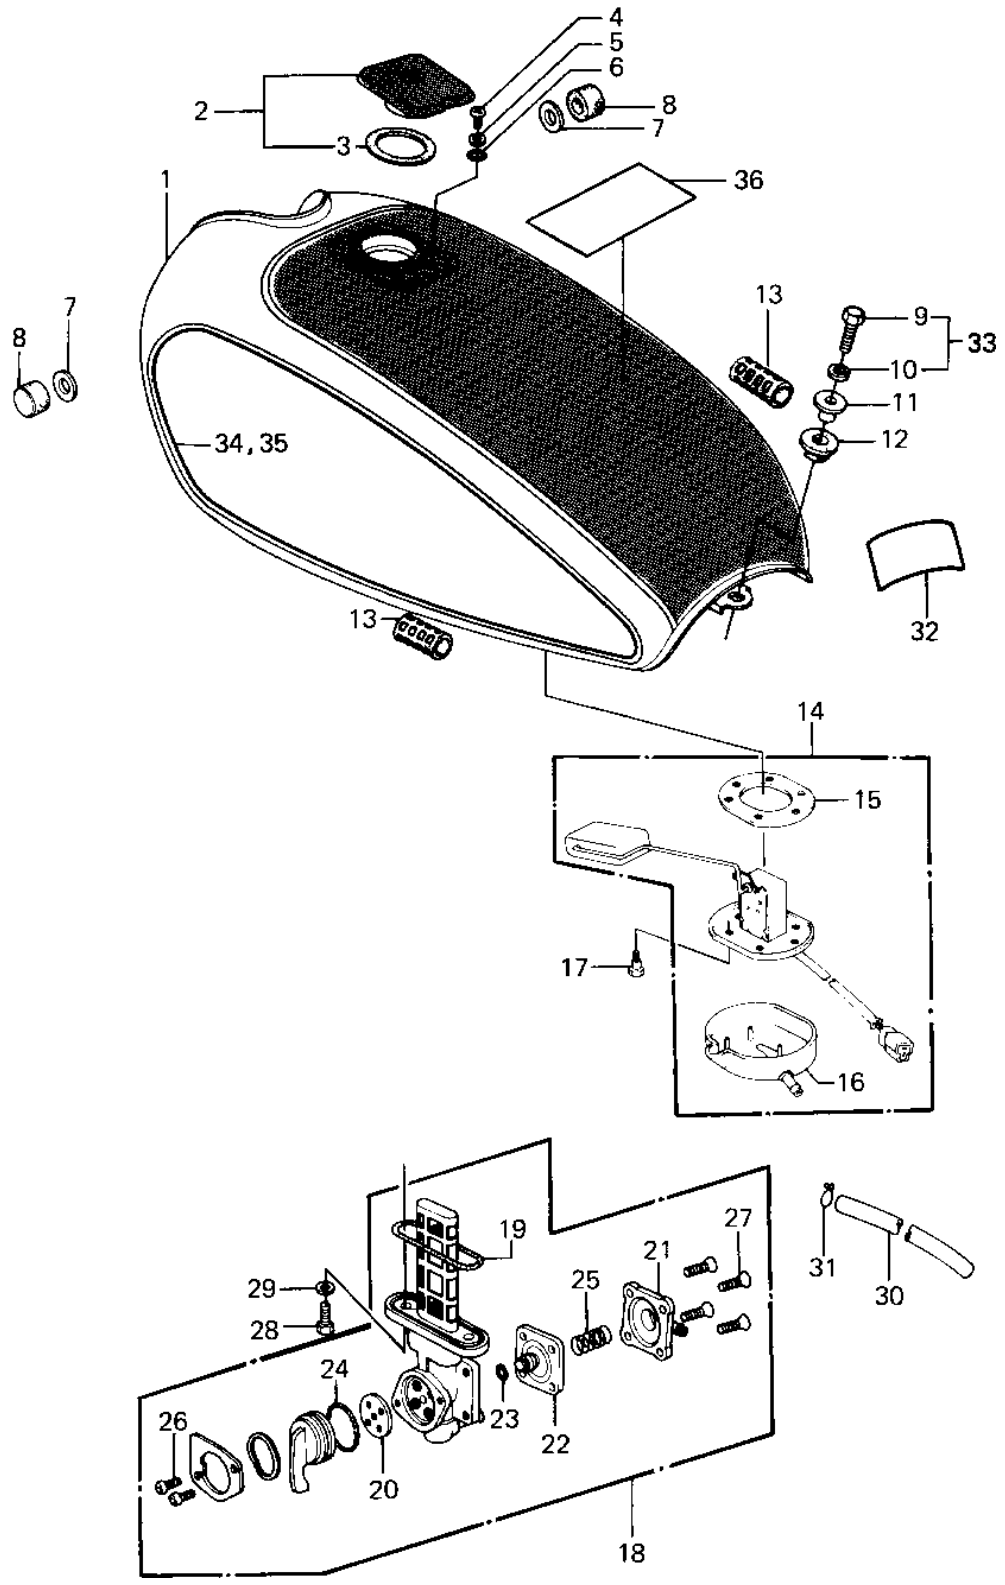

# 1984 Police 1000 PARTS DIAGRAM

FUEL TANK

# 1984 Police 1000 PARTS LIST

## FUEL TANK

ITEM NAME	PART NUMBER	QUANTITY
TANK-FUEL,WHITE (Ref # 1)	51001-1101-8C	
CAP-ASSY-TANK,FUEL (Ref # 2)	51048-1015	
GASKET,FUEL TANK CAP (Ref # 3)	11009-1051	
SCREW PAN HEAD 5X10 (Ref # 4)	220B0510	
WASHER,PLAIN (Ref # 5)	92022-1038	
"0" RING (Ref # 6)	92055-1023	
WASHER-PL-10.5X26X2.3 (Ref # 7)	92022-044	
DAMPER RUBBER,FL TANK (Ref # 8)	92075-125	
BOLT-SMALL-UPSET,8X30 (Ref # 9)	115G0830	
WASHER SPRING 8MM (Ref # 10)	461F0800	
COLLAR,FUEL TANK FITT (Ref # 11)	92027-1134	
DAMPER,FUEL TANK,FITT (Ref # 12)	92075-1116	
DAMPER RUBBER (Ref # 13)	92075-084	
GAUGE,FUEL (Ref # 14)	52005-1027	
GASKET (Ref # 15)	11009-1037	
COVER,FUEL GAUGE (Ref # 16)	14024-1434	
BOLT,DRAIN (Ref # 17)	92001-1089	
TAP-ASSY,FUEL (Ref # 18)	51023-1039	
"0" RING (Ref # 19)	51039-010	
GASKET,TAP VALVE (Ref # 20)	11009-1194	
COVER ASSY,TAP (Ref # 21)	16146-1005	
DIAPHRAGM ASSY,TAP (Ref # 22)	43028-1015	
UNAVAILABLE IN PRICE BOOK (Ref # 23)	670B1604	
"0" RING,TAP LEVER (Ref # 24)	92055-1027	
SPRING,TAP (Ref # 25)	92081-1171	
SCREW PAN HEAD 3X8 (Ref # 26)	220B0308	
SCREW-CSK-CROS,4X14 (Ref # 27)	221B0414	
BOLT,6X20,FUEL TAP (Ref # 28)	92001-1091	
WASHER-PLAIN (Ref # 29)	92022-183	

## FUEL TANK

ITEM NAME	PART NUMBER	QUANTITY
TUBE-BREATHER (BULK) (Ref # 30)	702A071000	
CLAMP,CHAIN OILER (Ref # 31)	92037-147	
LABEL,AIR INTAKE (Ref # 32)	56040-1014	
BOLT-UPSET-WS-SMALL (Ref # 33)	183B0830	
PATTERN (Ref # 34)	56027-4073	
PATTERN (Ref # 35)	56027-4072	
WARNING LABEL(FUEL TANK) (Cana (Ref # 36)	99969-0847	