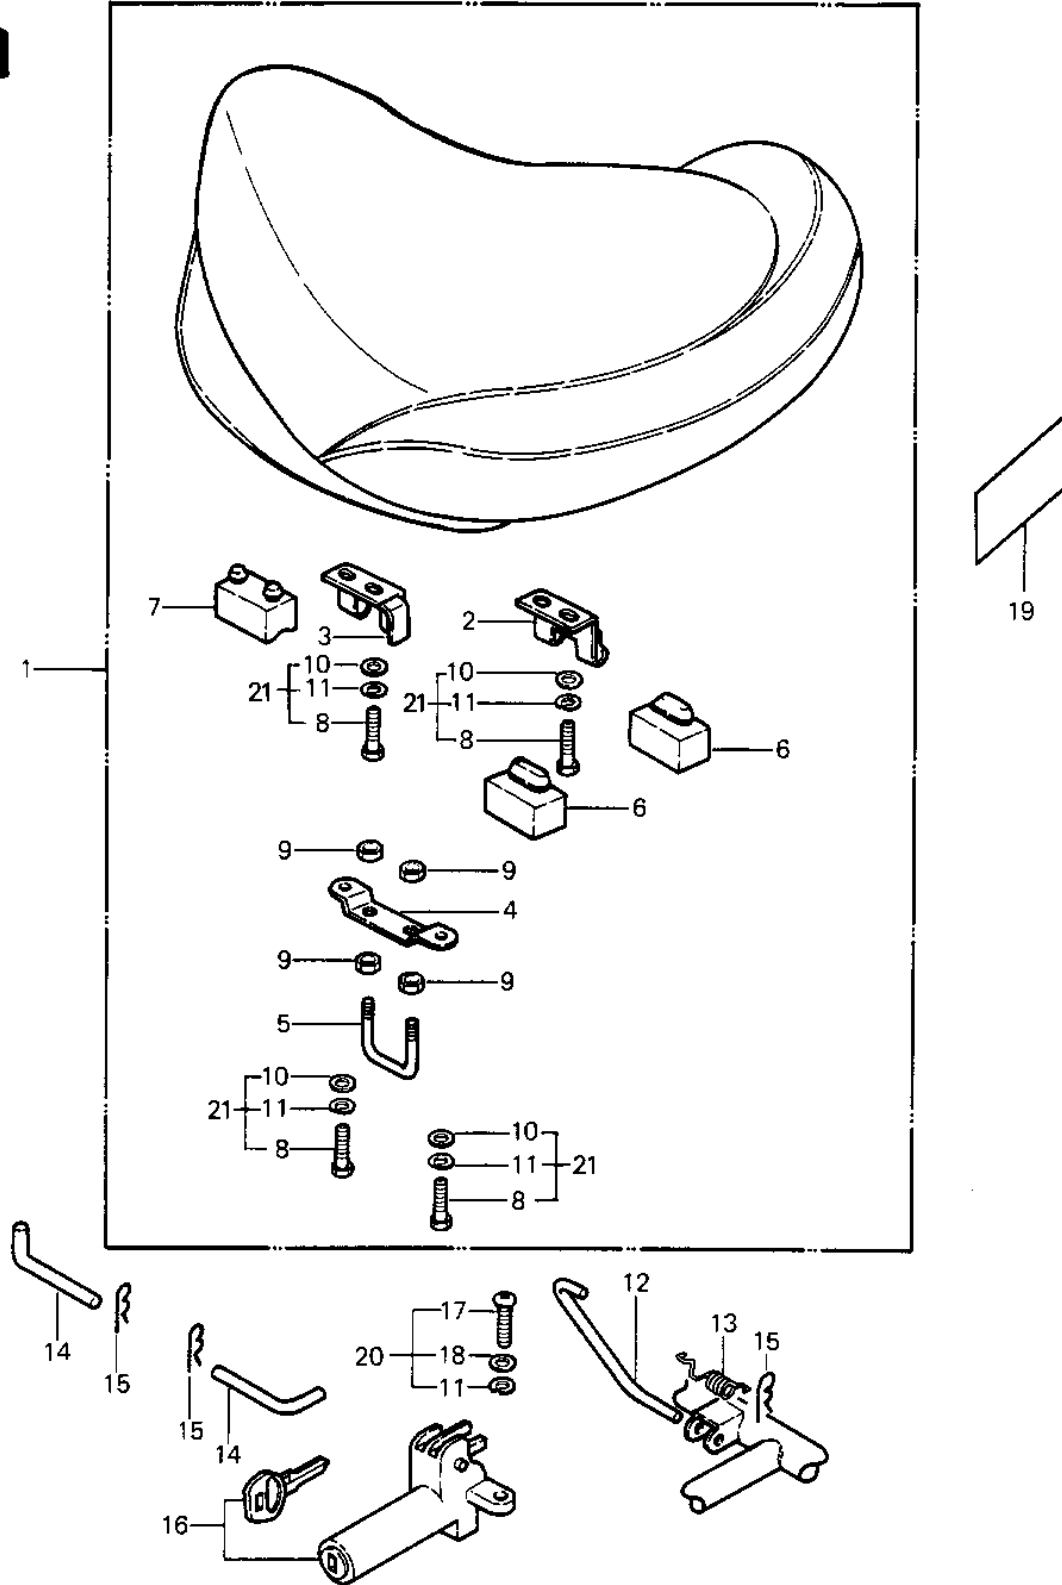

1985 Police 1000 PARTS DIAGRAM

SEAT

1985 Police 1000 PARTS LIST

SEAT

ITEM NAME	PART NUMBER	QUANTITY
SEAT-ASSY (Ref # 1)	53001-1220	
HINGE,BLACK (Ref # 2)	53009-017-10	
HINGE,SEAT,FR (Ref # 3)	53009-1029	
BRACKET,SEAT CATCH (Ref # 4)	11034-1329	
CATCH, SEAT (Ref # 5)	53056-002	
DAMPER RUBBER (Ref # 6)	92075-099	
DAMPER RUBBER,SEAT (Ref # 7)	92075-1133	
BOLT-UPSET 6X14 (Ref # 8)	112B0614	
NUT 6MM (Ref # 9)	311B0600	
WASHER PLAIN 6MM (Ref # 10)	411B0600	
WASHER SPRING 6MM (Ref # 11)	461F0600	
WASHER SPRING 6MM (Ref # 11)	461F0600	
STAY,SEAT STAND (Ref # 12)	35011-4003	
SPRING,SEAT HOOK (Ref # 13)	92081-1053	
PIN,SEAT PIVOT (Ref # 14)	92043-1021	
PIN,SNAP (Ref # 15)	554A0600	
LOCK ASSY,SEAT (Ref # 16)	27016-5015	
SCREW PAN HEAD 6X14 (Ref # 17)	220B0614	
BOLT-UPSET 6X14 (Ref # 17)	112B0614	
WASHER PLAIN 6MM (Ref # 18)	410B0600	
LABEL,CHAIN (Ref # 19)	56031-1157	
BOLT 6X14 (Ref # 20)	187B0614	
UNAVAILABLE IN PRICE BOOK (Ref # 21)	157B0614	