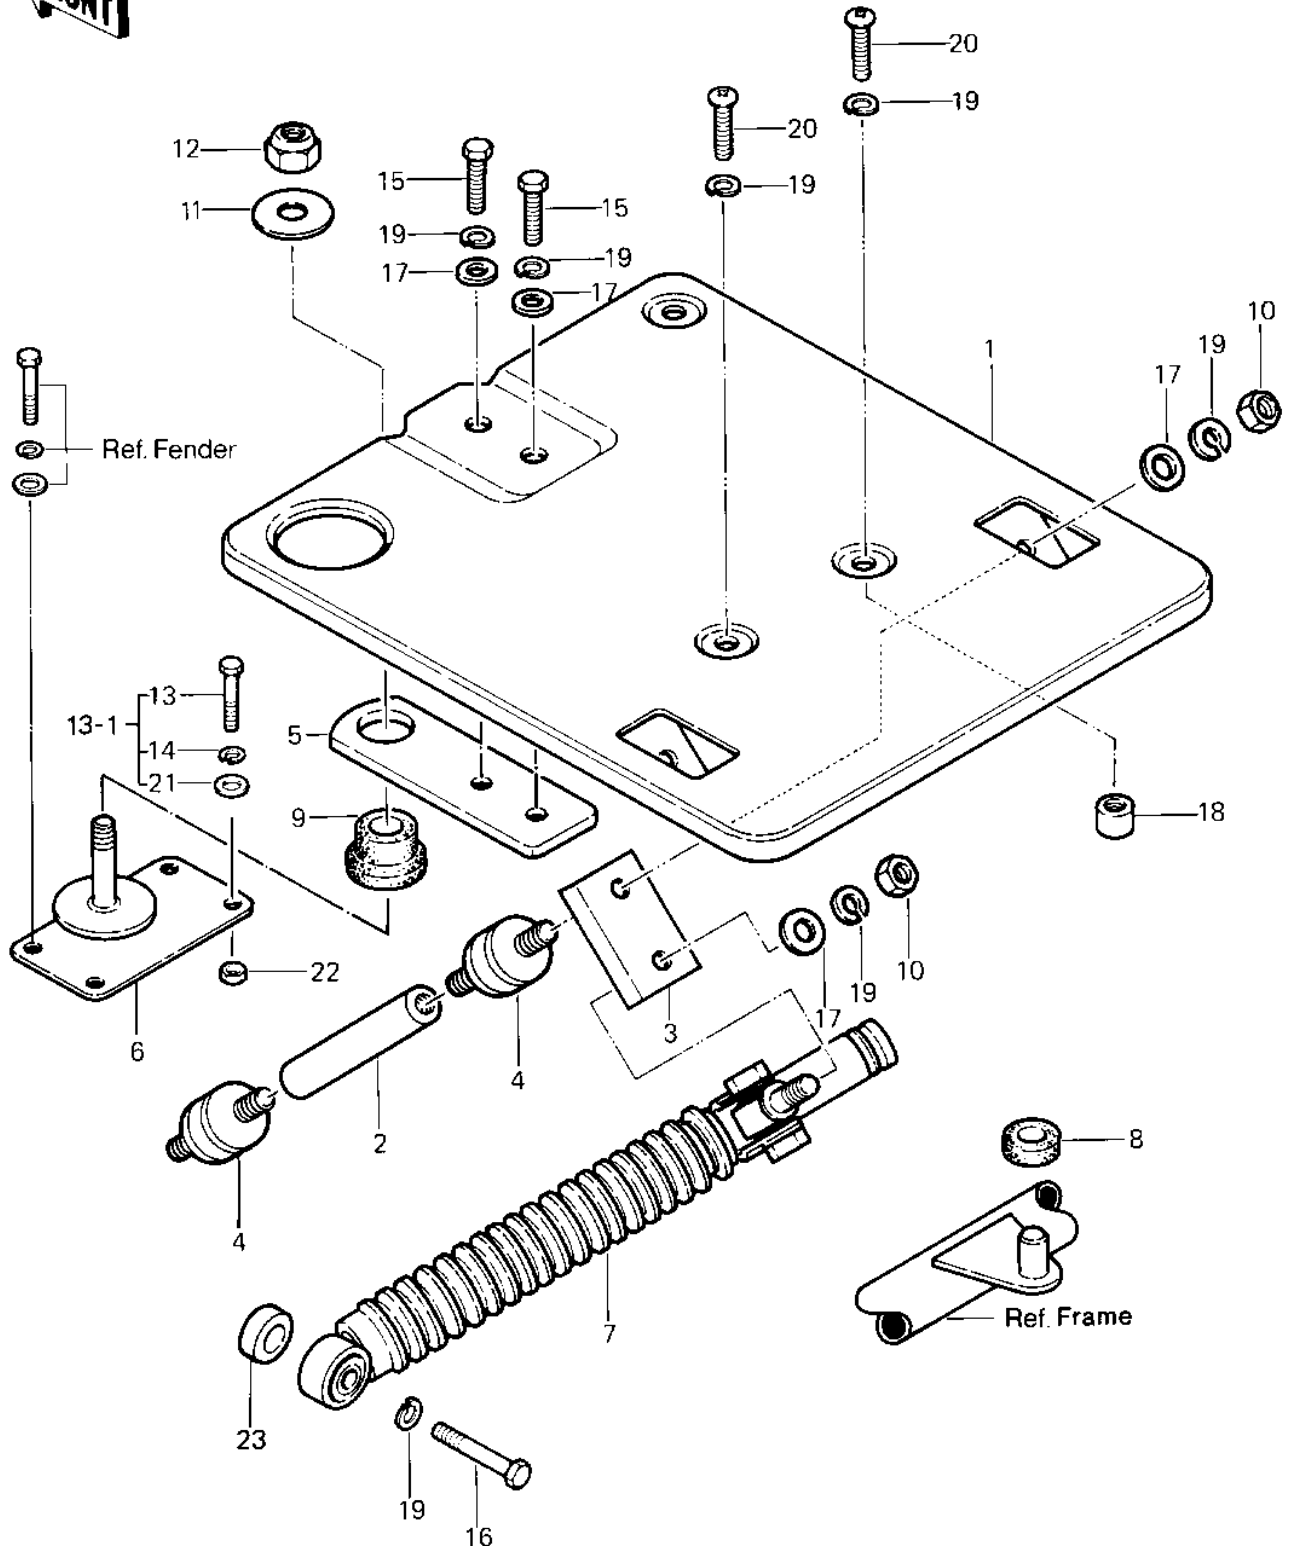

1982 Police 1000 PARTS DIAGRAM

CARRIER

1982 Police 1000 PARTS LIST

CARRIER

ITEM NAME	PART NUMBER	QUANTITY
CARRIER (Ref # 1)	53029-4002	1
ARM,CARRIER S.DAMPER (Ref # 2)	21083-4006	2
BRACKET,CARRIER DAMPE (Ref # 3)	11034-4103	1
DAMPER,CARRIER,SIDE (Ref # 4)	92075-4040	4
BRACKET (Ref # 5)	11034-4034	1
BRACKET,FR CARRIER DA (Ref # 6)	11034-4159	1
SHOCK ABSBR RR CARRI (Ref # 7)	45014-4005	1
DAMPER RUBBER (Ref # 8)	92075-203	1
DAMPER (Ref # 9)	92075-4006	1
NUT,8M/M (Ref # 10)	317B0800	3
WASHER (Ref # 11)	92022-4002	1
NUT-LOCK,12MM (Ref # 12)	92019-009	1
BOLT 6X22 (Ref # 13)	112B0622	2
BOLT-UPSET-WSP (Ref # 13-1)	187B0622	2
WASHER SPRING 6MM (Ref # 14)	461F0600	2
BOLT-SMALL-UPSET,8X16 (Ref # 15)	115G0816	2
BOLT-SMALL-UPSET,8X16 (Ref # 15)	115G0816	2
BOLT (Ref # 16)	114G0836	1
BOLT,SMALL UPSET (Ref # 16)	115G0835	1
WASHER PLAIN 8MM (Ref # 17)	411B0800	4
BOSS (Ref # 18)	13061-4005	2
WASHER SPRING 8MM (Ref # 19)	461F0800	8
SCREW 8X14 (Ref # 20)	220B0814	2
WASHER PLAIN 6MM (Ref # 21)	411B0600	2
NUT-6MM (Ref # 22)	92015-1078	2
SPACER, SADDLEBAG (Ref # 23)	92026-4003	1