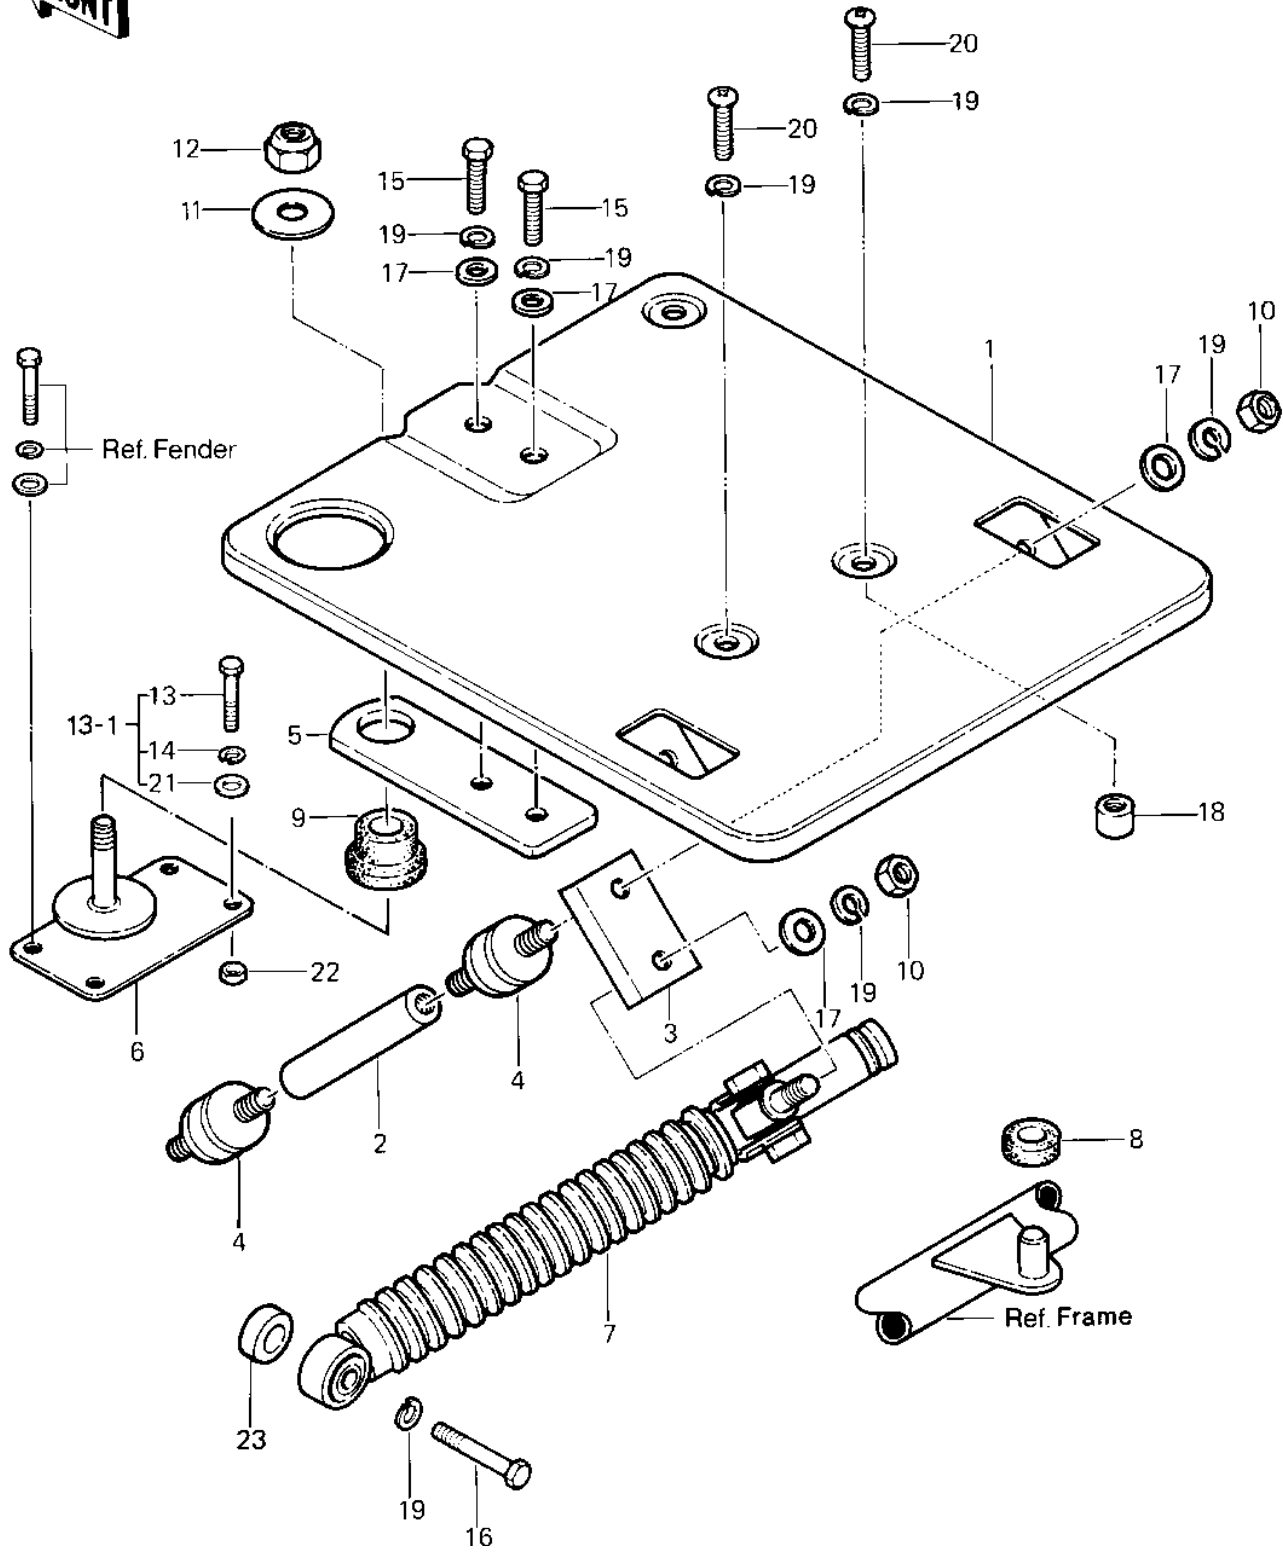

1984 Police 1000 PARTS DIAGRAM

CARRIER

1984 Police 1000 PARTS LIST

CARRIER

ITEM NAME	PART NUMBER	QUANTITY
CARRIER (Ref # 1)	53029-4002	
ARM,CARRIER S.DAMPER (Ref # 2)	21083-4006	
BRACKET,CARRIER DAMPE (Ref # 3)	11034-4103	
DAMPER,CARRIER,SIDE (Ref # 4)	92075-4040	
BRACKET (Ref # 5)	11034-4034	
BRACKET,FR CARRIER DA (Ref # 6)	11034-4159	
SHOCK ABSBR RR CARRI (Ref # 7)	45014-4005	
DAMPER RUBBER (Ref # 8)	92075-203	
DAMPER (Ref # 9)	92075-4006	
NUT,8M/M (Ref # 10)	317B0800	
WASHER (Ref # 11)	92022-4002	
NUT-LOCK,12MM (Ref # 12)	92019-009	
BOLT 6X22 (Ref # 13)	112B0622	
BOLT-UPSET-WSP (Ref # 13-1)	187B0622	
WASHER SPRING 6MM (Ref # 14)	461F0600	
BOLT-SMALL-UPSET,8X16 (Ref # 15)	115G0816	
BOLT-SMALL-UPSET,8X16 (Ref # 15)	115G0816	
BOLT (Ref # 16)	114G0836	
BOLT,SMALL UPSET (Ref # 16)	115G0835	
WASHER PLAIN 8MM (Ref # 17)	411B0800	
BOSS (Ref # 18)	13061-4005	
WASHER SPRING 8MM (Ref # 19)	461F0800	
SCREW 8X14 (Ref # 20)	220B0814	
WASHER PLAIN 6MM (Ref # 21)	411B0600	
NUT-6MM (Ref # 22)	92015-1078	
SPACER, SADDLEBAG (Ref # 23)	92026-4003	