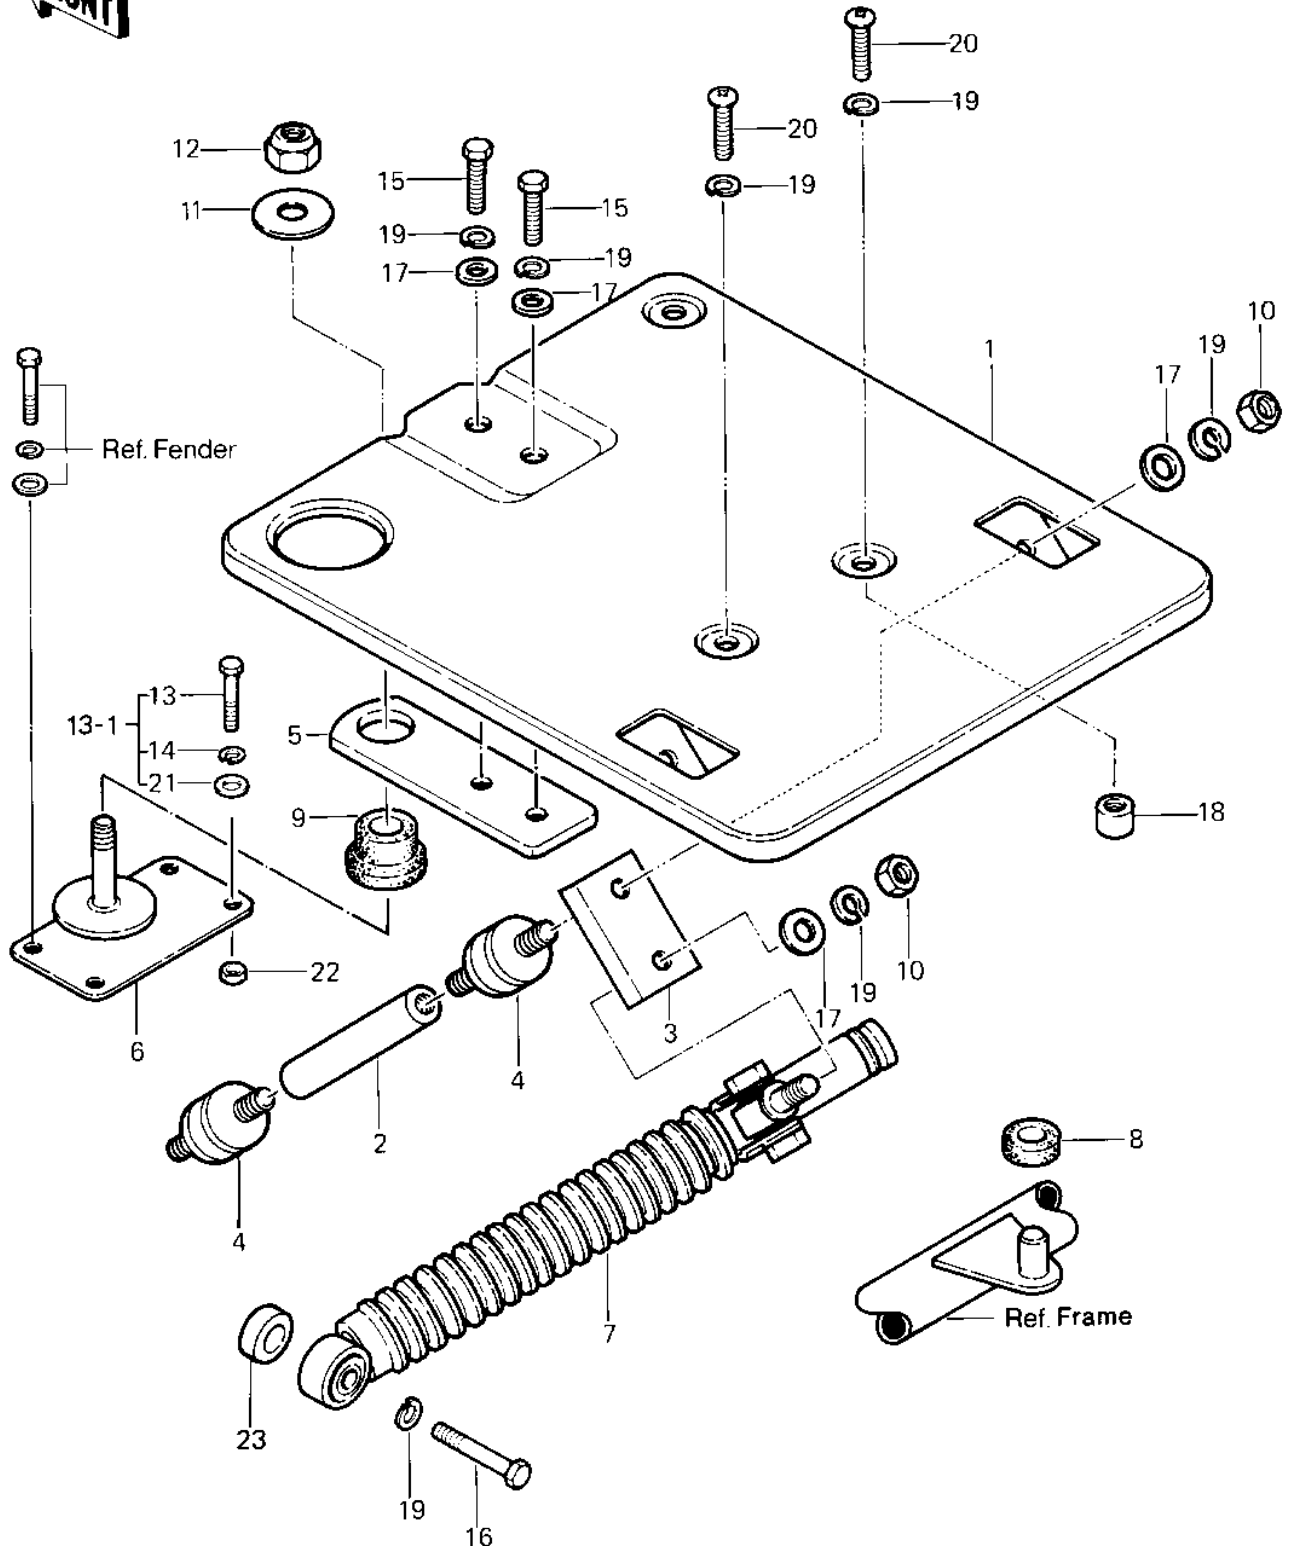

# 1985 Police 1000 PARTS DIAGRAM

CARRIER

# 1985 Police 1000 PARTS LIST

## CARRIER

ITEM NAME	PART NUMBER	QUANTITY
CARRIER (Ref # 1)	53029-4002	
ARM,CARRIER S.DAMPER (Ref # 2)	21083-4006	
BRACKET,CARRIER DAMPE (Ref # 3)	11034-4103	
DAMPER,CARRIER,SIDE (Ref # 4)	92075-4040	
BRACKET (Ref # 5)	11034-4034	
BRACKET,FR CARRIER DA (Ref # 6)	11034-4159	
SHOCK ABSBR RR CARRI (Ref # 7)	45014-4005	
DAMPER RUBBER (Ref # 8)	92075-203	
DAMPER (Ref # 9)	92075-4006	
NUT,8M/M (Ref # 10)	317B0800	
WASHER (Ref # 11)	92022-4002	
NUT-LOCK,12MM (Ref # 12)	92019-009	
BOLT 6X22 (Ref # 13)	112B0622	
BOLT-UPSET-WSP (Ref # 13-1)	187B0622	
WASHER SPRING 6MM (Ref # 14)	461F0600	
BOLT-SMALL-UPSET,8X16 (Ref # 15)	115G0816	
BOLT-SMALL-UPSET,8X16 (Ref # 15)	115G0816	
BOLT (Ref # 16)	114G0836	
BOLT,SMALL UPSET (Ref # 16)	115G0835	
WASHER PLAIN 8MM (Ref # 17)	411B0800	
BOSS (Ref # 18)	13061-4005	
WASHER SPRING 8MM (Ref # 19)	461F0800	
SCREW 8X14 (Ref # 20)	220B0814	
WASHER PLAIN 6MM (Ref # 21)	411B0600	
NUT-6MM (Ref # 22)	92015-1078	
SPACER, SADDLEBAG (Ref # 23)	92026-4003	