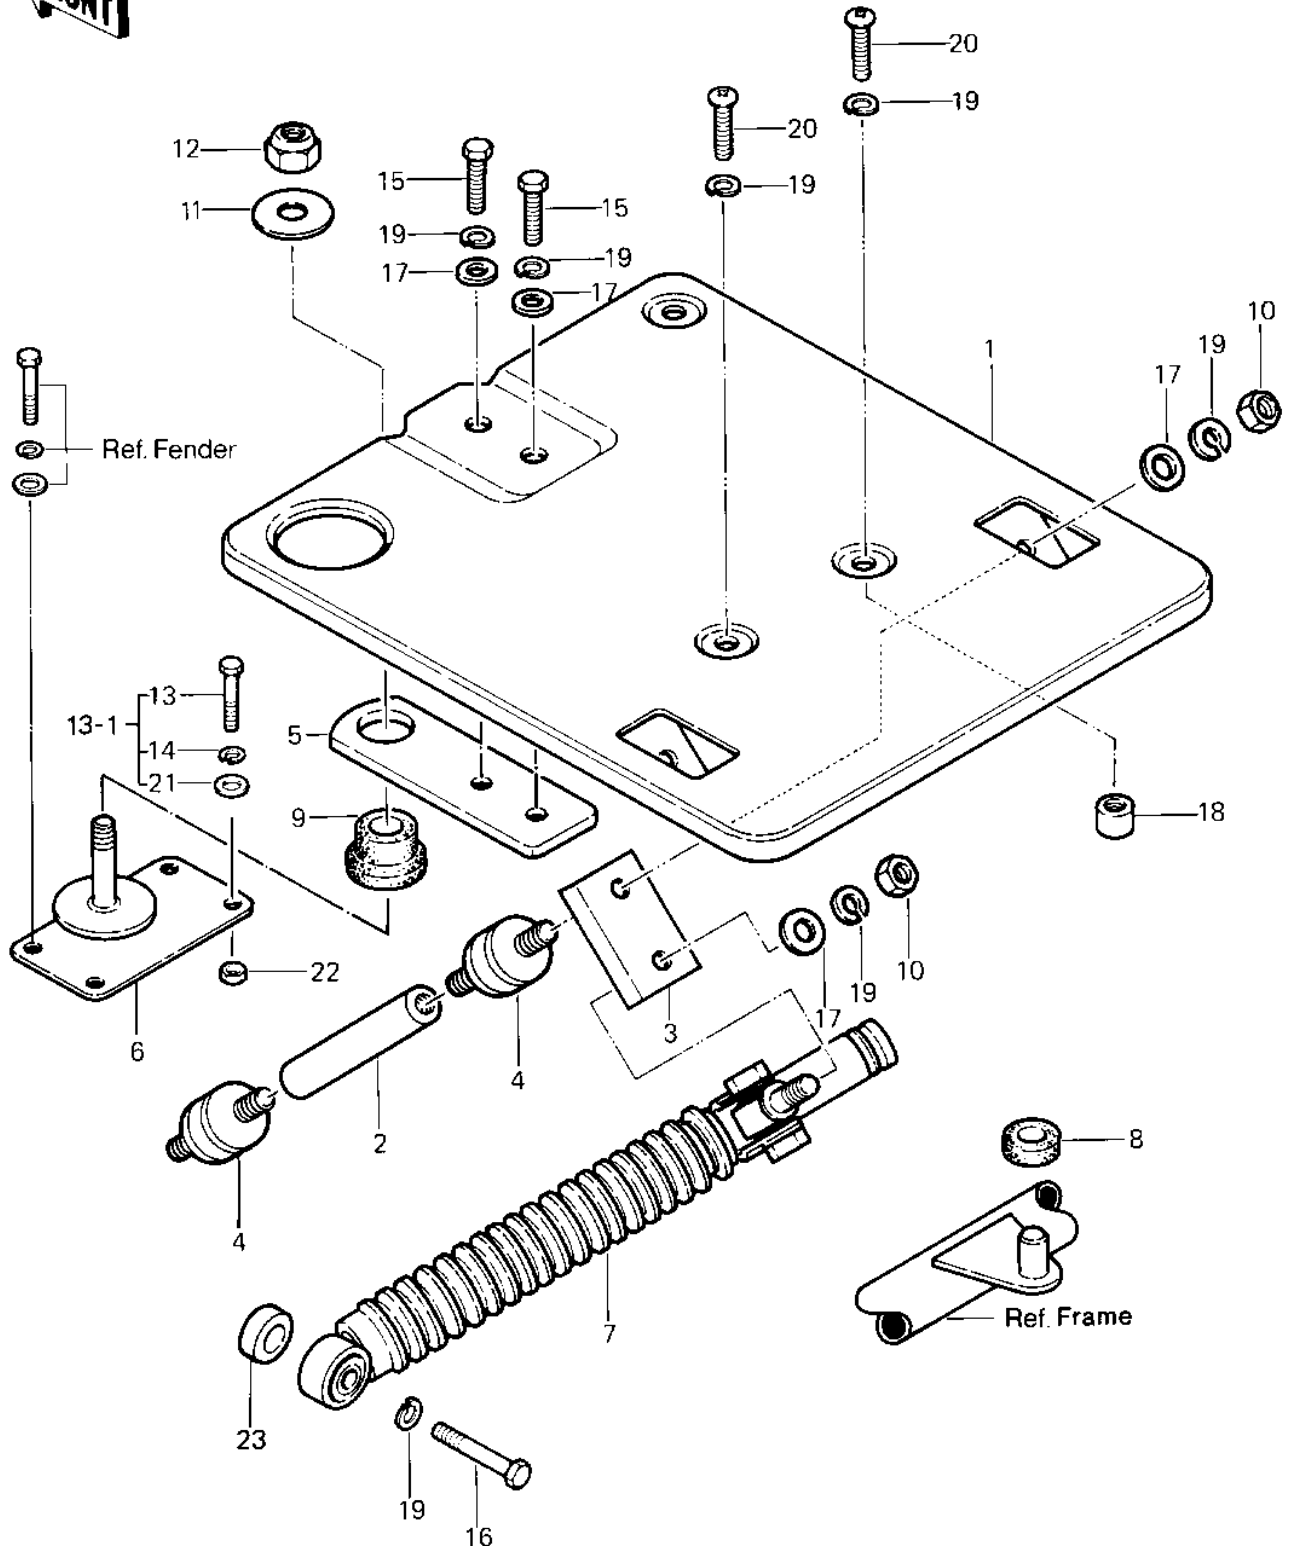

1986 Police 1000 PARTS DIAGRAM

CARRIER

1986 Police 1000 PARTS LIST

CARRIER

ITEM NAME	PART NUMBER	QUANTITY
CARRIER (Ref # 1)	53029-4002	
ARM,CARRIER S.DAMPER (Ref # 2)	21083-4006	
BRACKET,CARRIER DAMPE (Ref # 3)	11034-4103	
DAMPER,CARRIER,SIDE (Ref # 4)	92075-4040	
BRACKET (Ref # 5)	11034-4034	
BRACKET,FR CARRIER DA (Ref # 6)	11034-4159	
SHOCK ABSBR RR CARRI (Ref # 7)	45014-4005	
DAMPER RUBBER (Ref # 8)	92075-203	
DAMPER (Ref # 9)	92075-4006	
NUT,8M/M (Ref # 10)	317B0800	
WASHER (Ref # 11)	92022-4002	
NUT-LOCK,12MM (Ref # 12)	92019-009	
BOLT 6X22 (Ref # 13)	112B0622	
BOLT-UPSET-WSP (Ref # 13-1)	187B0622	
WASHER SPRING 6MM (Ref # 14)	461F0600	
BOLT-SMALL-UPSET,8X16 (Ref # 15)	115G0816	
BOLT-SMALL-UPSET,8X16 (Ref # 15)	115G0816	
BOLT (Ref # 16)	114G0836	
BOLT,SMALL UPSET (Ref # 16)	115G0835	
WASHER PLAIN 8MM (Ref # 17)	411B0800	
BOSS (Ref # 18)	13061-4005	
WASHER SPRING 8MM (Ref # 19)	461F0800	
SCREW 8X14 (Ref # 20)	220B0814	
WASHER PLAIN 6MM (Ref # 21)	411B0600	
NUT-6MM (Ref # 22)	92015-1078	
SPACER, SADDLEBAG (Ref # 23)	92026-4003	