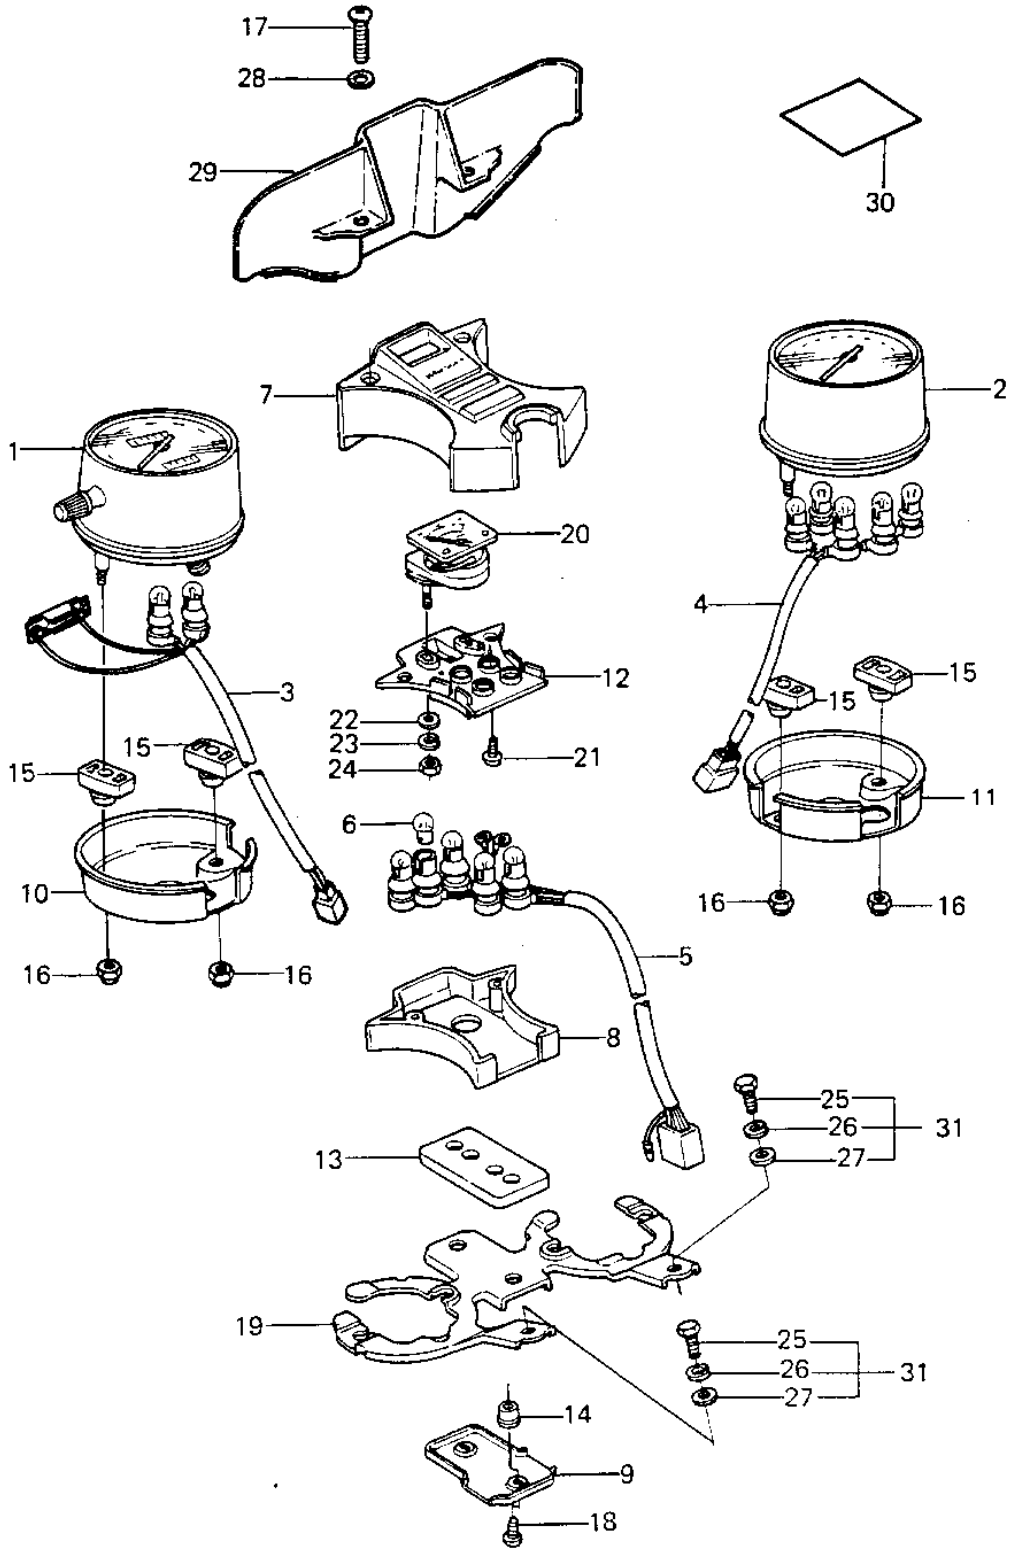

# 1982 Police 1000 PARTS DIAGRAM

METERS

# 1982 Police 1000 PARTS LIST

## METERS

ITEM NAME	PART NUMBER	QUANTITY
SPEEDOMETER,MPH (Ref # 1)	25005-1170	1
TACHOMETER,X1000RPM (Ref # 2)	25015-1114	1
SOCKET-ASSY,SPEEDOMET (Ref # 3)	23008-1142	1
SOCKET-ASSY,TACHOMETE (Ref # 4)	23008-1143	1
SOCKET-ASSY,FUEL METE (Ref # 5)	23008-1144	1
BULB,12V3.4W (Ref # 6)	92069-1007	12
COVER-METER CASE (Ref # 7)	25023-4004	1
COVER,PILOT BOX,LWR (Ref # 8)	14025-4020	1
COVER,METER BRACKET (Ref # 9)	14025-1211	1
COVER,SPEEDOMETER (Ref # 10)	14025-4019	1
COVER,TACHOMETER (Ref # 11)	14025-1458	1
PLATE,SOCKET (Ref # 12)	13169-1238	1
DAMPER,PILOT BOX (Ref # 13)	92075-1246	1
DAMPER RUBBER,MET FIT (Ref # 14)	25019-023	2
SHOCK DAMPER,METER (Ref # 15)	92075-1101	4
NUT-CAP,5MM (Ref # 16)	322C0500	4
SCREW-PAN-CROS (Ref # 17)	220C0445	2
SCREW,TAPPING,4X10 (Ref # 18)	92009-1040	2
BRACKET-METER (Ref # 19)	25008-4001	1
METER,FUEL (Ref # 20)	28011-1027	1
SCREW,TAPPING (Ref # 21)	92008-012	2
WASHER PLAIN 4MM (Ref # 22)	410B0400	2
WASHER SPRING 4MM (Ref # 23)	461F0400	2
NUT,4MM (Ref # 24)	311B0400	4
BOLT-UPSET 6X14 (Ref # 25)	112B0614	2
WASHER SPRING 6MM (Ref # 26)	461F0600	2
WASHER PLAIN 6MM (Ref # 27)	411B0600	2
WASHER-PLANE-SMALL (Ref # 28)	410F0400	2
WASHER-PLANE-SMALL (Ref # 28)	410F0400	2

## METERS

ITEM NAME	PART NUMBER	QUANTITY
COVER-METER CASE (Ref # 29)	25023-4003	1
LABEL,BRAKE-IN (Ref # 30)	56040-1007	1
BOLT 6X14 (Ref # 31)	187B0614	2