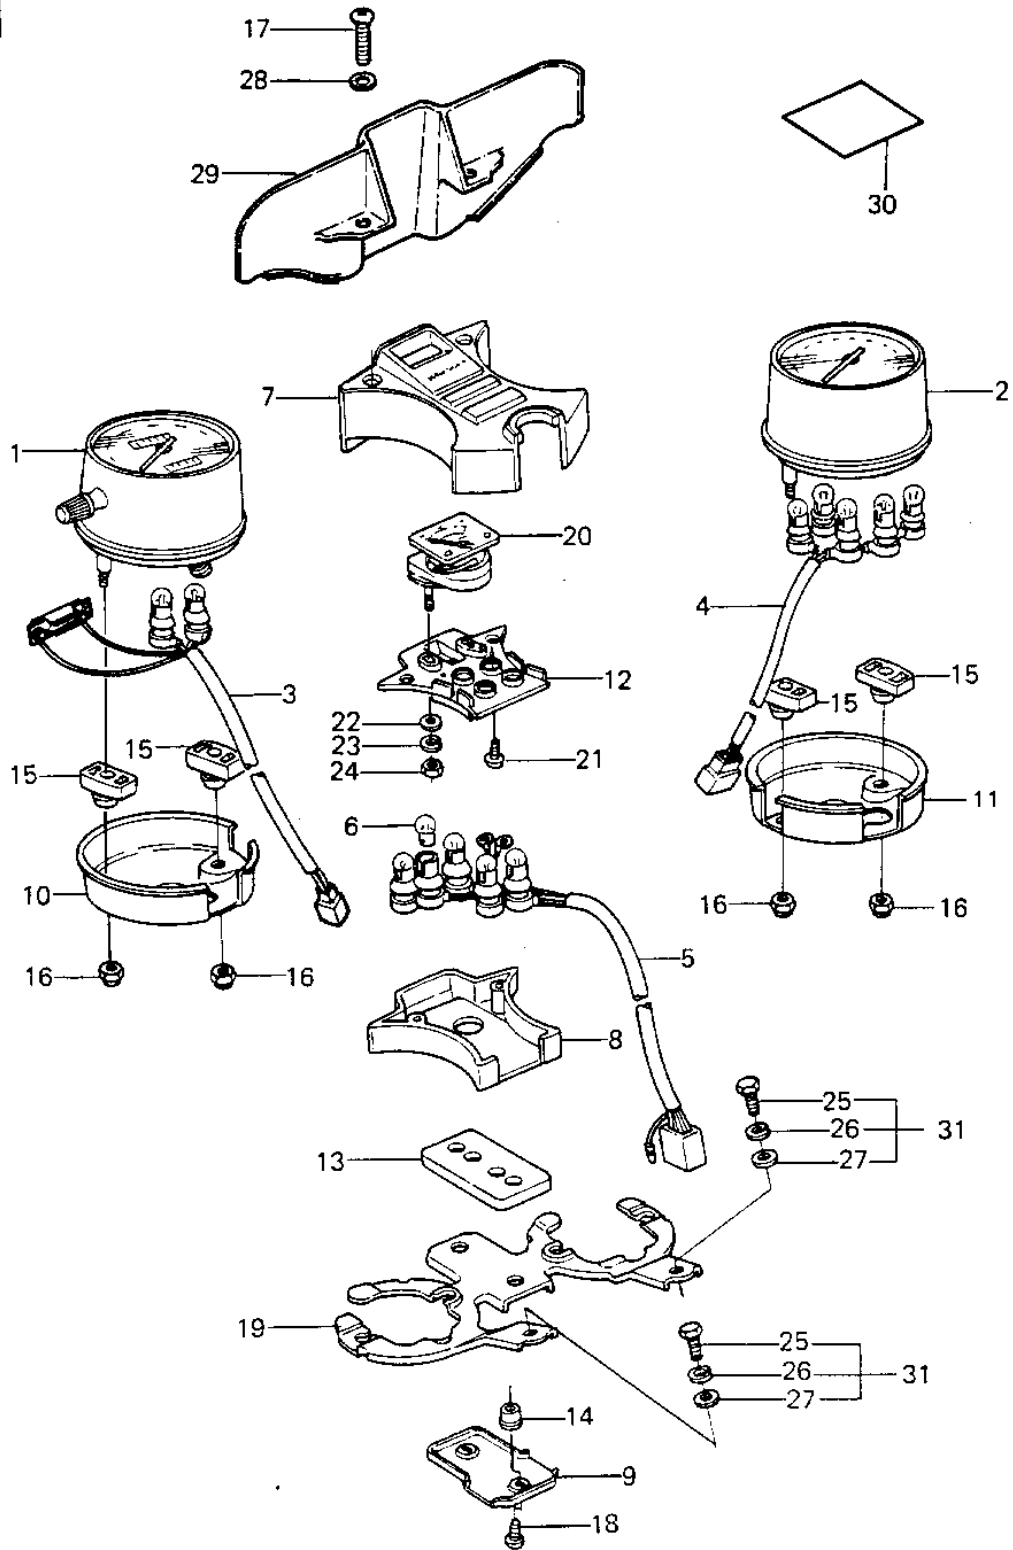

# 1984 Police 1000 PARTS DIAGRAM

METERS

# 1984 Police 1000 PARTS LIST

## METERS

ITEM NAME	PART NUMBER	QUANTITY
SPEEDOMETER,MPH (Ref # 1)	25005-1170	
TACHOMETER,X1000RPM (Ref # 2)	25015-1114	
SOCKET-ASSY,SPEEDOMET (Ref # 3)	23008-1142	
SOCKET-ASSY,TACHOMETE (Ref # 4)	23008-1143	
SOCKET-ASSY,FUEL METE (Ref # 5)	23008-1144	
BULB,12V3.4W (Ref # 6)	92069-1007	
COVER-METER CASE (Ref # 7)	25023-4004	
COVER,PILOT BOX,LWR (Ref # 8)	14025-4020	
COVER,METER BRACKET (Ref # 9)	14025-1211	
COVER,SPEEDOMETER (Ref # 10)	14025-4019	
COVER,TACHOMETER (Ref # 11)	14025-1458	
PLATE,SOCKET (Ref # 12)	13169-1238	
DAMPER,PILOT BOX (Ref # 13)	92075-1246	
DAMPER RUBBER,MET FIT (Ref # 14)	25019-023	
SHOCK DAMPER,METER (Ref # 15)	92075-1101	
NUT-CAP,5MM (Ref # 16)	322C0500	
SCREW-PAN-CROS (Ref # 17)	220C0445	
SCREW,TAPPING,4X10 (Ref # 18)	92009-1040	
BRACKET-METER (Ref # 19)	25008-4001	
METER,FUEL (Ref # 20)	28011-1027	
SCREW,TAPPING (Ref # 21)	92008-012	
WASHER PLAIN 4MM (Ref # 22)	410B0400	
WASHER SPRING 4MM (Ref # 23)	461F0400	
NUT,4MM (Ref # 24)	311B0400	
BOLT-UPSET 6X14 (Ref # 25)	112B0614	
WASHER SPRING 6MM (Ref # 26)	461F0600	
WASHER PLAIN 6MM (Ref # 27)	411B0600	
WASHER-PLANE-SMALL (Ref # 28)	410F0400	
WASHER-PLANE-SMALL (Ref # 28)	410F0400	

## METERS

ITEM NAME	PART NUMBER	QUANTITY
COVER-METER CASE (Ref # 29)	25023-4003	
LABEL,BRAKE-IN (Ref # 30)	56040-1007	
BOLT 6X14 (Ref # 31)	187B0614	