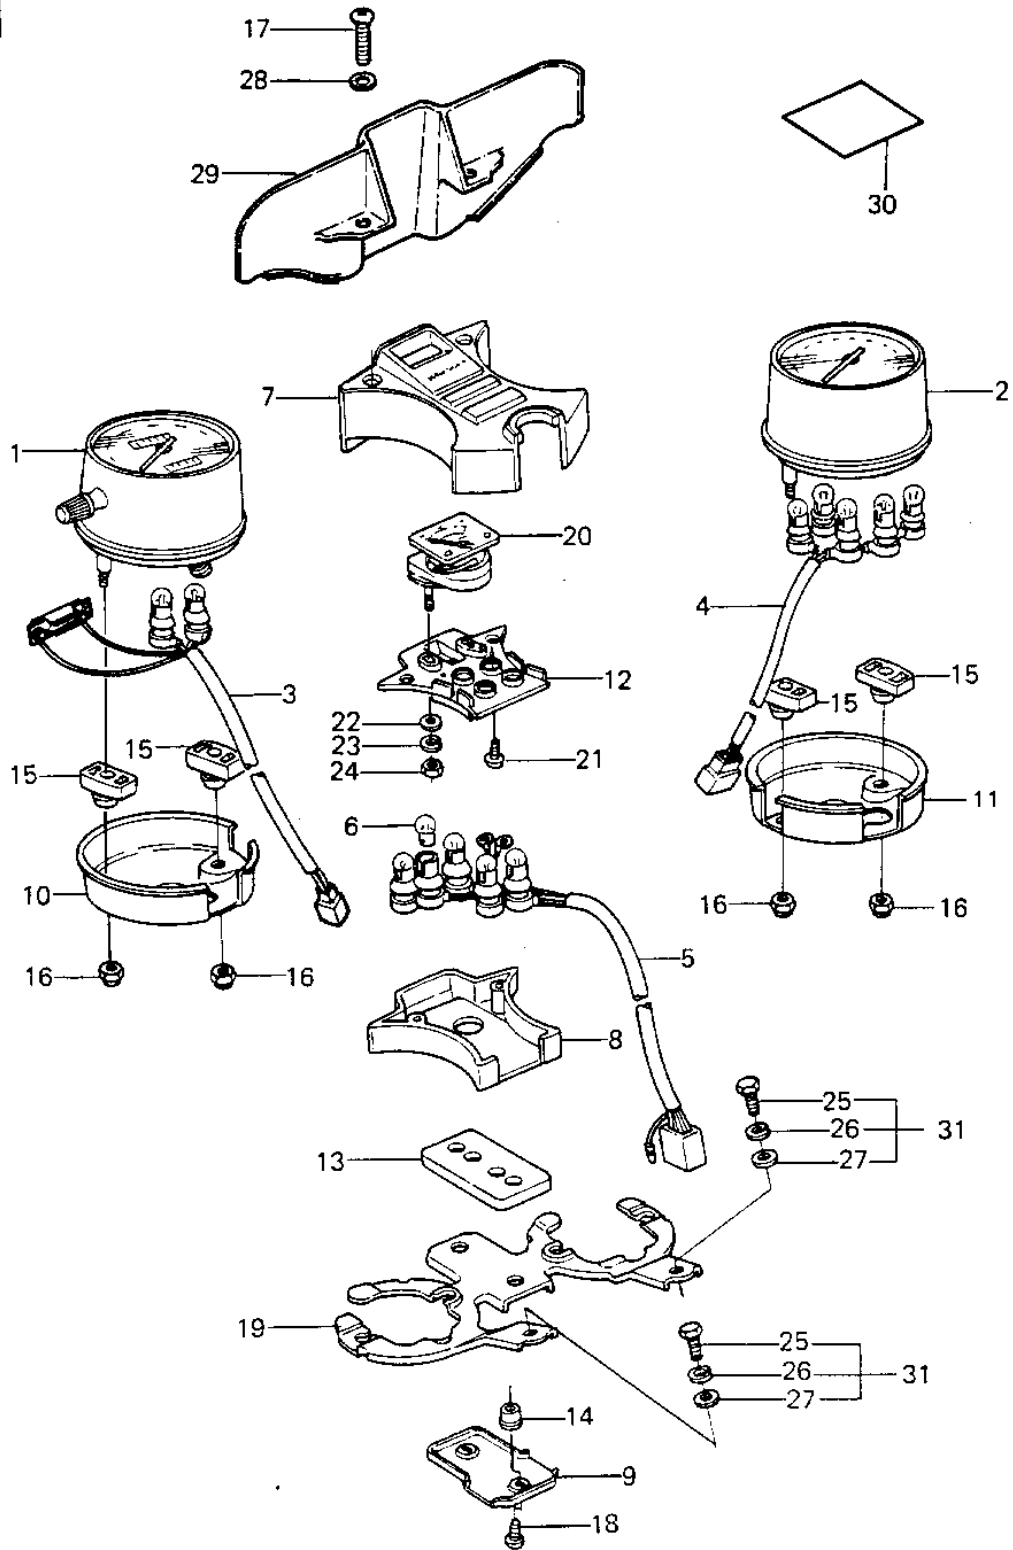

# 1985 Police 1000 PARTS DIAGRAM

METERS

# 1985 Police 1000 PARTS LIST

## METERS

ITEM NAME	PART NUMBER	QUANTITY
SPEEDOMETER,MPH (Ref # 1)	25005-1170	
TACHOMETER,X1000RPM (Ref # 2)	25015-1114	
SOCKET-ASSY,SPEEDOMET (Ref # 3)	23008-1142	
SOCKET-ASSY,TACHOMETE (Ref # 4)	23008-1143	
SOCKET-ASSY,FUEL METE (Ref # 5)	23008-1144	
BULB,12V3.4W (Ref # 6)	92069-1007	
COVER-METER CASE (Ref # 7)	25023-4004	
COVER,PILOT BOX,LWR (Ref # 8)	14025-4020	
COVER,METER BRACKET (Ref # 9)	14025-1211	
COVER,SPEEDOMETER (Ref # 10)	14025-4019	
COVER,TACHOMETER (Ref # 11)	14025-1458	
PLATE,SOCKET (Ref # 12)	13169-1238	
DAMPER,PILOT BOX (Ref # 13)	92075-1246	
DAMPER RUBBER,MET FIT (Ref # 14)	25019-023	
SHOCK DAMPER,METER (Ref # 15)	92075-1101	
NUT-CAP,5MM (Ref # 16)	322C0500	
SCREW-PAN-CROS (Ref # 17)	220C0445	
SCREW,TAPPING,4X10 (Ref # 18)	92009-1040	
BRACKET-METER (Ref # 19)	25008-4001	
METER,FUEL (Ref # 20)	28011-1027	
SCREW,TAPPING (Ref # 21)	92008-012	
WASHER PLAIN 4MM (Ref # 22)	410B0400	
WASHER SPRING 4MM (Ref # 23)	461F0400	
NUT,4MM (Ref # 24)	311B0400	
BOLT-UPSET 6X14 (Ref # 25)	112B0614	
WASHER SPRING 6MM (Ref # 26)	461F0600	
WASHER PLAIN 6MM (Ref # 27)	411B0600	
WASHER-PLANE-SMALL (Ref # 28)	410F0400	
WASHER-PLANE-SMALL (Ref # 28)	410F0400	

## METERS

ITEM NAME	PART NUMBER	QUANTITY
COVER-METER CASE (Ref # 29)	25023-4003	
LABEL,BRAKE-IN (Ref # 30)	56040-1007	
BOLT 6X14 (Ref # 31)	187B0614	