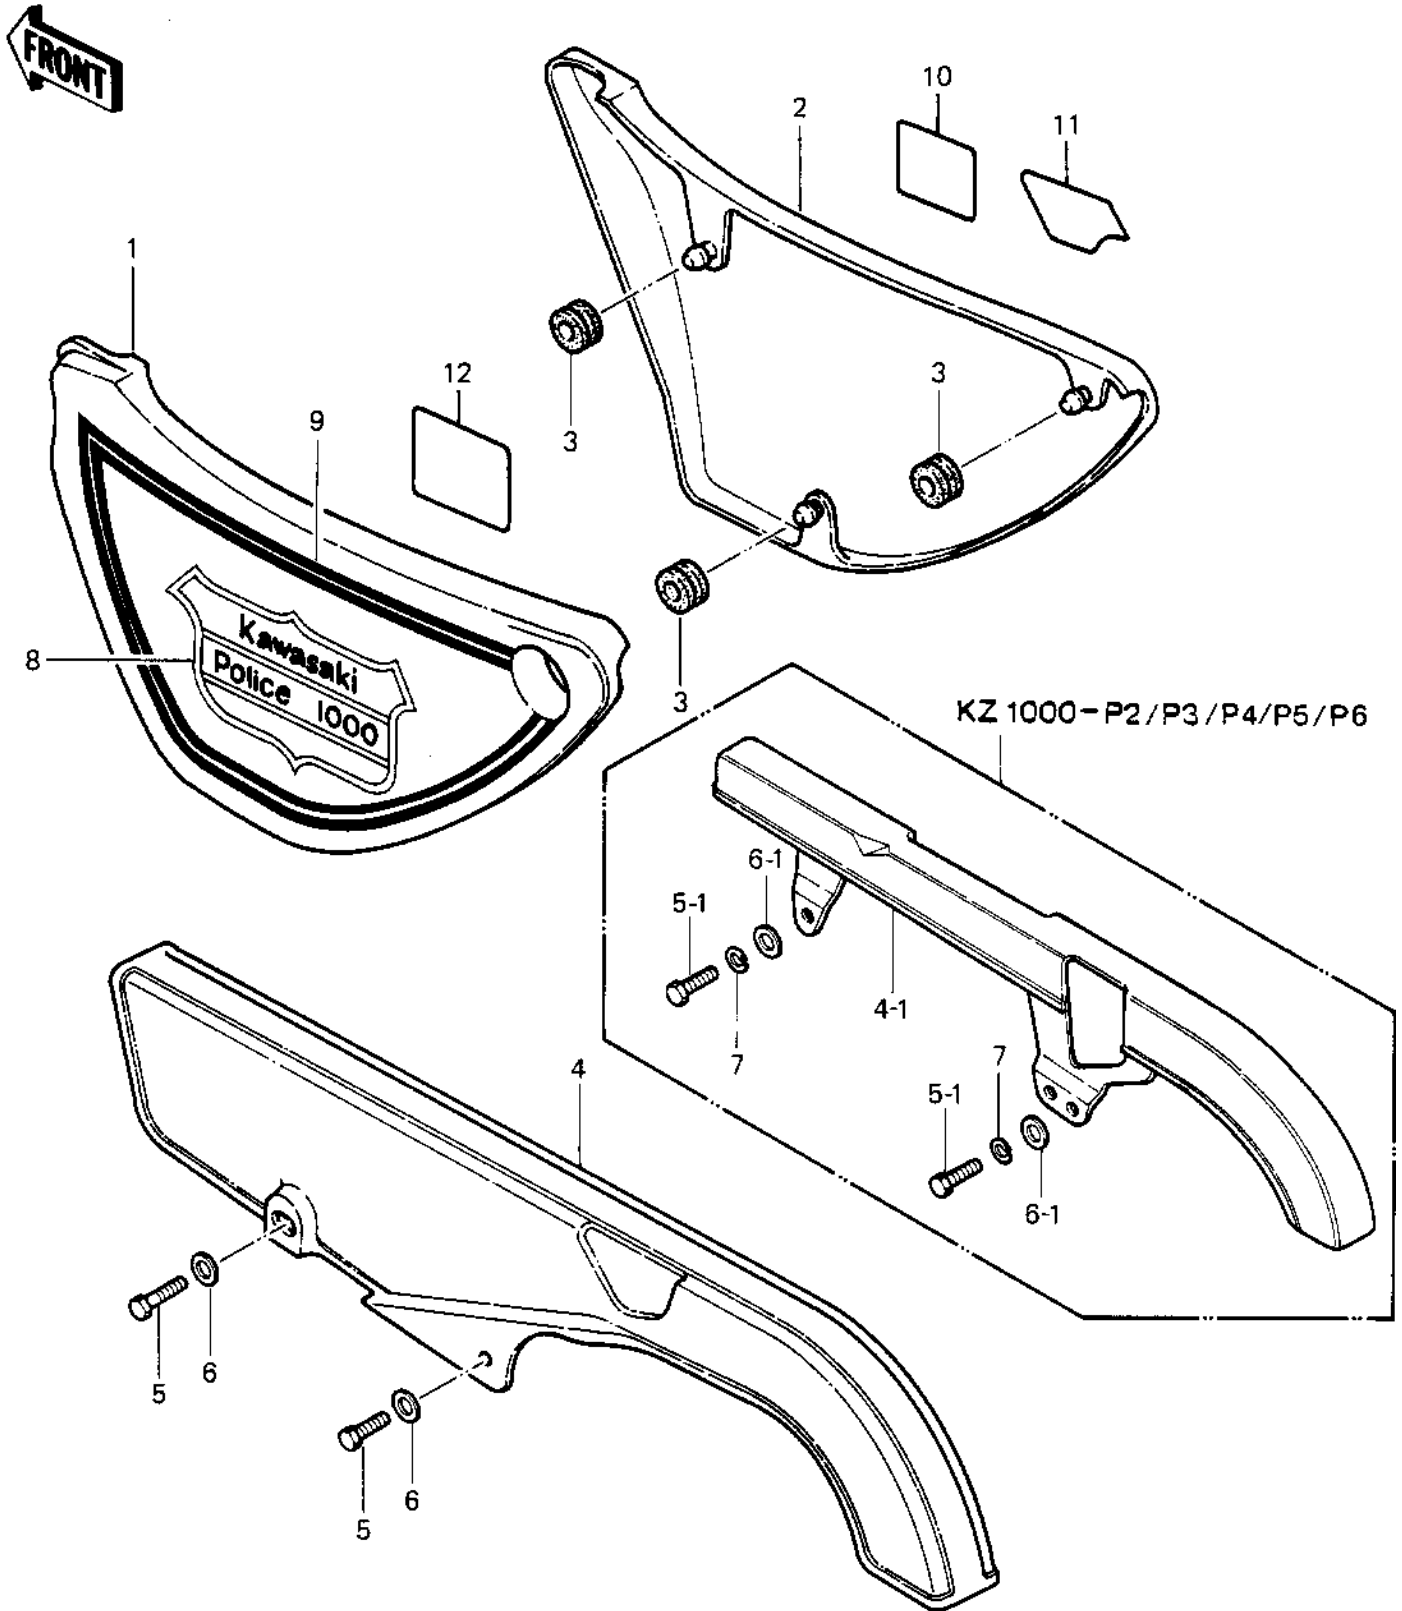

1982 Police 1000 PARTS DIAGRAM

SIDE COVERS/CHAIN COVER

1982 Police 1000 PARTS LIST

SIDE COVERS/CHAIN COVER

ITEM NAME	PART NUMBER	QUANTITY
COVER-SIDE,WHITE-LH (Ref # 1)	36001-1110-8C	1
COVER-SIDE,WHITE-RH (Ref # 2)	36001-1111-8C	1
GROMMET (Ref # 3)	92071-056	6
CASE-CHAIN (Ref # 4)	36014-1061	1
CASE-CHAIN (Ref # 4-1)	36014-1034	1
BOLT,HEAX HEAD,6X14 (Ref # 5)	92001-115	2
BOLT-UPSET,6X16 (Ref # 5-1)	112G0616	3
WASHER,8.5X20X1.6 (Ref # 6)	92022-1561	2
WASHER PLAIN 6MM (Ref # 6-1)	411B0600	3
WASHER SPRING 6MM (Ref # 7)	461F0600	3
EMBLEM (Ref # 8)	56014-4020	2
PATTERN,SIDE COVER (Ref # 9)	56027-4075	1
PATTERN,SIDE COVER (Ref # 9)	56027-4076	1
LABEL,BATTERY VENT (Ref # 10)	56031-1159	1
LABEL,OIL&OIL FILTER (Ref # 11)	56031-1162	1
LABEL-MANUAL,DAILY SA (Ref # 12)	56031-1188	1