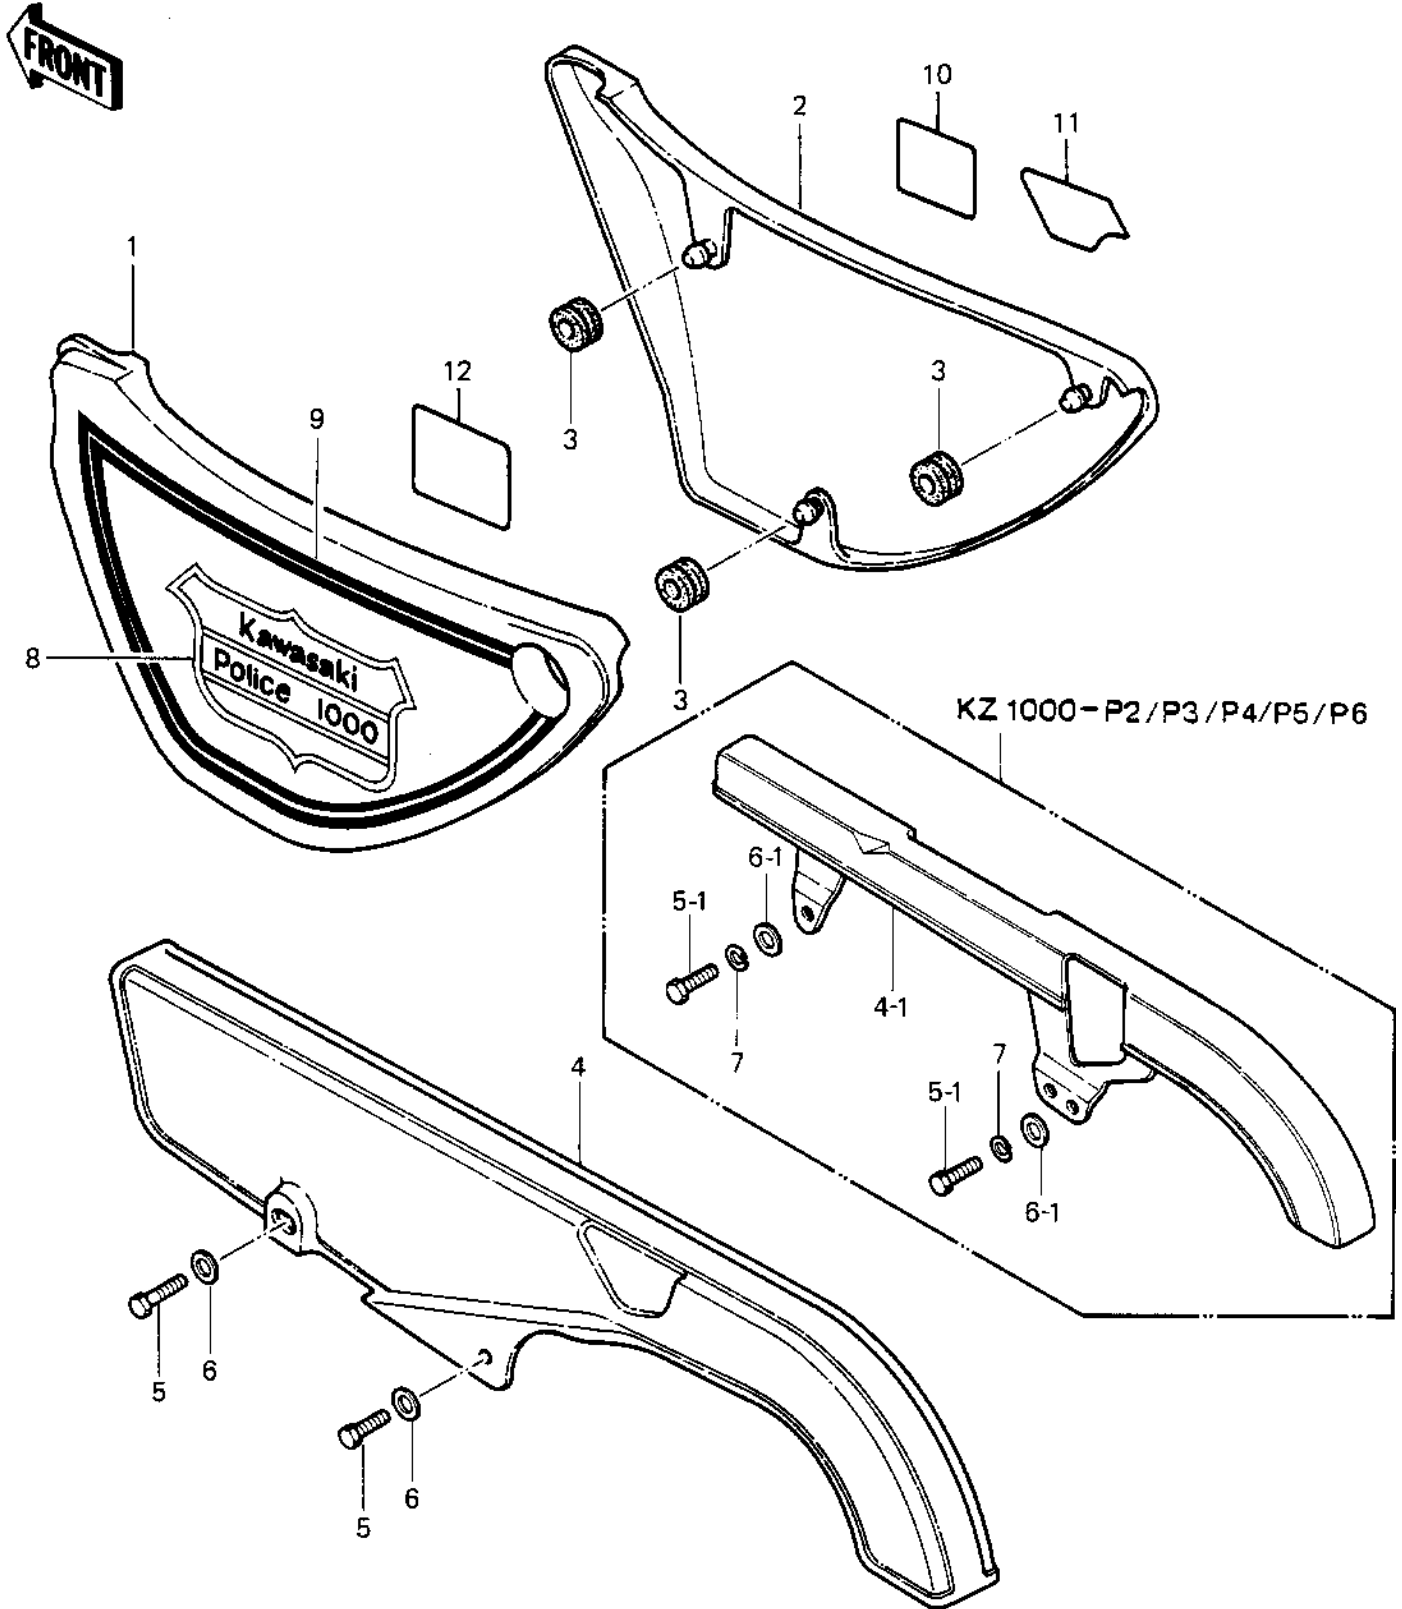

1984 Police 1000 PARTS DIAGRAM

SIDE COVERS/CHAIN COVER

1984 Police 1000 PARTS LIST

SIDE COVERS/CHAIN COVER

ITEM NAME	PART NUMBER	QUANTITY
COVER-SIDE,WHITE-LH (Ref # 1)	36001-1110-8C	
COVER-SIDE,WHITE-RH (Ref # 2)	36001-1111-8C	
GROMMET (Ref # 3)	92071-056	
CASE-CHAIN (Ref # 4)	36014-1061	
CASE-CHAIN (Ref # 4-1)	36014-1034	
BOLT,HEAX HEAD,6X14 (Ref # 5)	92001-115	
BOLT-UPSET,6X16 (Ref # 5-1)	112G0616	
WASHER,8.5X20X1.6 (Ref # 6)	92022-1561	
WASHER PLAIN 6MM (Ref # 6-1)	411B0600	
WASHER SPRING 6MM (Ref # 7)	461F0600	
EMBLEM (Ref # 8)	56014-4020	
PATTERN,SIDE COVER (Ref # 9)	56027-4075	
PATTERN,SIDE COVER (Ref # 9)	56027-4076	
LABEL,BATTERY VENT (Ref # 10)	56031-1159	
LABEL,OIL&OIL FILTER (Ref # 11)	56031-1162	
LABEL-MANUAL,DAILY SA (Ref # 12)	56031-1188	