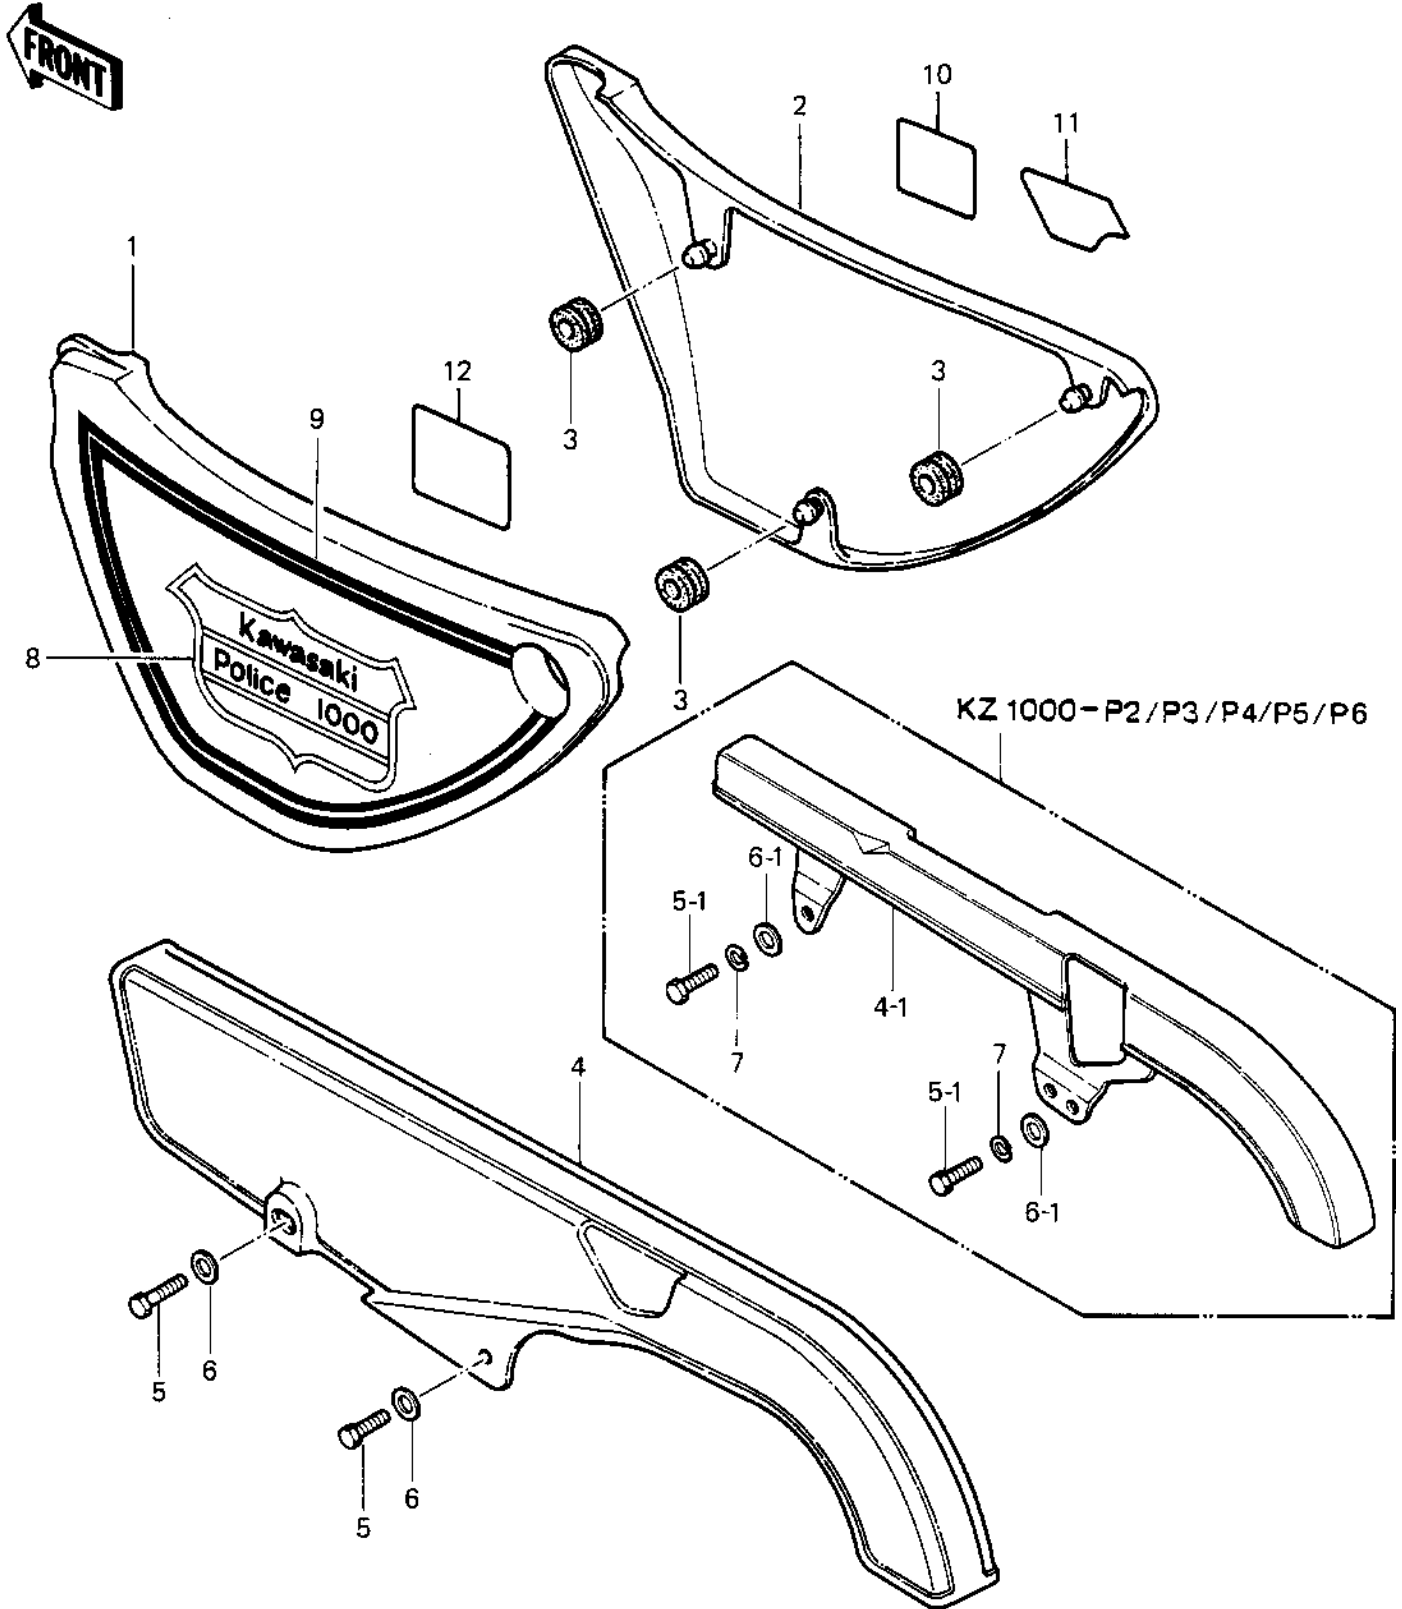

1985 Police 1000 PARTS DIAGRAM

SIDE COVERS/CHAIN COVER

1985 Police 1000 PARTS LIST

SIDE COVERS/CHAIN COVER

ITEM NAME	PART NUMBER	QUANTITY
COVER-SIDE,WHITE-LH (Ref # 1)	36001-1110-8C	
COVER-SIDE,WHITE-RH (Ref # 2)	36001-1111-8C	
GROMMET (Ref # 3)	92071-056	
CASE-CHAIN (Ref # 4)	36014-1061	
CASE-CHAIN (Ref # 4-1)	36014-1034	
BOLT,HEAX HEAD,6X14 (Ref # 5)	92001-115	
BOLT-UPSET,6X16 (Ref # 5-1)	112G0616	
WASHER,8.5X20X1.6 (Ref # 6)	92022-1561	
WASHER PLAIN 6MM (Ref # 6-1)	411B0600	
WASHER SPRING 6MM (Ref # 7)	461F0600	
EMBLEM (Ref # 8)	56014-4020	
PATTERN,SIDE COVER (Ref # 9)	56027-4075	
PATTERN,SIDE COVER (Ref # 9)	56027-4076	
LABEL,BATTERY VENT (Ref # 10)	56031-1159	
LABEL,OIL&OIL FILTER (Ref # 11)	56031-1162	
LABEL-MANUAL,DAILY SA (Ref # 12)	56031-1188	