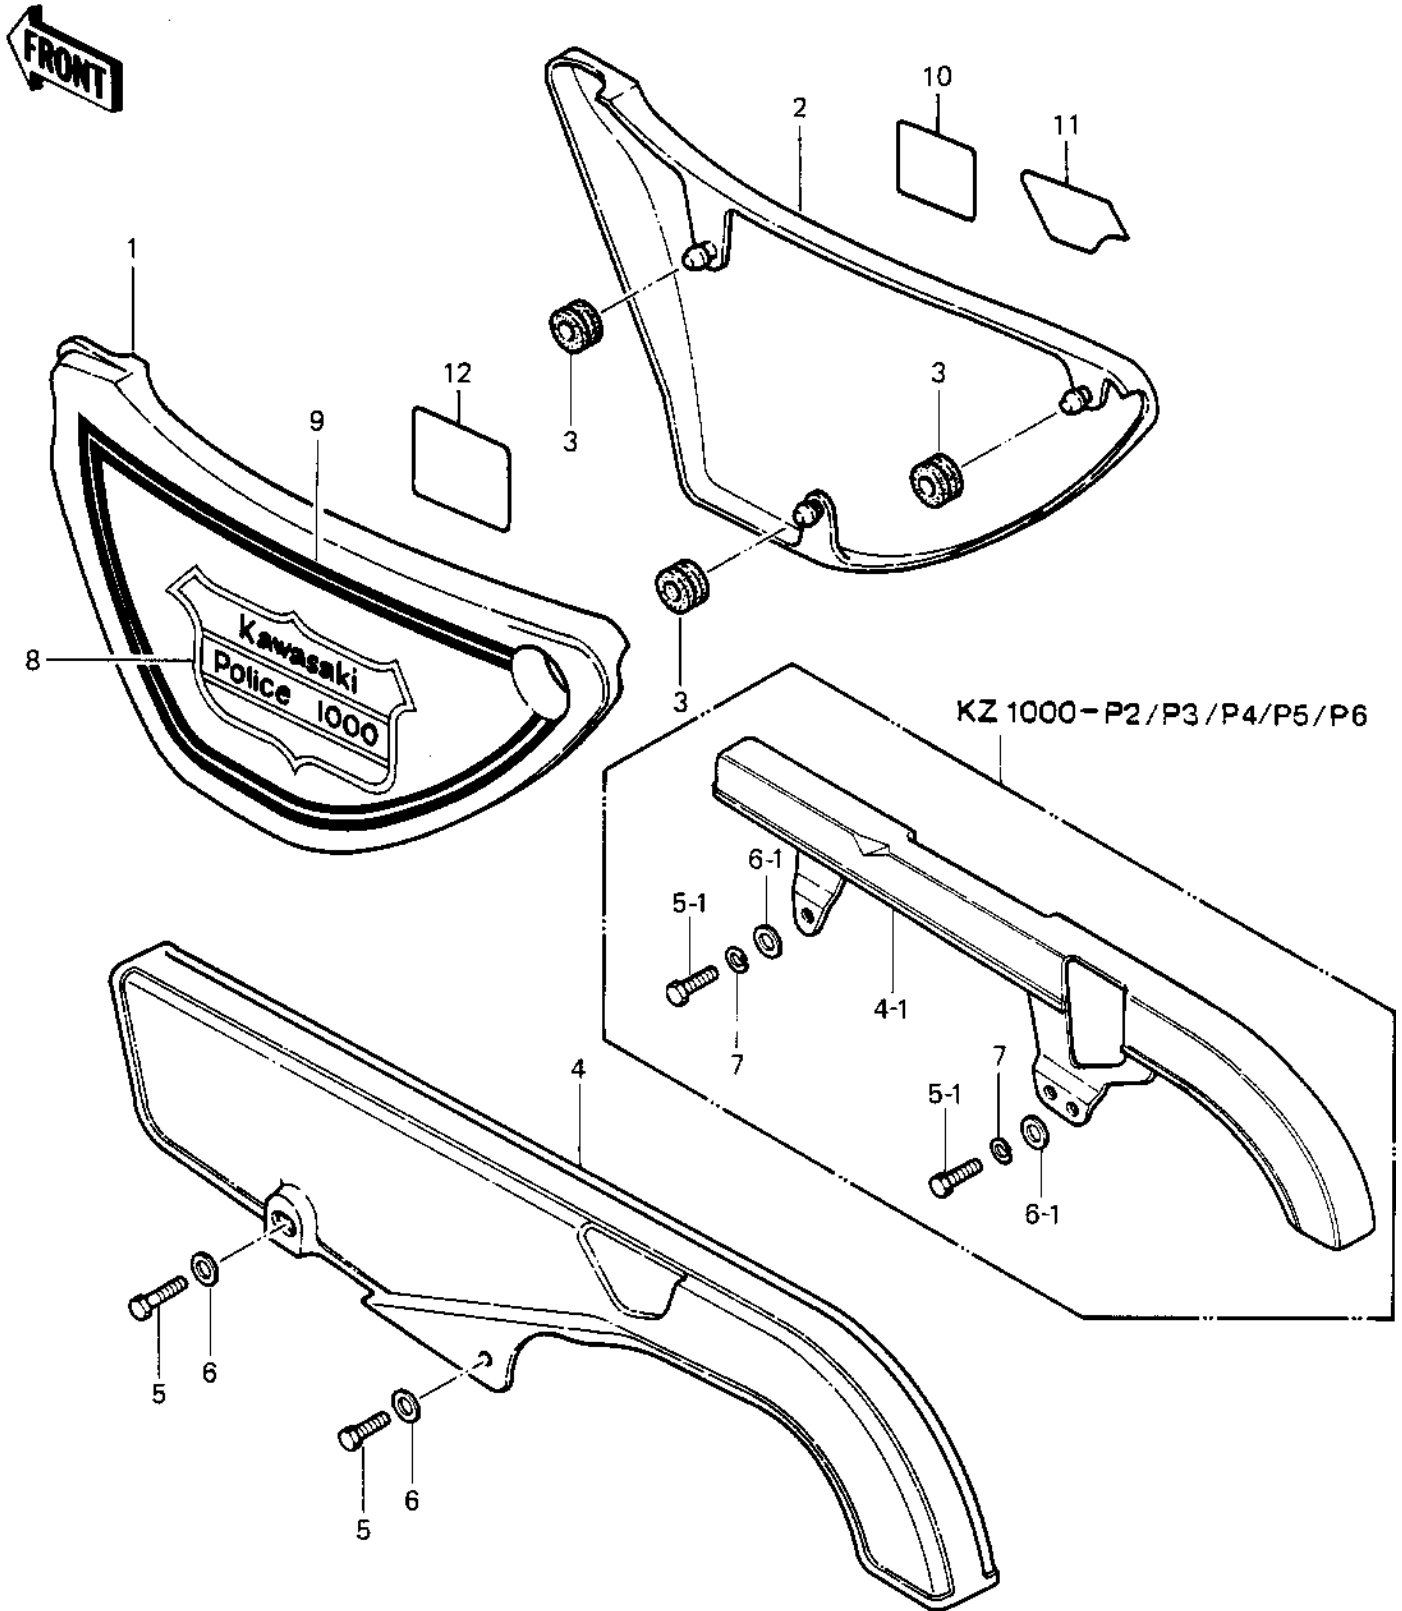

# 1986 Police 1000 PARTS DIAGRAM

SIDE COVERS/CHAIN COVER

# 1986 Police 1000 PARTS LIST

## SIDE COVERS/CHAIN COVER

ITEM NAME	PART NUMBER	QUANTITY
COVER-SIDE,WHITE-LH (Ref # 1)	36001-1110-8C	
COVER-SIDE,WHITE-RH (Ref # 2)	36001-1111-8C	
GROMMET (Ref # 3)	92071-056	
CASE-CHAIN (Ref # 4)	36014-1061	
CASE-CHAIN (Ref # 4-1)	36014-1034	
BOLT,HEAX HEAD,6X14 (Ref # 5)	92001-115	
BOLT-UPSET,6X16 (Ref # 5-1)	112G0616	
WASHER,8.5X20X1.6 (Ref # 6)	92022-1561	
WASHER PLAIN 6MM (Ref # 6-1)	411B0600	
WASHER SPRING 6MM (Ref # 7)	461F0600	
EMBLEM (Ref # 8)	56014-4020	
PATTERN,SIDE COVER (Ref # 9)	56027-4075	
PATTERN,SIDE COVER (Ref # 9)	56027-4076	
LABEL,BATTERY VENT (Ref # 10)	56031-1159	
LABEL,OIL&OIL FILTER (Ref # 11)	56031-1162	
LABEL-MANUAL,DAILY SA (Ref # 12)	56031-1188	