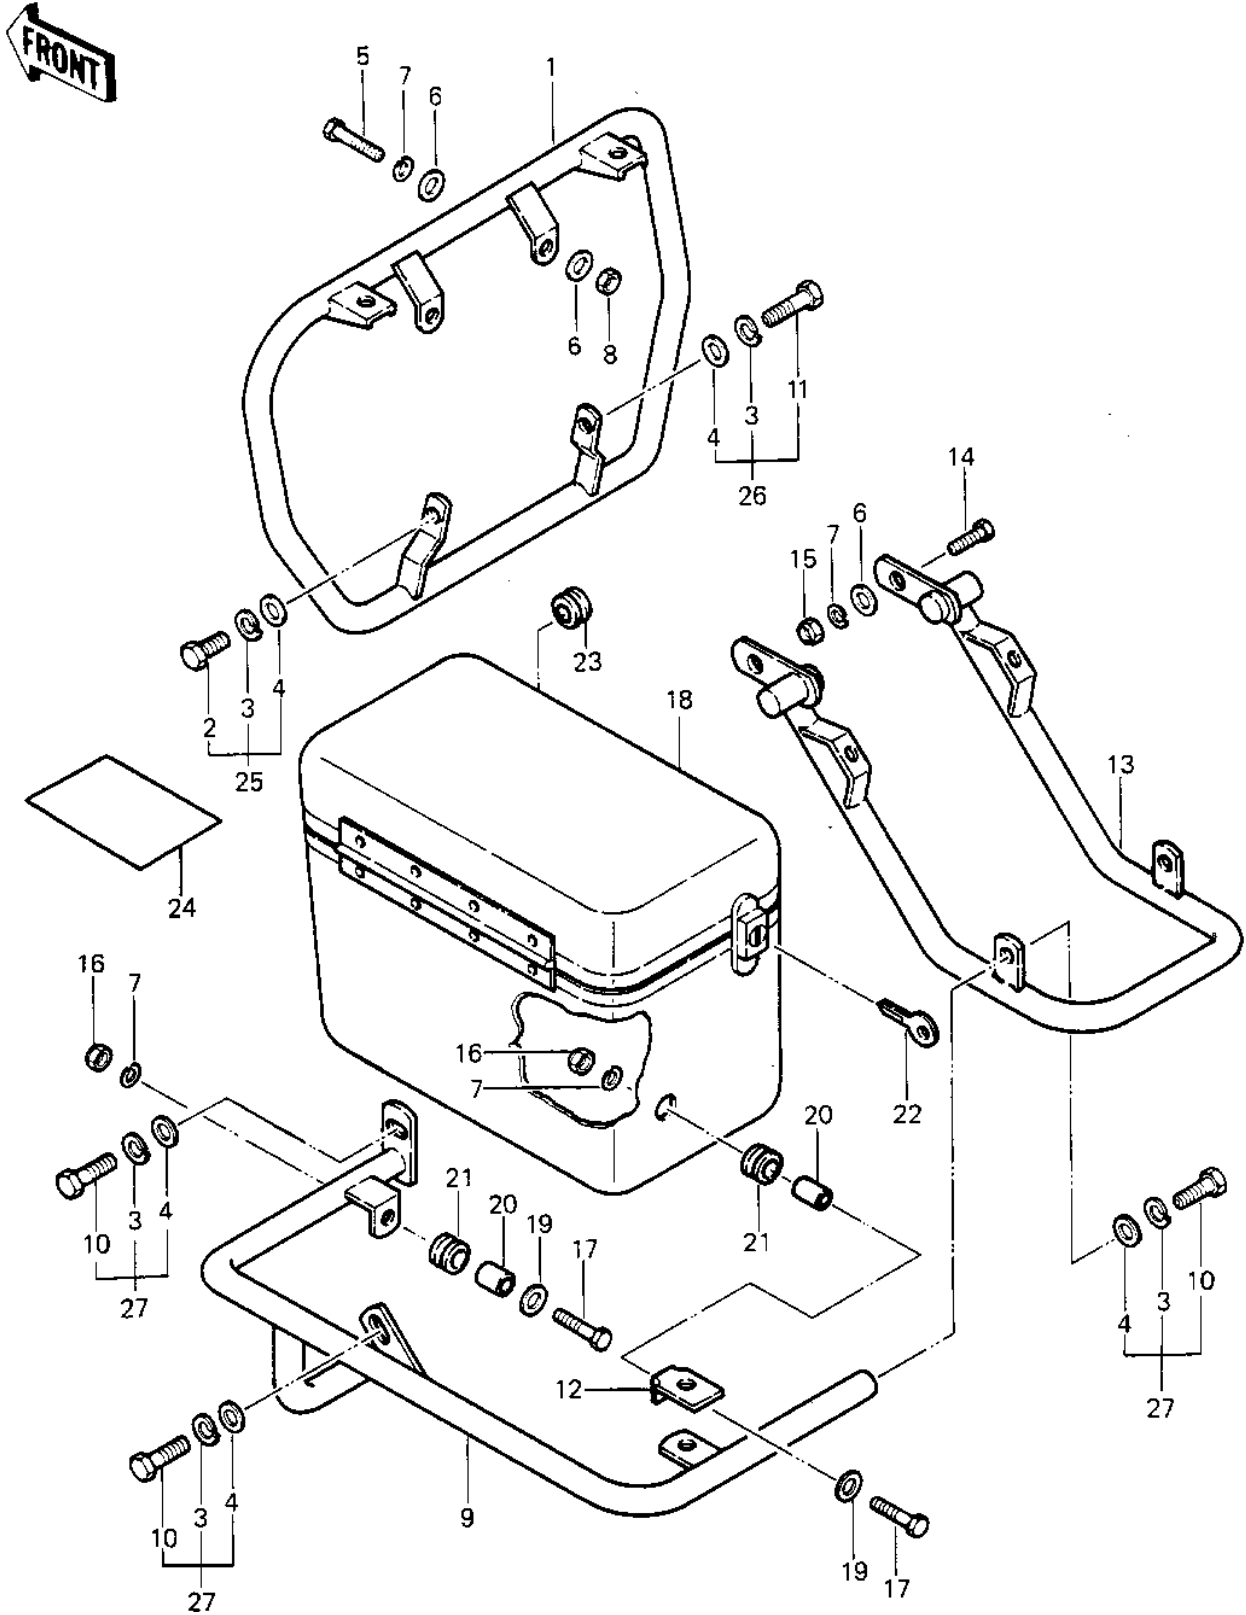

1982 Police 1000 PARTS DIAGRAM

GUARDS/SADDLEBAGS

1982 Police 1000 PARTS LIST

GUARDS/SADDLEBAGS

ITEM NAME	PART NUMBER	QUANTITY
GUARD,FR (Ref # 1)	55020-1070	1
BOLT-UPSET,10X20 (Ref # 2)	112B1020	1
WASHER SPRING 10MM (Ref # 3)	461F1000	8
WASHER PLAIN 10MM (Ref # 4)	410B1000	8
WASHER PLAIN 10MM (Ref # 4)	411B1000	8
BOLT-SMALL-UPSET (Ref # 5)	115G0845	2
WASHER PLAIN 8MM (Ref # 6)	410B0800	6
WASHER SPRING 8MM (Ref # 7)	461F0800	8
NUT,8M/M (Ref # 8)	317B0800	2
GUARD,SADDLE BAG,LH (Ref # 9)	55020-1071	1
GUARD,SADDLE BAG,RH (Ref # 9)	55020-1072	1
BOLT-UPSET,10X30 (Ref # 10)	112G1030	6
BOLT,HEX HEAD 10X40 (Ref # 11)	92001-1253	1
BRACKET,CARRIER DAMPE (Ref # 12)	11034-4137	2
GUARD,RR (Ref # 13)	55020-1073	1
BOLT-SMALL-UPSET 8X25 (Ref # 14)	115G0825	2
NUT,8MM (Ref # 15)	311B0800	2
NUT,CAP,8M/M (Ref # 16)	323N0800	6
BOLT-SMALL-UPSET (Ref # 17)	115B0832	6
BOLT-SMALL-UPSET 8X25 (Ref # 17)	115G0825	6
SADDLEBAG,LH (Ref # 18)	56008-4006	1
SADDLEBAG,RH (Ref # 18)	56008-4007	1
WASHER,8.5X20X1.6 (Ref # 19)	92022-1561	6
COLLAR (Ref # 20)	92027-280	6
DAMPER,SADDLEBAG (Ref # 21)	92075-303	6
KEY SET-POLICE SDDLBG (Ref # 22)	27008-4001	AR
DAMPER-AMP HARNESS (Ref # 23)	92075-4012	1
LABEL,TIRE&LOAD DATA (Ref # 24)	56037-4012	1
UNAVAILABLE IN PRICE BOOK (Ref # 25)	162B1-020	1