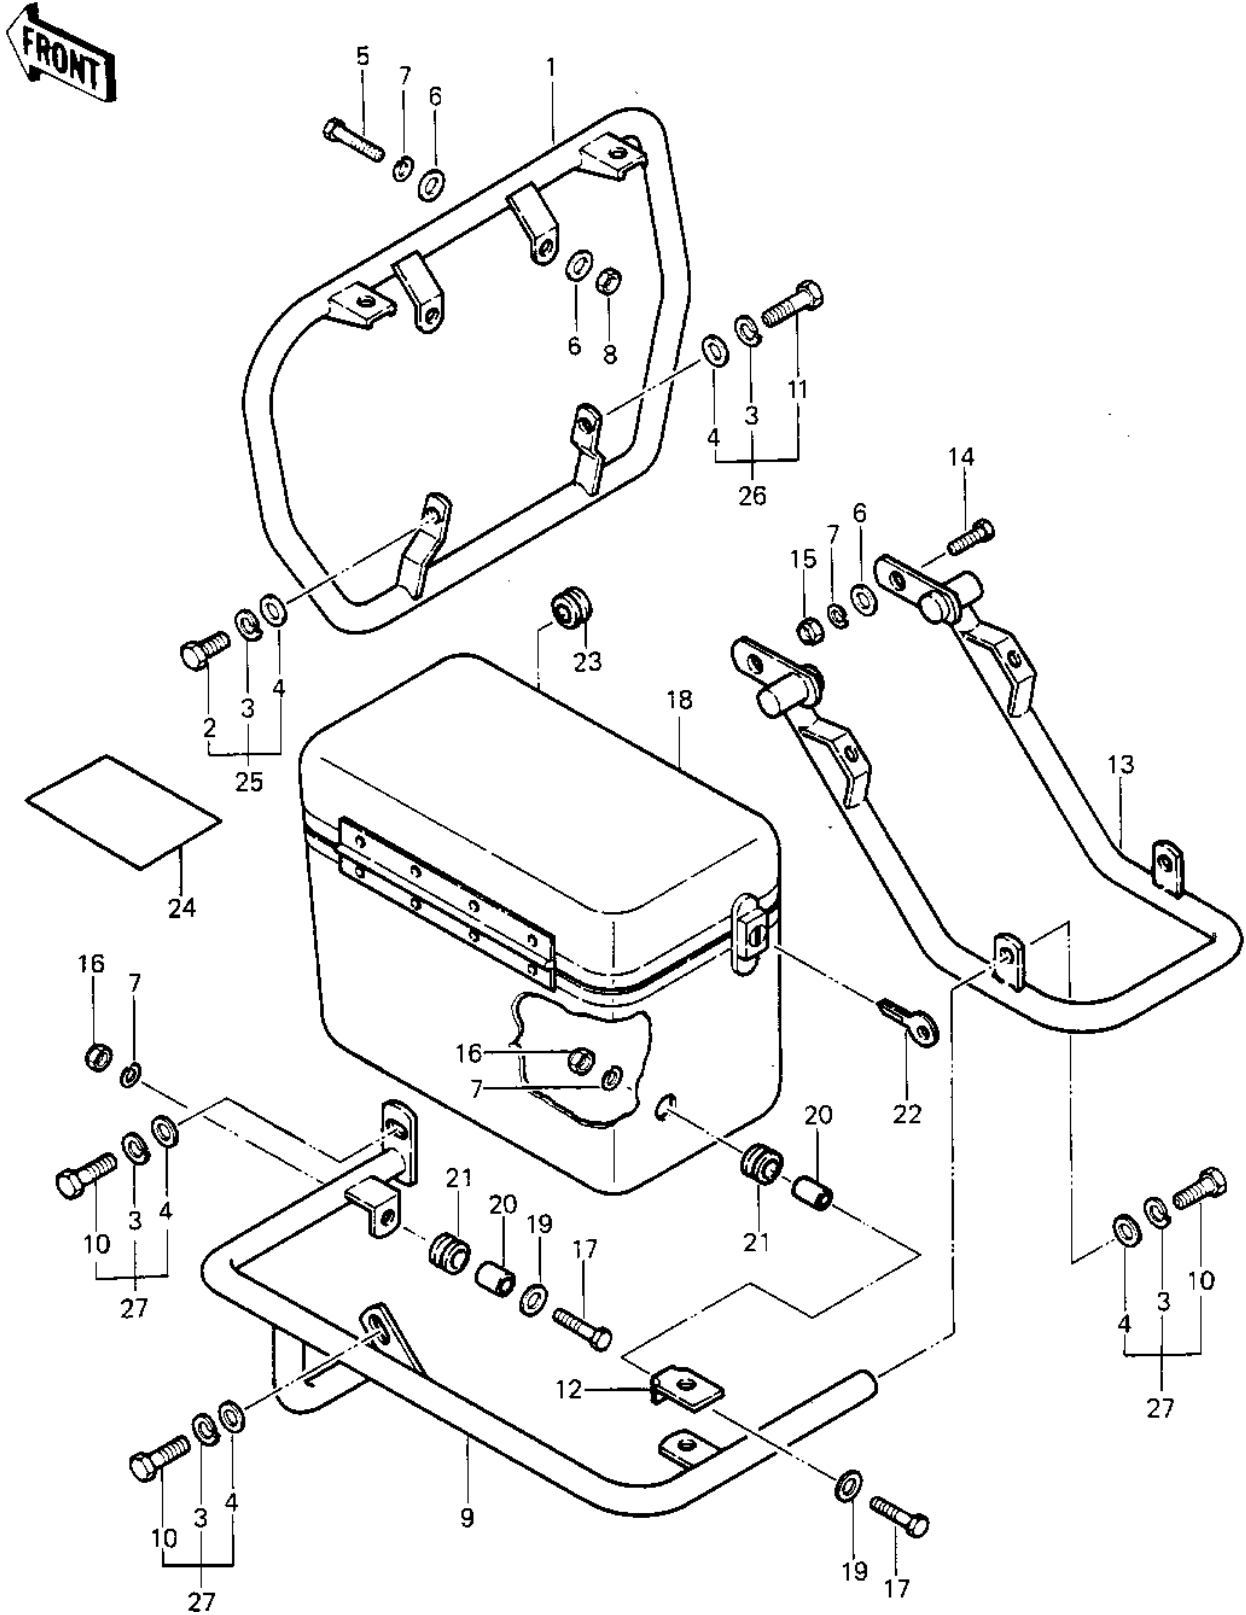

1984 Police 1000 PARTS DIAGRAM

GUARDS/SADDLEBAGS

1984 Police 1000 PARTS LIST

GUARDS/SADDLEBAGS

ITEM NAME	PART NUMBER	QUANTITY
GUARD,FR (Ref # 1)	55020-1070	
BOLT-UPSET,10X20 (Ref # 2)	112B1020	
WASHER SPRING 10MM (Ref # 3)	461F1000	
WASHER PLAIN 10MM (Ref # 4)	410B1000	
WASHER PLAIN 10MM (Ref # 4)	411B1000	
BOLT-SMALL-UPSET (Ref # 5)	115G0845	
WASHER PLAIN 8MM (Ref # 6)	410B0800	
WASHER SPRING 8MM (Ref # 7)	461F0800	
NUT,8M/M (Ref # 8)	317B0800	
GUARD,SADDLE BAG,LH (Ref # 9)	55020-1071	
GUARD,SADDLE BAG,RH (Ref # 9)	55020-1072	
BOLT-UPSET,10X30 (Ref # 10)	112G1030	
BOLT,HEX HEAD 10X40 (Ref # 11)	92001-1253	
BRACKET,CARRIER DAMPE (Ref # 12)	11034-4137	
GUARD,RR (Ref # 13)	55020-1073	
BOLT-SMALL-UPSET 8X25 (Ref # 14)	115G0825	
NUT,8MM (Ref # 15)	311B0800	
NUT,CAP,8M/M (Ref # 16)	323N0800	
BOLT-SMALL-UPSET (Ref # 17)	115B0832	
BOLT-SMALL-UPSET 8X25 (Ref # 17)	115G0825	
SADDLEBAG,LH (Ref # 18)	56008-4006	
SADDLEBAG,RH (Ref # 18)	56008-4007	
WASHER,8.5X20X1.6 (Ref # 19)	92022-1561	
COLLAR (Ref # 20)	92027-280	
DAMPER,SADDLEBAG (Ref # 21)	92075-303	
KEY SET-POLICE SDDLBG (Ref # 22)	27008-4001	
DAMPER-AMP HARNESS (Ref # 23)	92075-4012	
LABEL,TIRE&LOAD DATA (Ref # 24)	56037-4012	
UNAVAILABLE IN PRICE BOOK (Ref # 25)	162B1-020	