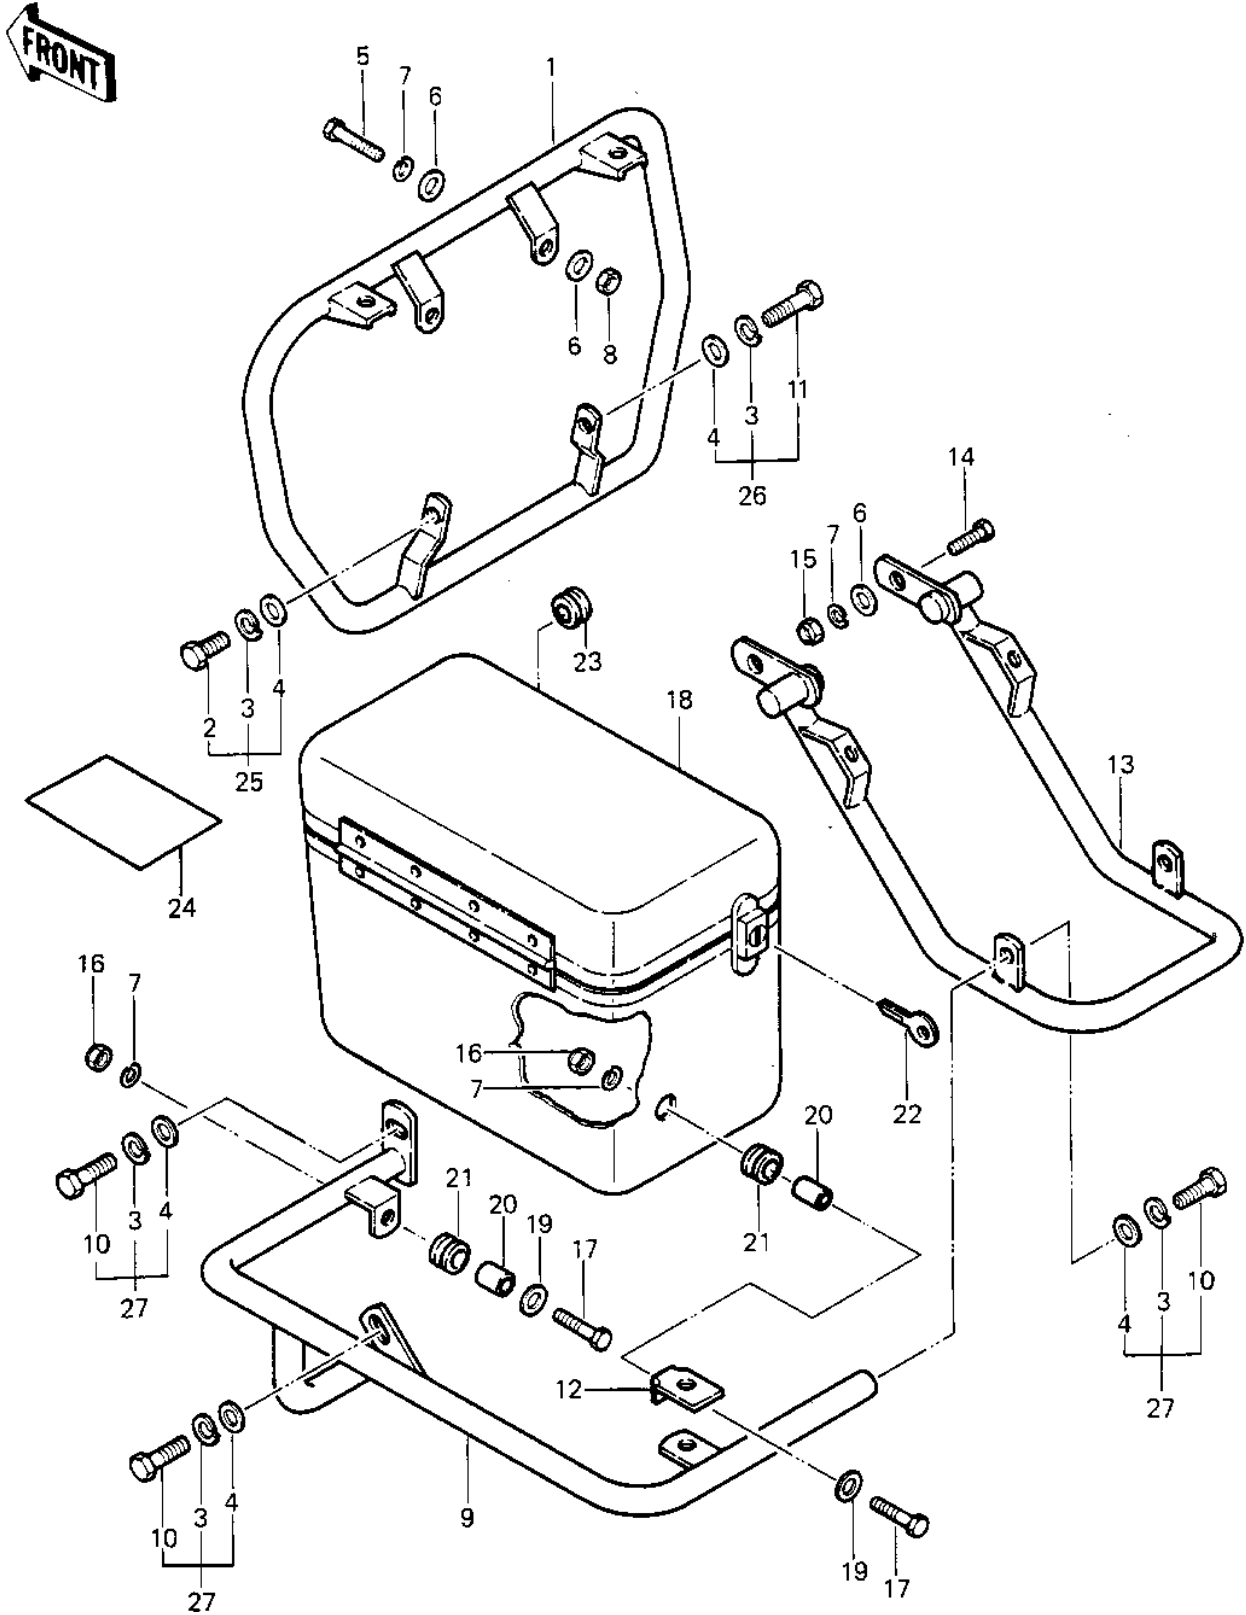

1985 Police 1000 PARTS DIAGRAM

GUARDS/SADDLEBAGS

1985 Police 1000 PARTS LIST

GUARDS/SADDLEBAGS

ITEM NAME	PART NUMBER	QUANTITY
GUARD,FR (Ref # 1)	55020-1070	
BOLT-UPSET,10X20 (Ref # 2)	112B1020	
WASHER SPRING 10MM (Ref # 3)	461F1000	
WASHER PLAIN 10MM (Ref # 4)	410B1000	
WASHER PLAIN 10MM (Ref # 4)	411B1000	
BOLT-SMALL-UPSET (Ref # 5)	115G0845	
WASHER PLAIN 8MM (Ref # 6)	410B0800	
WASHER SPRING 8MM (Ref # 7)	461F0800	
NUT,8M/M (Ref # 8)	317B0800	
GUARD,SADDLE BAG,LH (Ref # 9)	55020-1071	
GUARD,SADDLE BAG,RH (Ref # 9)	55020-1072	
BOLT-UPSET,10X30 (Ref # 10)	112G1030	
BOLT,HEX HEAD 10X40 (Ref # 11)	92001-1253	
BRACKET,CARRIER DAMPE (Ref # 12)	11034-4137	
GUARD,RR (Ref # 13)	55020-1073	
BOLT-SMALL-UPSET 8X25 (Ref # 14)	115G0825	
NUT,8MM (Ref # 15)	311B0800	
NUT,CAP,8M/M (Ref # 16)	323N0800	
BOLT-SMALL-UPSET (Ref # 17)	115B0832	
BOLT-SMALL-UPSET 8X25 (Ref # 17)	115G0825	
SADDLEBAG,LH (Ref # 18)	56008-4006	
SADDLEBAG,RH (Ref # 18)	56008-4007	
WASHER,8.5X20X1.6 (Ref # 19)	92022-1561	
COLLAR (Ref # 20)	92027-280	
DAMPER,SADDLEBAG (Ref # 21)	92075-303	
KEY SET-POLICE SDDLBG (Ref # 22)	27008-4001	
DAMPER-AMP HARNESS (Ref # 23)	92075-4012	
LABEL,TIRE&LOAD DATA (Ref # 24)	56037-4012	
UNAVAILABLE IN PRICE BOOK (Ref # 25)	162B1-020	