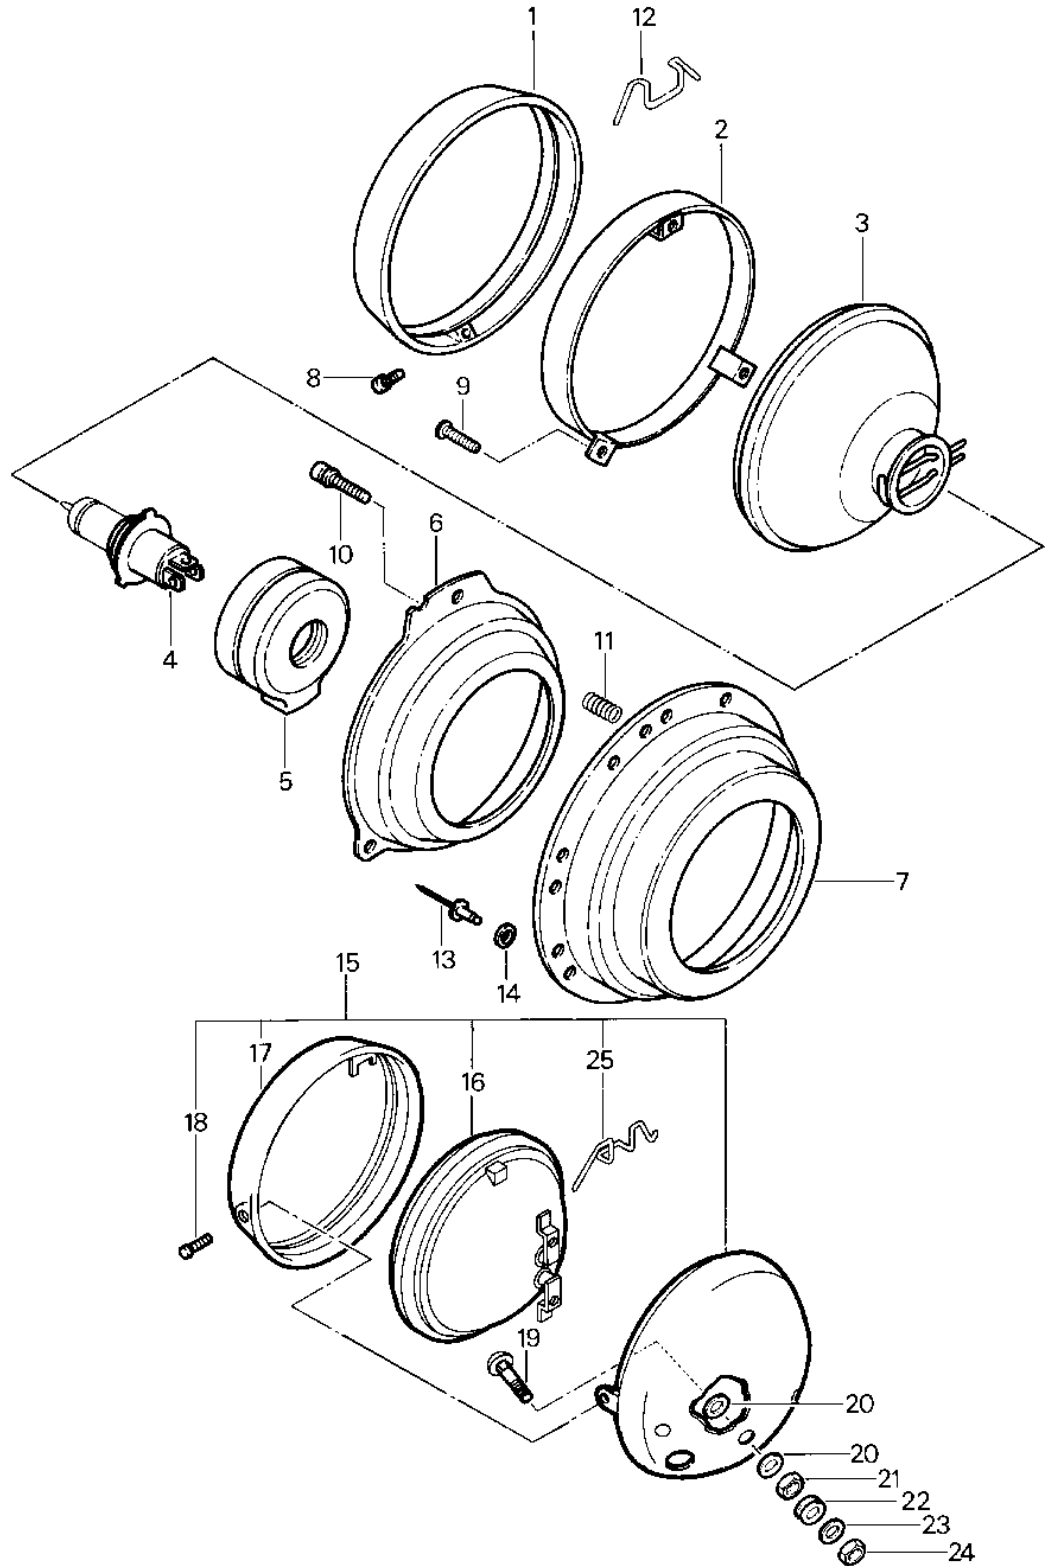

1982 Police 1000 PARTS DIAGRAM

HEADLIGHT/PURSUIT LIGHT

1982 Police 1000 PARTS LIST

HEADLIGHT/PURSUIT LIGHT

ITEM NAME	PART NUMBER	QUANTITY
RIM,HEAD LAMP (Ref # 1)	23006-4002	1
RETAINER (Ref # 2)	14020-4002	1
LENS UNIT,HEAD LAMP (Ref # 3)	23007-1009	1
BULB,12V-60/55W (Ref # 4)	92069-1002	1
DUST COVER (Ref # 5)	49016-1016	1
HOLDER (Ref # 6)	13091-4007	1
BODY HEAD LIGHT (Ref # 7)	23005-4003	1
SCREW PAN HEAD 4X14 (Ref # 8)	92009-4009	1
SCREW PAN HEAD (Ref # 9)	92009-4007	3
SCREW FOCUS ADJUSTING (Ref # 10)	92009-4008	2
SPRING (Ref # 11)	92081-4014	1
SPRING CLIP (Ref # 12)	92081-4015	1
RIVET (Ref # 13)	534YW0608	4
WASHER (Ref # 14)	92022-3539	4
LAMP ASSY PURSUIT (Ref # 15)	23016-4004	2
SEAL BEAM,PRSUT,RED (Ref # 16)	23007-1001	2
SEAL BEAM,PRSUT,BLUE (Ref # 16)	23007-1002	(2
SEAL BEAM,PRSUT,AMBER (Ref # 16)	23007-1003	(2
RIM,PURSUIT LAMP (Ref # 17)	23006-4004	2
SCREW-4X8,LAMP RIM (Ref # 18)	92009-4011	2
BOLT,PURSUIT LIGHT (Ref # 19)	92001-4015	4
WASHER PLAIN 8MM (Ref # 20)	411B0800	8
NUT 6MM (Ref # 21)	312B0600	4
GROMMET (Ref # 22)	92071-056	4
WASHER 6.5X20X1.6T (Ref # 23)	92022-125	4
NUT (Ref # 24)	92019-008	4
RETAINER,CLIP (Ref # 25)	14020-1096	6