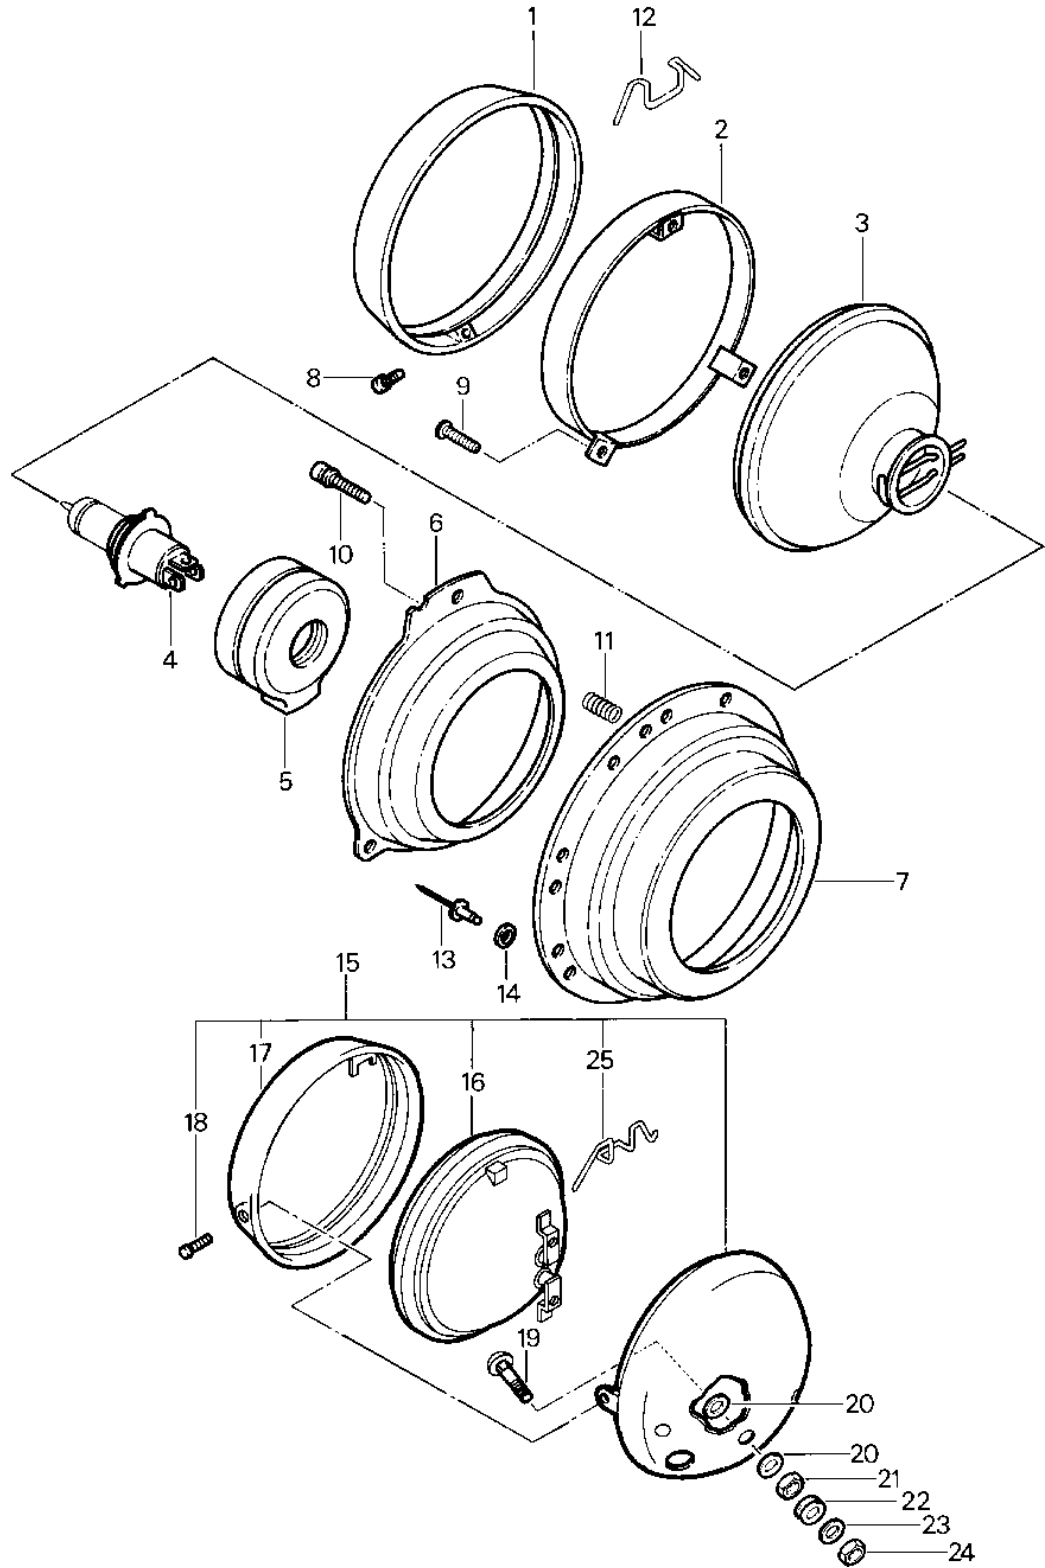

1984 Police 1000 PARTS DIAGRAM

HEADLIGHT/PURSUIT LIGHT

1984 Police 1000 PARTS LIST

HEADLIGHT/PURSUIT LIGHT

| ITEM NAME | PART NUMBER | QUANTITY |
|----------------------------------|-------------|----------|
| RIM,HEAD LAMP (Ref # 1) | 23006-4002 | |
| RETAINER (Ref # 2) | 14020-4002 | |
| LENS UNIT,HEAD LAMP (Ref # 3) | 23007-1009 | |
| BULB,12V-60/55W (Ref # 4) | 92069-1002 | |
| DUST COVER (Ref # 5) | 49016-1016 | |
| HOLDER (Ref # 6) | 13091-4007 | |
| BODY HEAD LIGHT (Ref # 7) | 23005-4003 | |
| SCREW PAN HEAD 4X14 (Ref # 8) | 92009-4009 | |
| SCREW PAN HEAD (Ref # 9) | 92009-4007 | |
| SCREW FOCUS ADJUSTING (Ref # 10) | 92009-4008 | |
| SPRING (Ref # 11) | 92081-4014 | |
| SPRING CLIP (Ref # 12) | 92081-4015 | |
| RIVET (Ref # 13) | 534YW0608 | |
| WASHER (Ref # 14) | 92022-3539 | |
| LAMP ASSY PURSUIT (Ref # 15) | 23016-4004 | |
| SEAL BEAM,PRSUT,RED (Ref # 16) | 23007-1001 | |
| SEAL BEAM,PRSUT,BLUE (Ref # 16) | 23007-1002 | |
| SEAL BEAM,PRSUT,AMBER (Ref # 16) | 23007-1003 | |
| RIM,PURSUIT LAMP (Ref # 17) | 23006-4004 | |
| SCREW-4X8,LAMP RIM (Ref # 18) | 92009-4011 | |
| BOLT,PURSUIT LIGHT (Ref # 19) | 92001-4015 | |
| WASHER PLAIN 8MM (Ref # 20) | 411B0800 | |
| NUT 6MM (Ref # 21) | 312B0600 | |
| GROMMET (Ref # 22) | 92071-056 | |
| WASHER 6.5X20X1.6T (Ref # 23) | 92022-125 | |
| NUT (Ref # 24) | 92019-008 | |
| RETAINER,CLIP (Ref # 25) | 14020-1096 | |