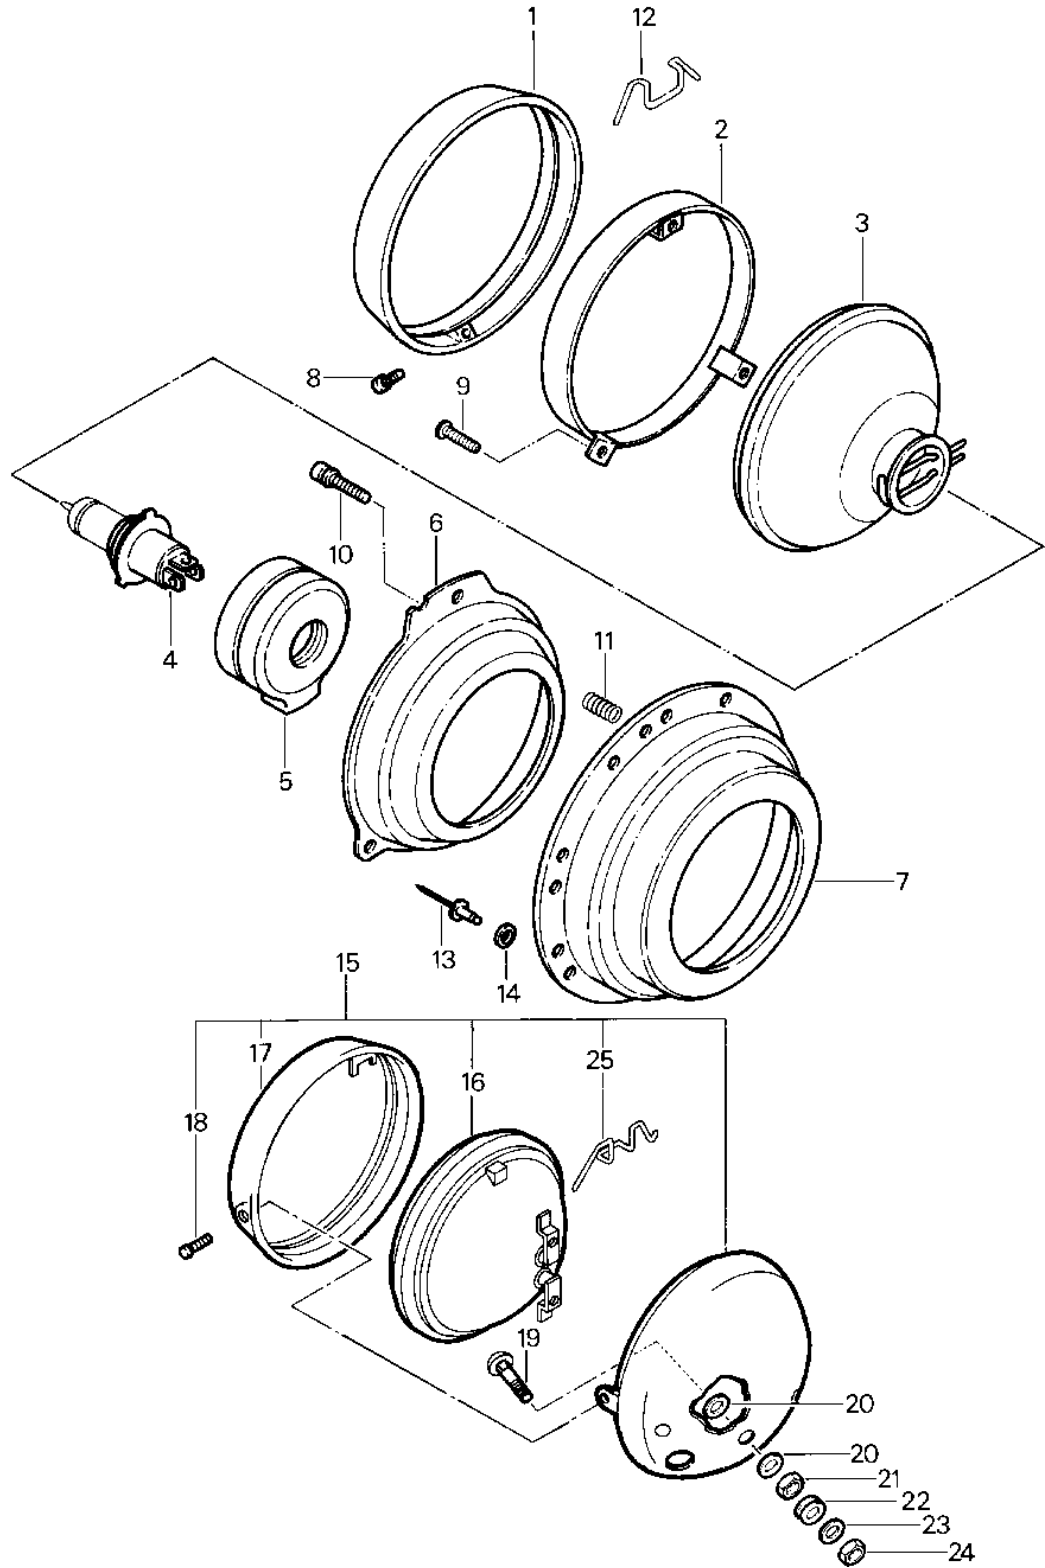

# 1985 Police 1000 PARTS DIAGRAM

HEADLIGHT/PURSUIT LIGHT

# 1985 Police 1000 PARTS LIST

## HEADLIGHT/PURSUIT LIGHT

ITEM NAME	PART NUMBER	QUANTITY
RIM,HEAD LAMP (Ref # 1)	23006-4002	
RETAINER (Ref # 2)	14020-4002	
LENS UNIT,HEAD LAMP (Ref # 3)	23007-1009	
BULB,12V-60/55W (Ref # 4)	92069-1002	
DUST COVER (Ref # 5)	49016-1016	
HOLDER (Ref # 6)	13091-4007	
BODY HEAD LIGHT (Ref # 7)	23005-4003	
SCREW PAN HEAD 4X14 (Ref # 8)	92009-4009	
SCREW PAN HEAD (Ref # 9)	92009-4007	
SCREW FOCUS ADJUSTING (Ref # 10)	92009-4008	
SPRING (Ref # 11)	92081-4014	
SPRING CLIP (Ref # 12)	92081-4015	
RIVET (Ref # 13)	534YW0608	
WASHER (Ref # 14)	92022-3539	
LAMP ASSY PURSUIT (Ref # 15)	23016-4004	
SEAL BEAM,PRSUT,RED (Ref # 16)	23007-1001	
SEAL BEAM,PRSUT,BLUE (Ref # 16)	23007-1002	
SEAL BEAM,PRSUT,AMBER (Ref # 16)	23007-1003	
RIM,PURSUIT LAMP (Ref # 17)	23006-4004	
SCREW-4X8,LAMP RIM (Ref # 18)	92009-4011	
BOLT,PURSUIT LIGHT (Ref # 19)	92001-4015	
WASHER PLAIN 8MM (Ref # 20)	411B0800	
NUT 6MM (Ref # 21)	312B0600	
GROMMET (Ref # 22)	92071-056	
WASHER 6.5X20X1.6T (Ref # 23)	92022-125	
NUT (Ref # 24)	92019-008	
RETAINER,CLIP (Ref # 25)	14020-1096	