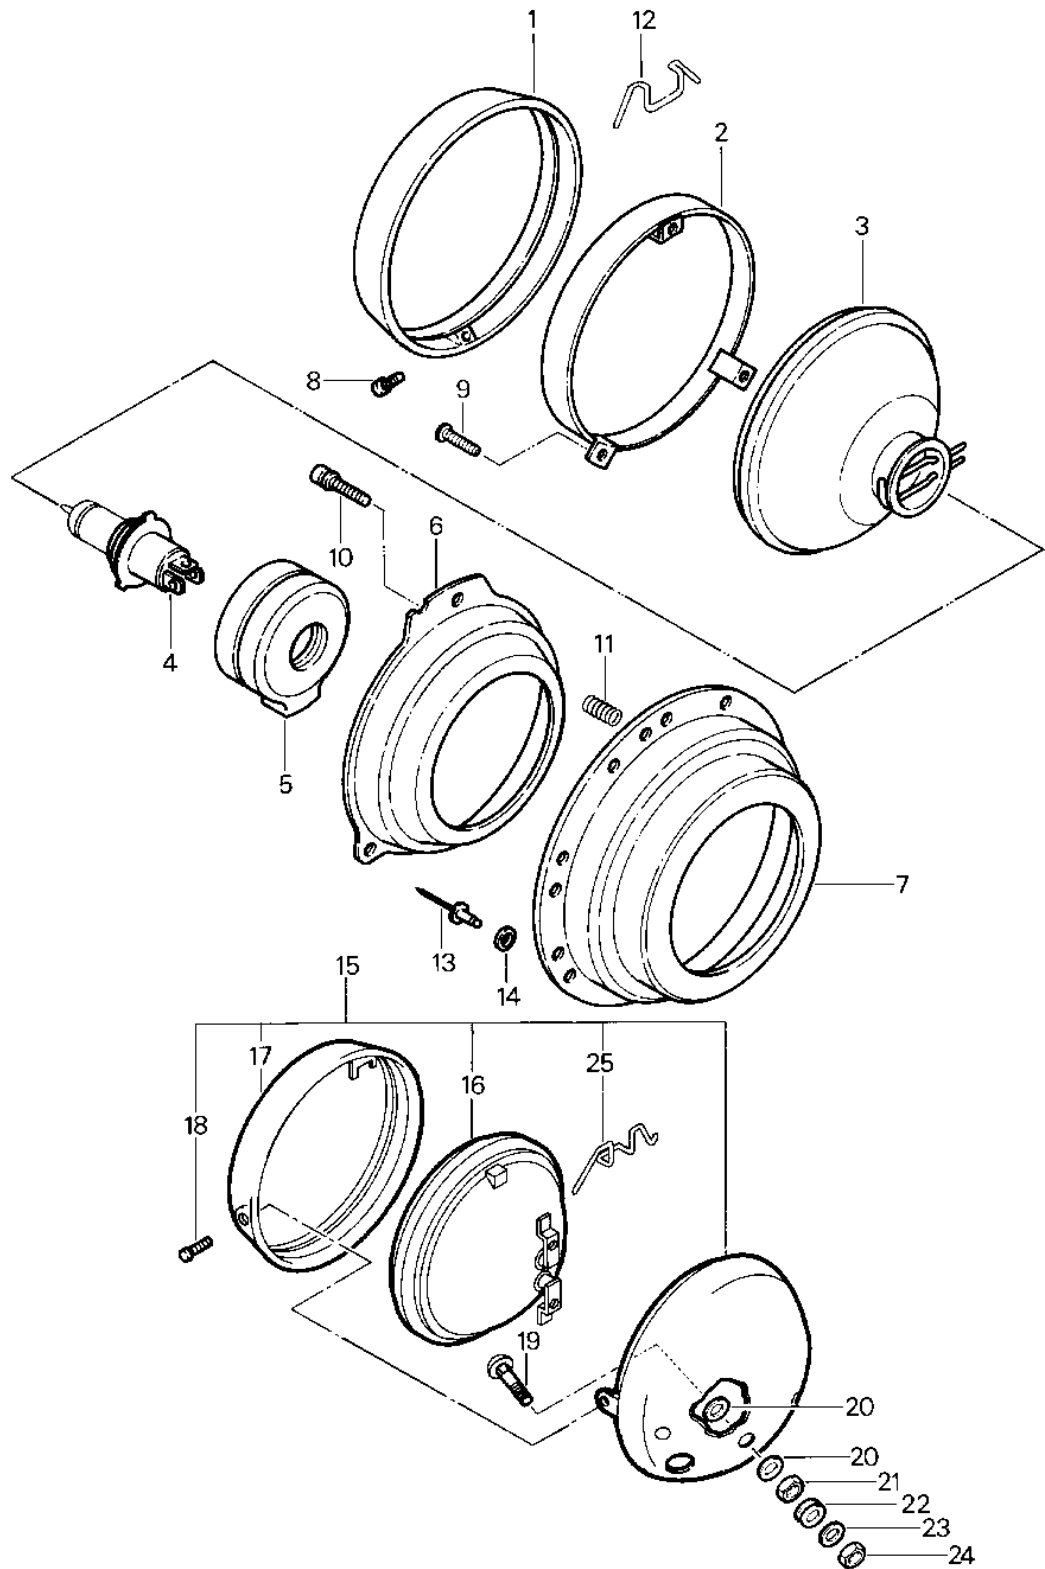

1986 Police 1000 PARTS DIAGRAM

HEADLIGHT/PURSUIT LIGHT

1986 Police 1000 PARTS LIST

HEADLIGHT/PURSUIT LIGHT

ITEM NAME	PART NUMBER	QUANTITY
RIM,HEAD LAMP (Ref # 1)	23006-4002	
RETAINER (Ref # 2)	14020-4002	
LENS UNIT,HEAD LAMP (Ref # 3)	23007-1009	
BULB,12V-60/55W (Ref # 4)	92069-1002	
DUST COVER (Ref # 5)	49016-1016	
HOLDER (Ref # 6)	13091-4007	
BODY HEAD LIGHT (Ref # 7)	23005-4003	
SCREW PAN HEAD 4X14 (Ref # 8)	92009-4009	
SCREW PAN HEAD (Ref # 9)	92009-4007	
SCREW FOCUS ADJUSTING (Ref # 10)	92009-4008	
SPRING (Ref # 11)	92081-4014	
SPRING CLIP (Ref # 12)	92081-4015	
RIVET (Ref # 13)	534YW0608	
WASHER (Ref # 14)	92022-3539	
LAMP ASSY PURSUIT (Ref # 15)	23016-4004	
SEAL BEAM,PRSUT,RED (Ref # 16)	23007-1001	
SEAL BEAM,PRSUT,BLUE (Ref # 16)	23007-1002	
SEAL BEAM,PRSUT,AMBER (Ref # 16)	23007-1003	
RIM,PURSUIT LAMP (Ref # 17)	23006-4004	
SCREW-4X8,LAMP RIM (Ref # 18)	92009-4011	
BOLT,PURSUIT LIGHT (Ref # 19)	92001-4015	
WASHER PLAIN 8MM (Ref # 20)	411B0800	
NUT 6MM (Ref # 21)	312B0600	
GROMMET (Ref # 22)	92071-056	
WASHER 6.5X20X1.6T (Ref # 23)	92022-125	
NUT (Ref # 24)	92019-008	
RETAINER,CLIP (Ref # 25)	14020-1096	