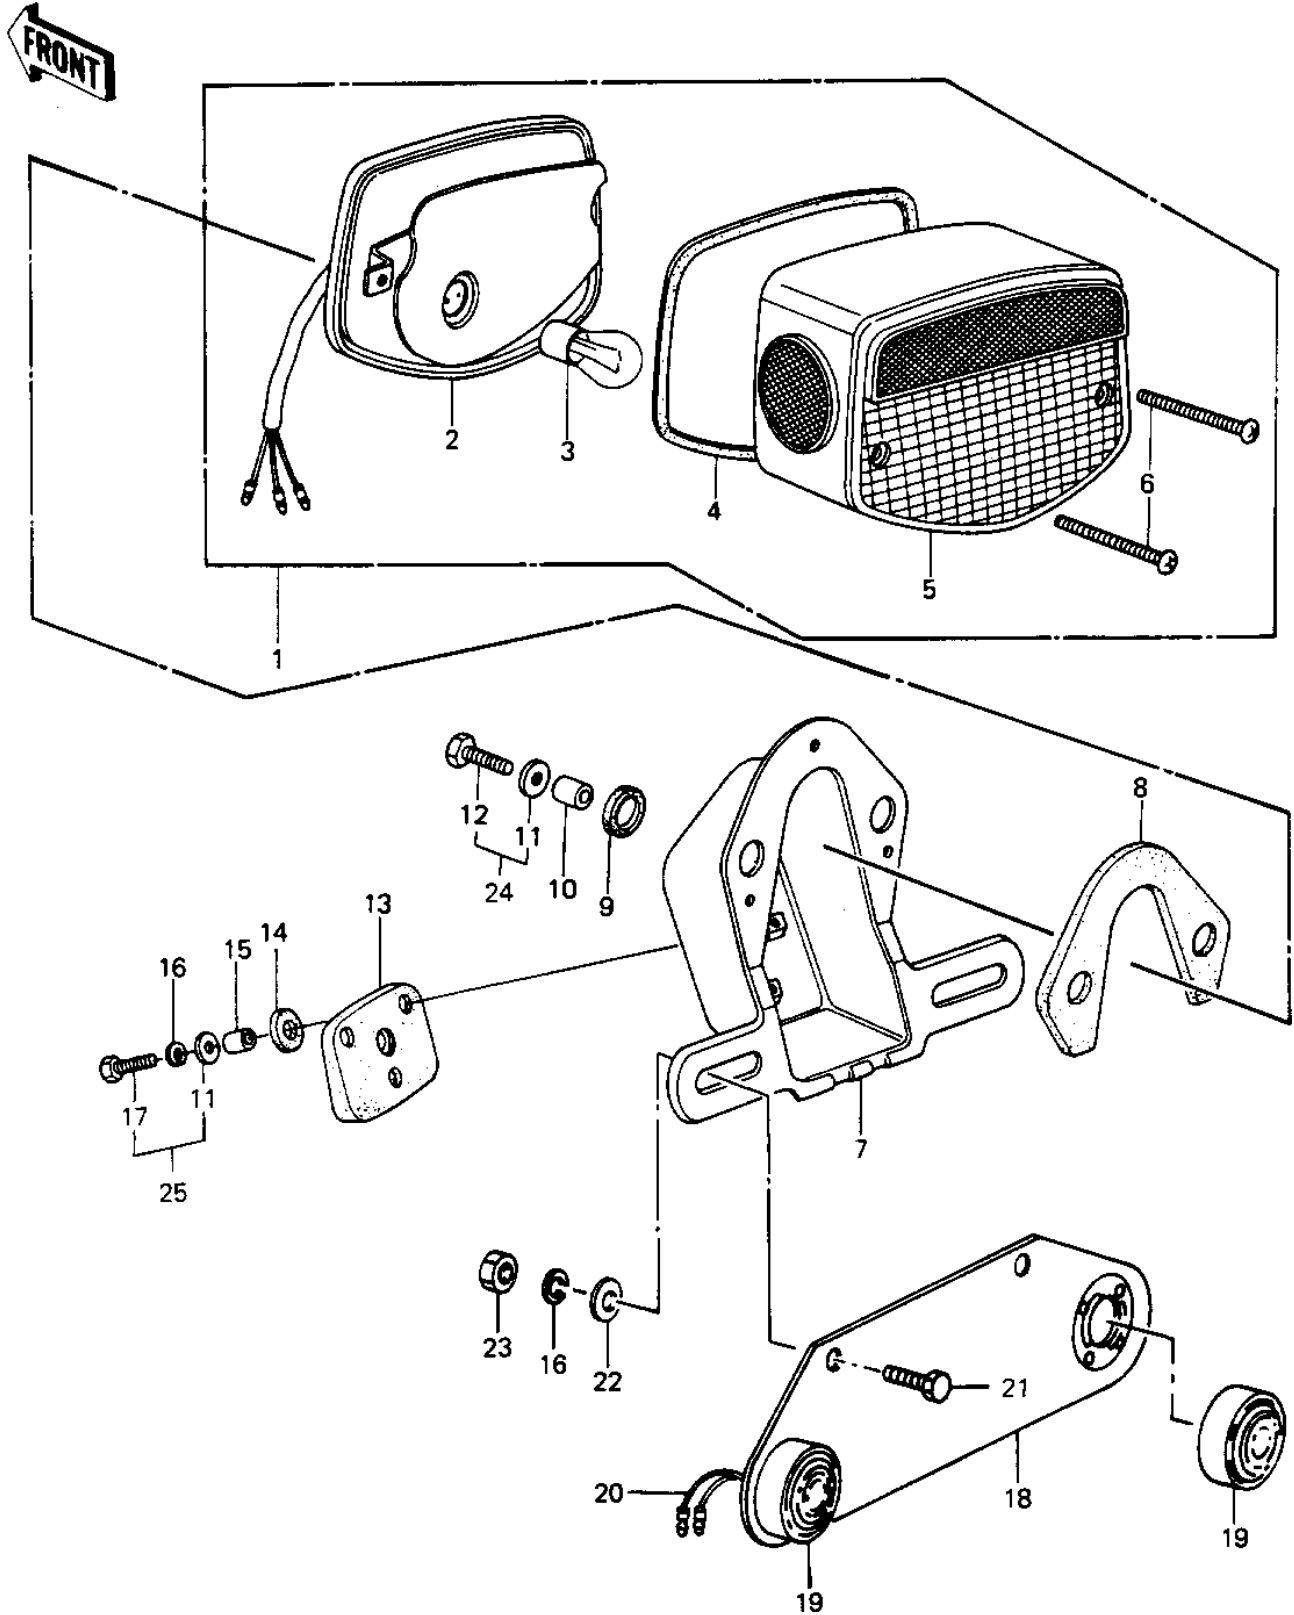

# 1982 Police 1000 PARTS DIAGRAM

TAILLIGHT

# 1982 Police 1000 PARTS LIST

## TAILLIGHT

ITEM NAME	PART NUMBER	QUANTITY
TAIL LAMP UNIT (Ref # 1)	23025-064	1
CASE,TAIL LIGHT (Ref # 2)	23027-041	1
BULB,12V 32/3CP (Ref # 3)	92069-059	1
GASKET,TAIL LENS (Ref # 4)	23028-021	1
LENS,TAIL LAMP (Ref # 5)	23026-034	1
SCREW-PAN-CROS (Ref # 6)	220B0460	2
BRACKET,LICENCE PLATE (Ref # 7)	23036-052	1
DAMPER RUBBER (Ref # 8)	23066-023	1
DAMPER RUBBER (Ref # 9)	23066-020	2
COLLAR,6.8X10X8.5 (Ref # 10)	92027-129	2
WASHER 6.5X20X1.6T (Ref # 11)	92022-125	5
BOLT 6X22 (Ref # 12)	112B0622	2
DAMPER RUBBER,RR FEND (Ref # 13)	35039-004	1
DAMPER RUBBER,RR FEND (Ref # 14)	92075-121	3
COLLAR 6.8X10X14.5 (Ref # 15)	92027-156	3
WASHER SPRING 6MM (Ref # 16)	461F0600	5
BOLT-UPSET (Ref # 17)	112G0625	3
BRACKET,LICENSE PLATE (Ref # 18)	23062-1002	1
TAIL LIGHT,ID, BLUE (Ref # 19)	23065-003	2
TAIL LIGHT,ID, RED (Ref # 19)	23065-004	(2
TAIL LIGHT,ID, AMBER (Ref # 19)	23065-005	(2
WIRE,CONNECT ID LITE (Ref # 20)	26001-4001	2
BOLT-UPSET,6X20 (Ref # 21)	112G0620	2
BOLT-UPSET,6X20 (Ref # 21)	112G0620	2
WASHER PLAIN (Ref # 22)	92022-024	2
NUT 6MM (Ref # 23)	311B0600	2
BOLT,W/P,6X18 (Ref # 24)	92132-004	2
BOLT,6X25 (Ref # 25)	92002-1137	3