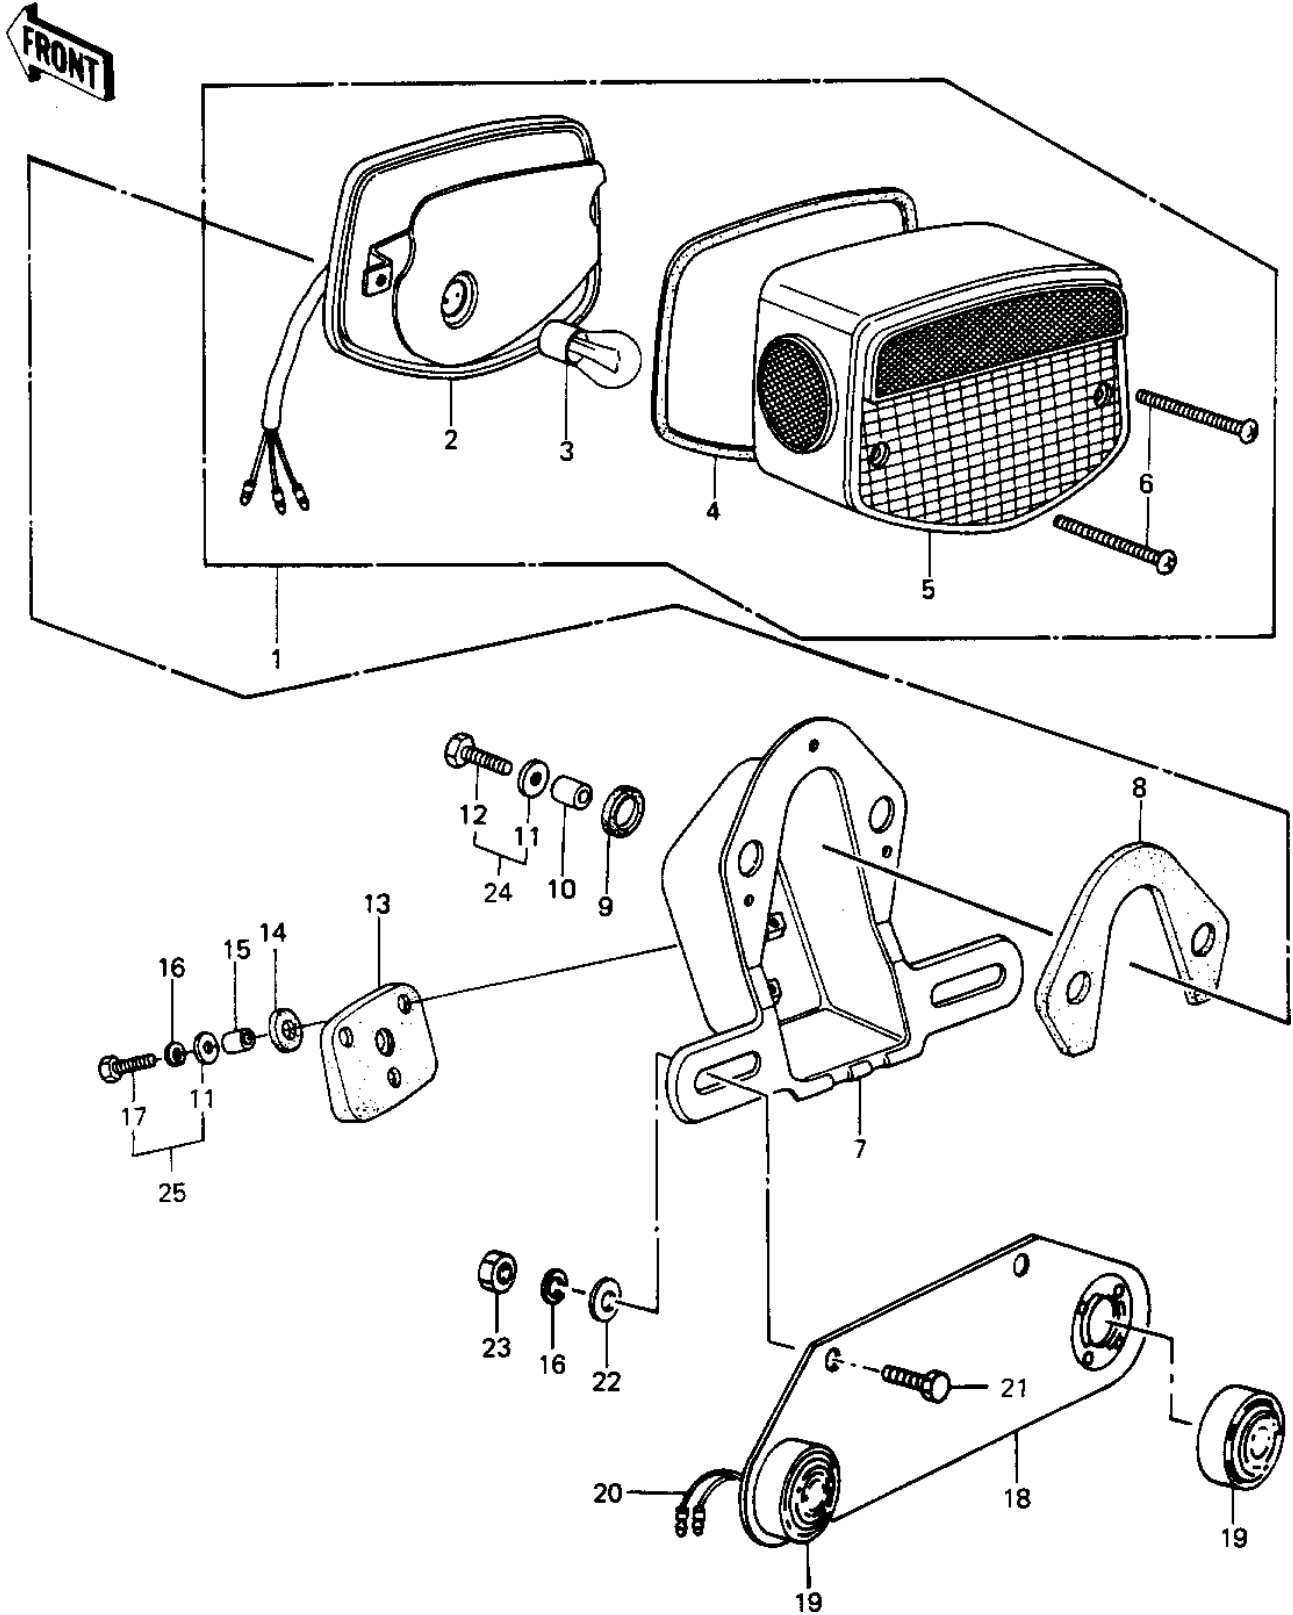

# 1982 Police 1000 PARTS DIAGRAM

TAILLIGHT

# 1982 Police 1000 PARTS LIST

## TAILLIGHT

ITEM NAME	PART NUMBER	QUANTITY
TAIL LAMP UNIT (Ref # 1)	23025-064	1
CASE,TAIL LIGHT (Ref # 2)	23027-041	1
BULB,12V 32/3CP (Ref # 3)	92069-059	1
GASKET,TAIL LENS (Ref # 4)	23028-021	1
LENS,TAIL LAMP (Ref # 5)	23026-034	1
SCREW-PAN-CROS (Ref # 6)	220B0460	2
BRACKET,LICENCE PLATE (Ref # 7)	23036-052	1
DAMPER RUBBER (Ref # 8)	23066-023	1
DAMPER RUBBER (Ref # 9)	23066-020	2
COLLAR,6.8X10X8.5 (Ref # 10)	92027-129	2
WASHER 6.5X20X1.6T (Ref # 11)	92022-125	5
BOLT 6X22 (Ref # 12)	112B0622	2
DAMPER RUBBER,RR FEND (Ref # 13)	35039-004	1
DAMPER RUBBER,RR FEND (Ref # 14)	92075-121	3
COLLAR 6.8X10X14.5 (Ref # 15)	92027-156	3
WASHER SPRING 6MM (Ref # 16)	461F0600	5
BOLT-UPSET (Ref # 17)	112G0625	3
BRACKET,LICENSE PLATE (Ref # 18)	23062-1002	1
TAIL LIGHT,ID, BLUE (Ref # 19)	23065-003	2
TAIL LIGHT,ID, RED (Ref # 19)	23065-004	(2
TAIL LIGHT,ID, AMBER (Ref # 19)	23065-005	(2
WIRE,CONNECT ID LITE (Ref # 20)	26001-4001	2
BOLT-UPSET,6X20 (Ref # 21)	112G0620	2
BOLT-UPSET,6X20 (Ref # 21)	112G0620	2
WASHER PLAIN (Ref # 22)	92022-024	2
NUT 6MM (Ref # 23)	311B0600	2
BOLT,W/P,6X18 (Ref # 24)	92132-004	2
BOLT,6X25 (Ref # 25)	92002-1137	3