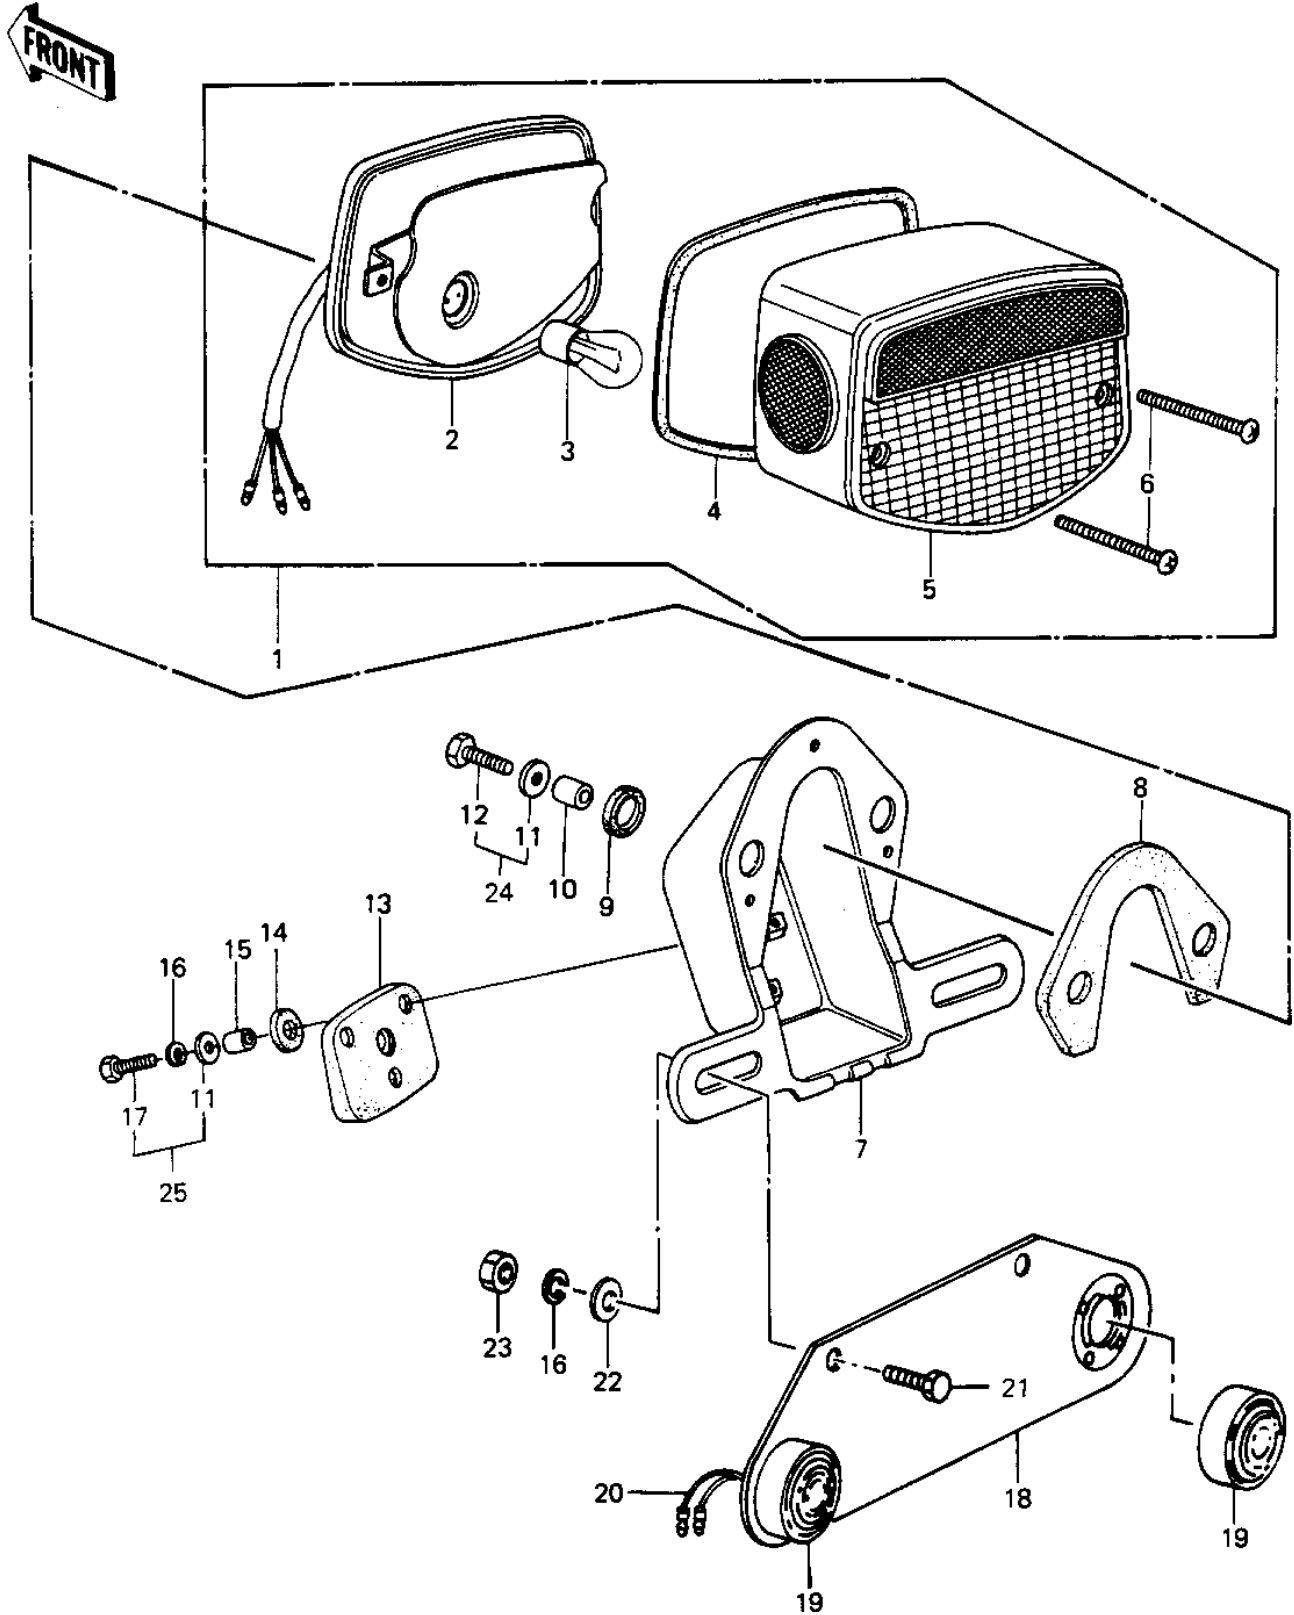

1984 Police 1000 PARTS DIAGRAM

TAILLIGHT

1984 Police 1000 PARTS LIST

TAILLIGHT

ITEM NAME	PART NUMBER	QUANTITY
TAIL LAMP UNIT (Ref # 1)	23025-064	
CASE,TAIL LIGHT (Ref # 2)	23027-041	
BULB,12V 32/3CP (Ref # 3)	92069-059	
GASKET,TAIL LENS (Ref # 4)	23028-021	
LENS,TAIL LAMP (Ref # 5)	23026-034	
SCREW-PAN-CROS (Ref # 6)	220B0460	
BRACKET,LICENCE PLATE (Ref # 7)	23036-052	
DAMPER RUBBER (Ref # 8)	23066-023	
DAMPER RUBBER (Ref # 9)	23066-020	
COLLAR,6.8X10X8.5 (Ref # 10)	92027-129	
WASHER 6.5X20X1.6T (Ref # 11)	92022-125	
BOLT 6X22 (Ref # 12)	112B0622	
DAMPER RUBBER,RR FEND (Ref # 13)	35039-004	
DAMPER RUBBER,RR FEND (Ref # 14)	92075-121	
COLLAR 6.8X10X14.5 (Ref # 15)	92027-156	
WASHER SPRING 6MM (Ref # 16)	461F0600	
BOLT-UPSET (Ref # 17)	112G0625	
BRACKET,LICENSE PLATE (Ref # 18)	23062-1002	
TAIL LIGHT,ID, BLUE (Ref # 19)	23065-003	
TAIL LIGHT,ID, RED (Ref # 19)	23065-004	
TAIL LIGHT,ID, AMBER (Ref # 19)	23065-005	
WIRE,CONNECT ID LITE (Ref # 20)	26001-4001	
BOLT-UPSET,6X20 (Ref # 21)	112G0620	
BOLT-UPSET,6X20 (Ref # 21)	112G0620	
WASHER PLAIN (Ref # 22)	92022-024	
NUT 6MM (Ref # 23)	311B0600	
BOLT,W/P,6X18 (Ref # 24)	92132-004	
BOLT,6X25 (Ref # 25)	92002-1137	