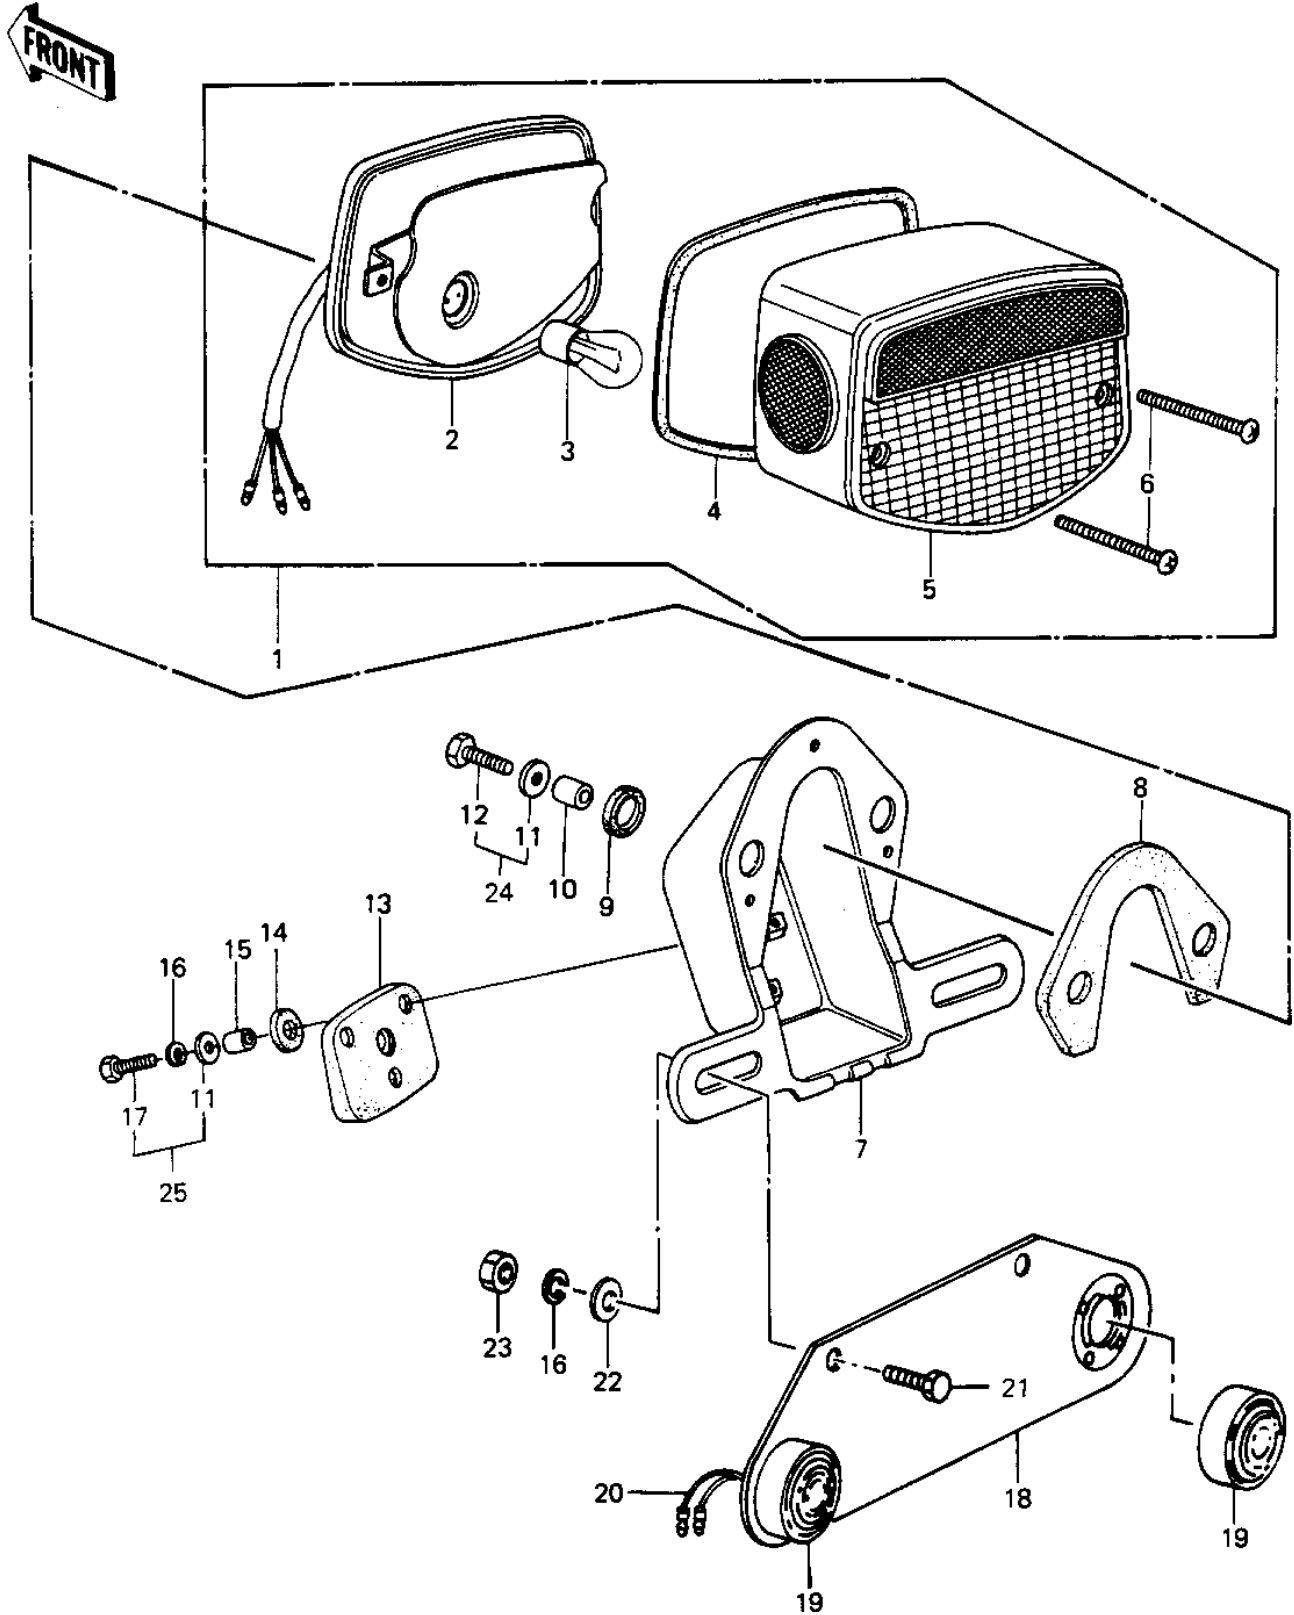

1986 Police 1000 PARTS DIAGRAM

TAILLIGHT

1986 Police 1000 PARTS LIST

TAILLIGHT

ITEM NAME	PART NUMBER	QUANTITY
TAIL LAMP UNIT (Ref # 1)	23025-064	
CASE,TAIL LIGHT (Ref # 2)	23027-041	
BULB,12V 32/3CP (Ref # 3)	92069-059	
GASKET,TAIL LENS (Ref # 4)	23028-021	
LENS,TAIL LAMP (Ref # 5)	23026-034	
SCREW-PAN-CROS (Ref # 6)	220B0460	
BRACKET,LICENCE PLATE (Ref # 7)	23036-052	
DAMPER RUBBER (Ref # 8)	23066-023	
DAMPER RUBBER (Ref # 9)	23066-020	
COLLAR,6.8X10X8.5 (Ref # 10)	92027-129	
WASHER 6.5X20X1.6T (Ref # 11)	92022-125	
BOLT 6X22 (Ref # 12)	112B0622	
DAMPER RUBBER,RR FEND (Ref # 13)	35039-004	
DAMPER RUBBER,RR FEND (Ref # 14)	92075-121	
COLLAR 6.8X10X14.5 (Ref # 15)	92027-156	
WASHER SPRING 6MM (Ref # 16)	461F0600	
BOLT-UPSET (Ref # 17)	112G0625	
BRACKET,LICENSE PLATE (Ref # 18)	23062-1002	
TAIL LIGHT,ID, BLUE (Ref # 19)	23065-003	
TAIL LIGHT,ID, RED (Ref # 19)	23065-004	
TAIL LIGHT,ID, AMBER (Ref # 19)	23065-005	
WIRE,CONNECT ID LITE (Ref # 20)	26001-4001	
BOLT-UPSET,6X20 (Ref # 21)	112G0620	
BOLT-UPSET,6X20 (Ref # 21)	112G0620	
WASHER PLAIN (Ref # 22)	92022-024	
NUT 6MM (Ref # 23)	311B0600	
BOLT,W/P,6X18 (Ref # 24)	92132-004	
BOLT,6X25 (Ref # 25)	92002-1137	