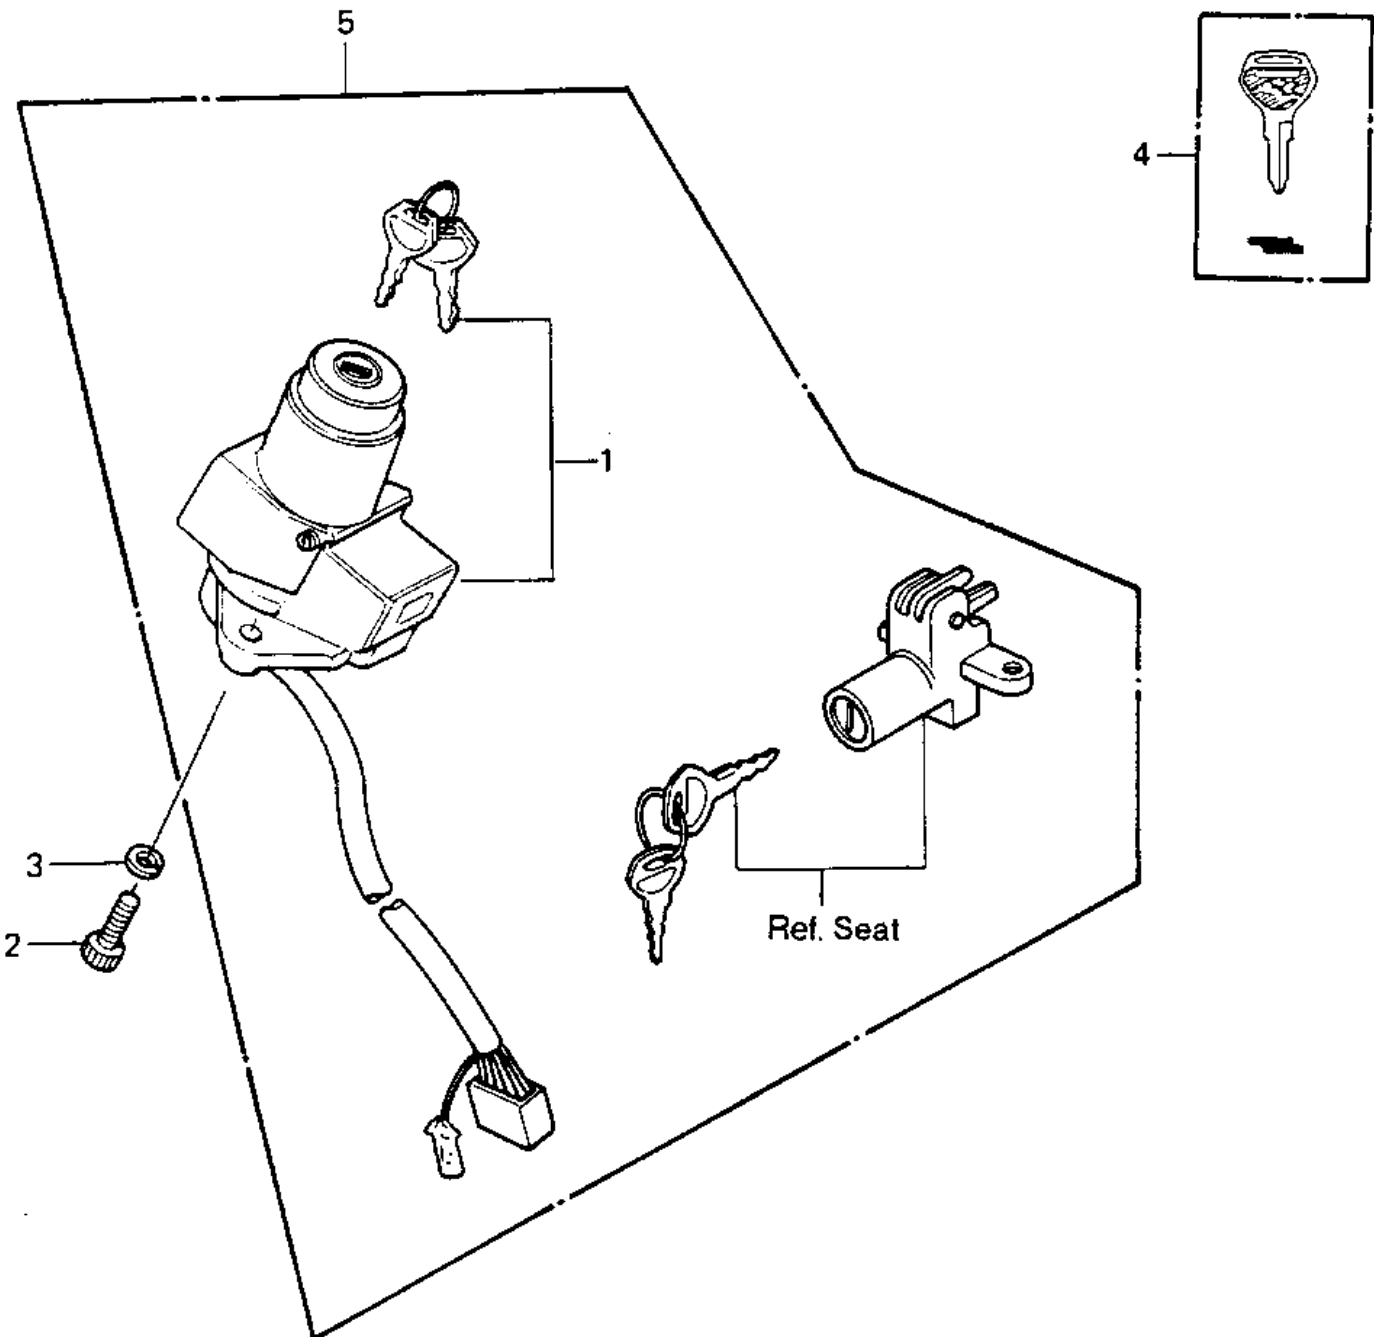

1982 Police 1000 PARTS DIAGRAM

IGNITION SWITCH

1982 Police 1000 PARTS LIST

IGNITION SWITCH

ITEM NAME	PART NUMBER	QUANTITY
SWITCH-ASSY-IGNITION (Ref # 1)	27005-5035	1
BOLT-SOCKET,6X16,BLAC (Ref # 2)	120S0616	2
WASHER SPRING 6MM (Ref # 3)	461F0600	2
KEY-LOCK,BLANK (Ref # 4)	27008-1103	AR
KEY-LOCK,BLANK (Ref # 4)	27008-1103	AR
SWITCH ASSY,ALL (Ref # 5)	27004-5168	AR