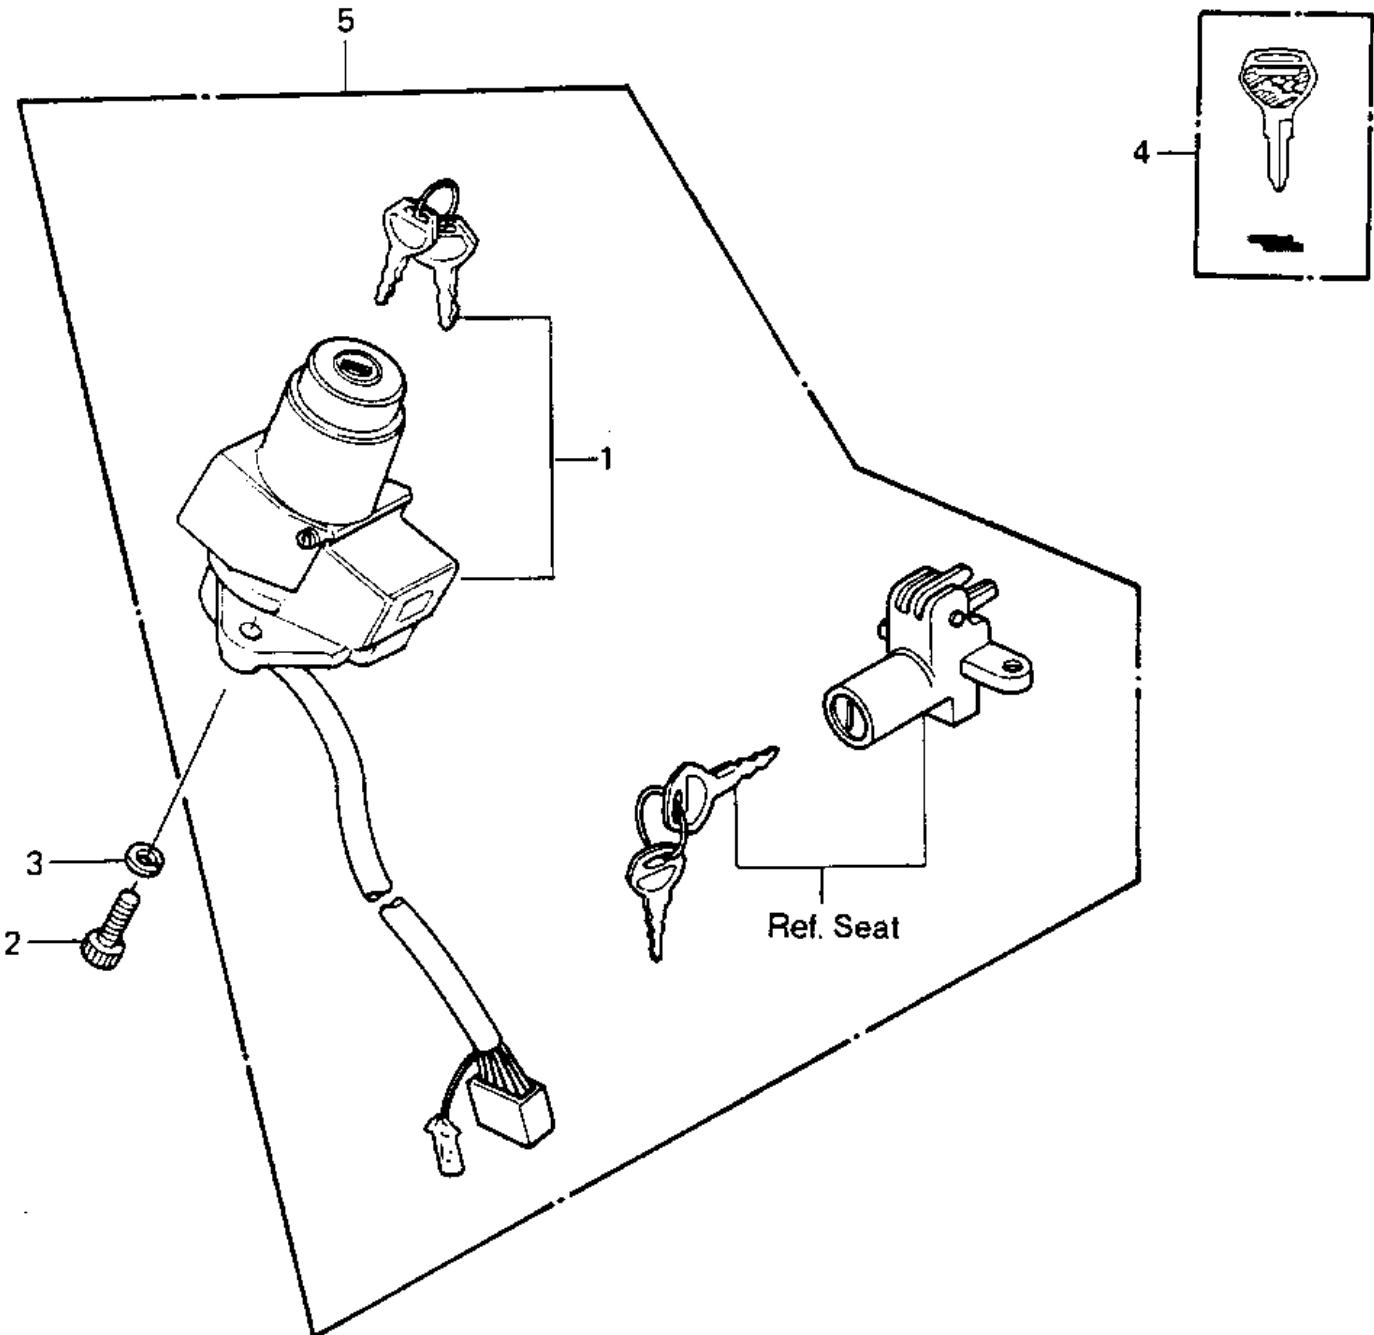

1984 Police 1000 PARTS DIAGRAM

IGNITION SWITCH

1984 Police 1000 PARTS LIST

IGNITION SWITCH

ITEM NAME	PART NUMBER	QUANTITY
SWITCH-ASSY-IGNITION (Ref # 1)	27005-5035	
BOLT-SOCKET,6X16,BLAC (Ref # 2)	120S0616	
WASHER SPRING 6MM (Ref # 3)	461F0600	
KEY-LOCK,BLANK (Ref # 4)	27008-1103	
KEY-LOCK,BLANK (Ref # 4)	27008-1103	
SWITCH ASSY,ALL (Ref # 5)	27004-5168	