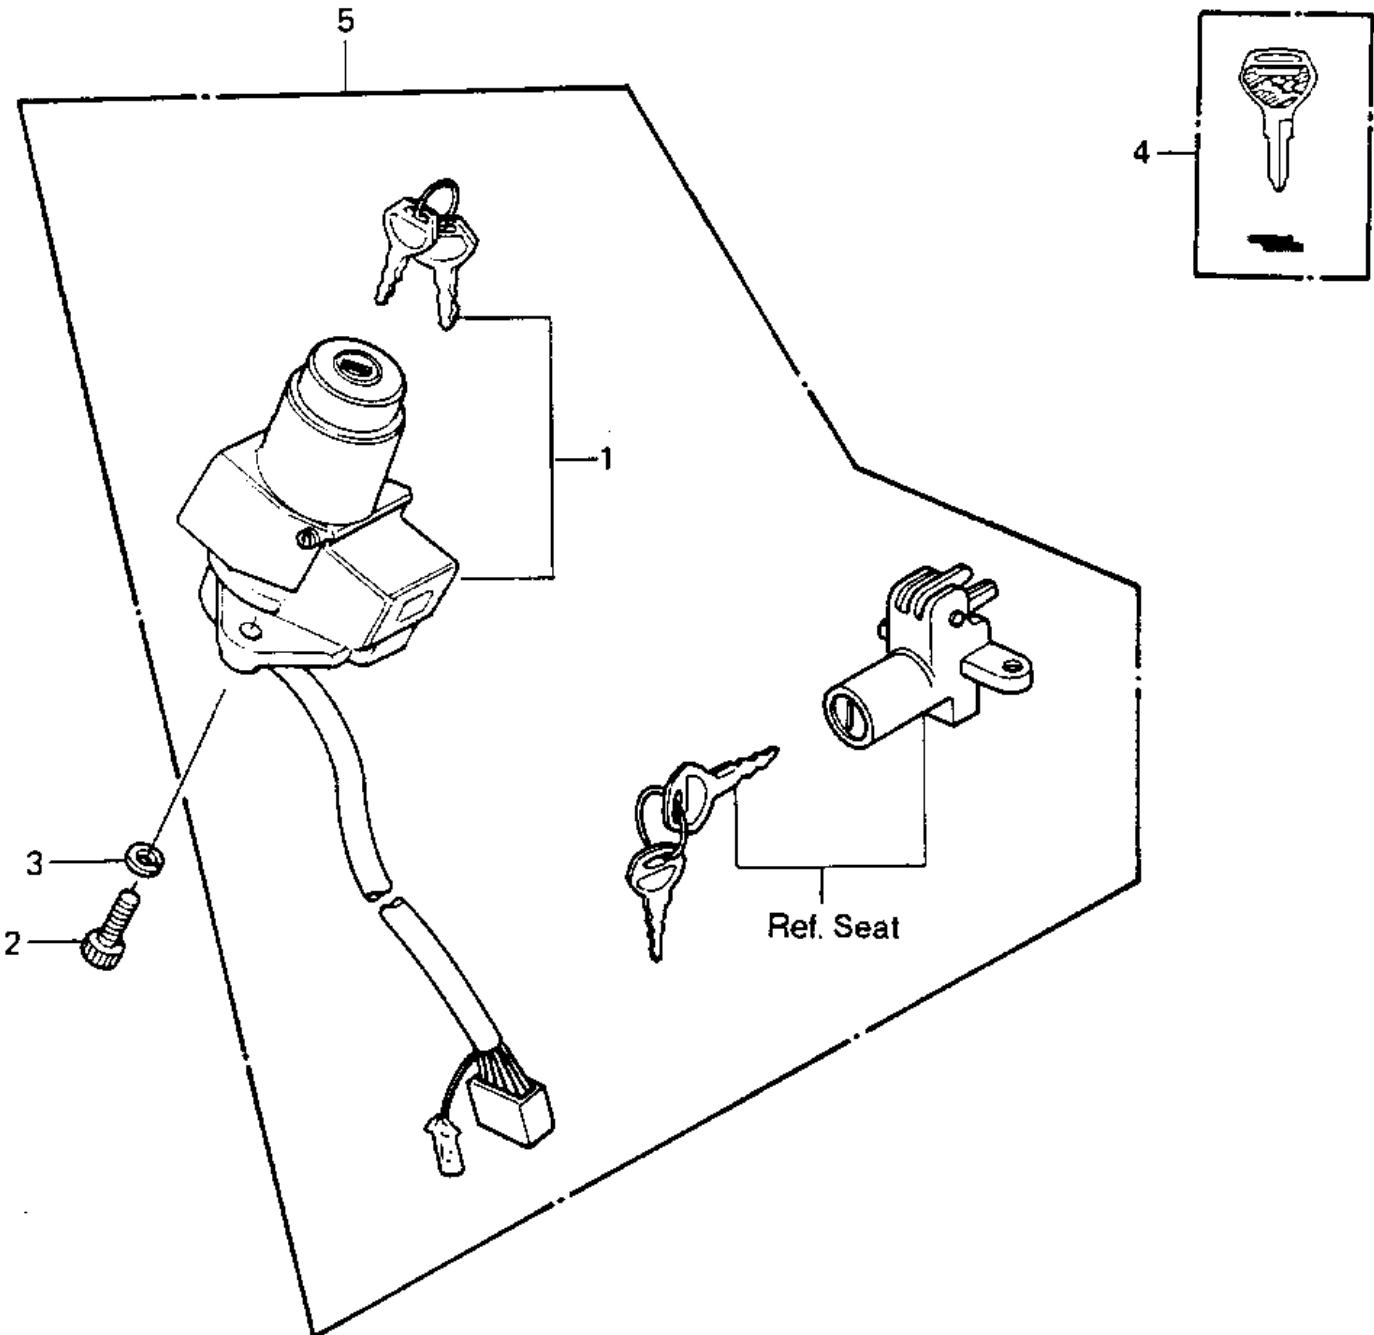

# 1985 Police 1000 PARTS DIAGRAM

## IGNITION SWITCH

# 1985 Police 1000 PARTS LIST

## IGNITION SWITCH

ITEM NAME	PART NUMBER	QUANTITY
SWITCH-ASSY-IGNITION (Ref # 1)	27005-5035	
BOLT-SOCKET,6X16,BLAC (Ref # 2)	120S0616	
WASHER SPRING 6MM (Ref # 3)	461F0600	
KEY-LOCK,BLANK (Ref # 4)	27008-1103	
KEY-LOCK,BLANK (Ref # 4)	27008-1103	
SWITCH ASSY,ALL (Ref # 5)	27004-5168	