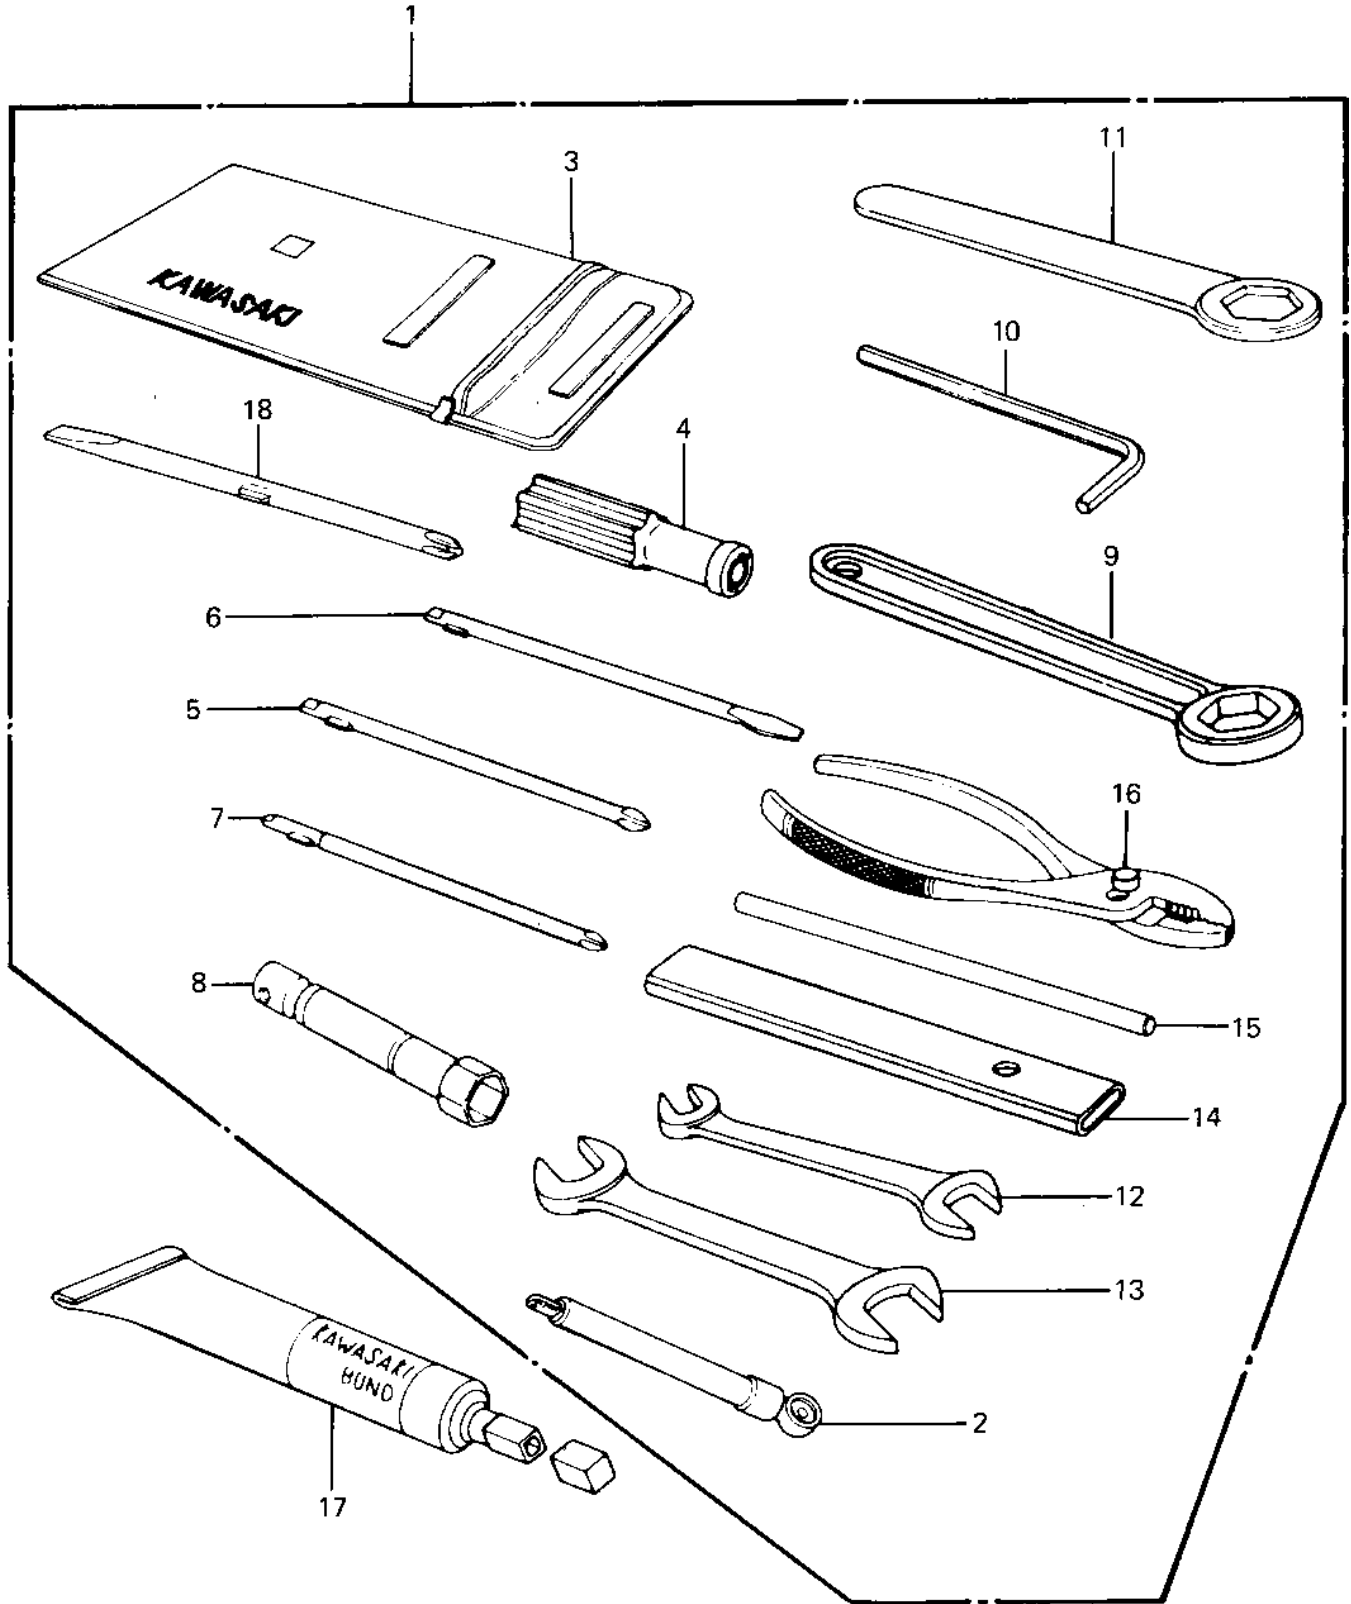

1982 Police 1000 PARTS DIAGRAM

OWNER TOOLS

1982 Police 1000 PARTS LIST

OWNER TOOLS

ITEM NAME	PART NUMBER	QUANTITY
56007-1121 (Canada) (Ref # 1)	56007-1139	1
TOOLKIT (Ref # 1)	56007-1217	1
TOOLKIT (Ref # 1)	56007-1213	1
GAUGE,AIR (Ref # 2)	52005-4002	1
BAG,TOOL (Ref # 3)	56008-006	1
GRIP,SCREW DRIVER (Ref # 4)	92106-1001	1
TOOL-DRIVER (Ref # 5)	92107-1052	1
92107-1052 (Canada) (Ref # 6)	92107-007	1
92107-1002 (Canada) (Ref # 7)	92107-008	1
TOOL-DRIVER,#3PHILLIP (Ref # 7)	92107-1002	1
WRENCH,SPARK PLUG (Ref # 8)	92108-008	1
WRENCH,SPARK PLUG (Ref # 8)	92108-008	1
TOOL-WRENCH (Ref # 8)	92110-1115	1
TOOL-WRENCH,BOX END,2 (Ref # 9)	92110-1147	1
WRENCH,ALLEN (Ref # 10)	92110-1015	1
TOOL-WRENCH,BOX END,2 (Ref # 11)	92110-1148	1
TOOL-WRENCH,OPEN END (Ref # 12)	92110-1038	1
TOOL-WRENCH,OPEN END, (Ref # 13)	92110-1153	1
TOOL-WRENCH,OPEN END, (Ref # 14)	92111-004	1
BAR,SPARK PLUG WRENCH (Ref # 15)	92111-005	1
PLIERS,160MM (Ref # 16)	92112-003	1
LIQUID GASKET (Ref # 17)	92104-002	AR
TOOL-DRIVER (Ref # 18)	92107-1052	1
TOOL-DRIVER (Ref # 18)	92107-1052	1