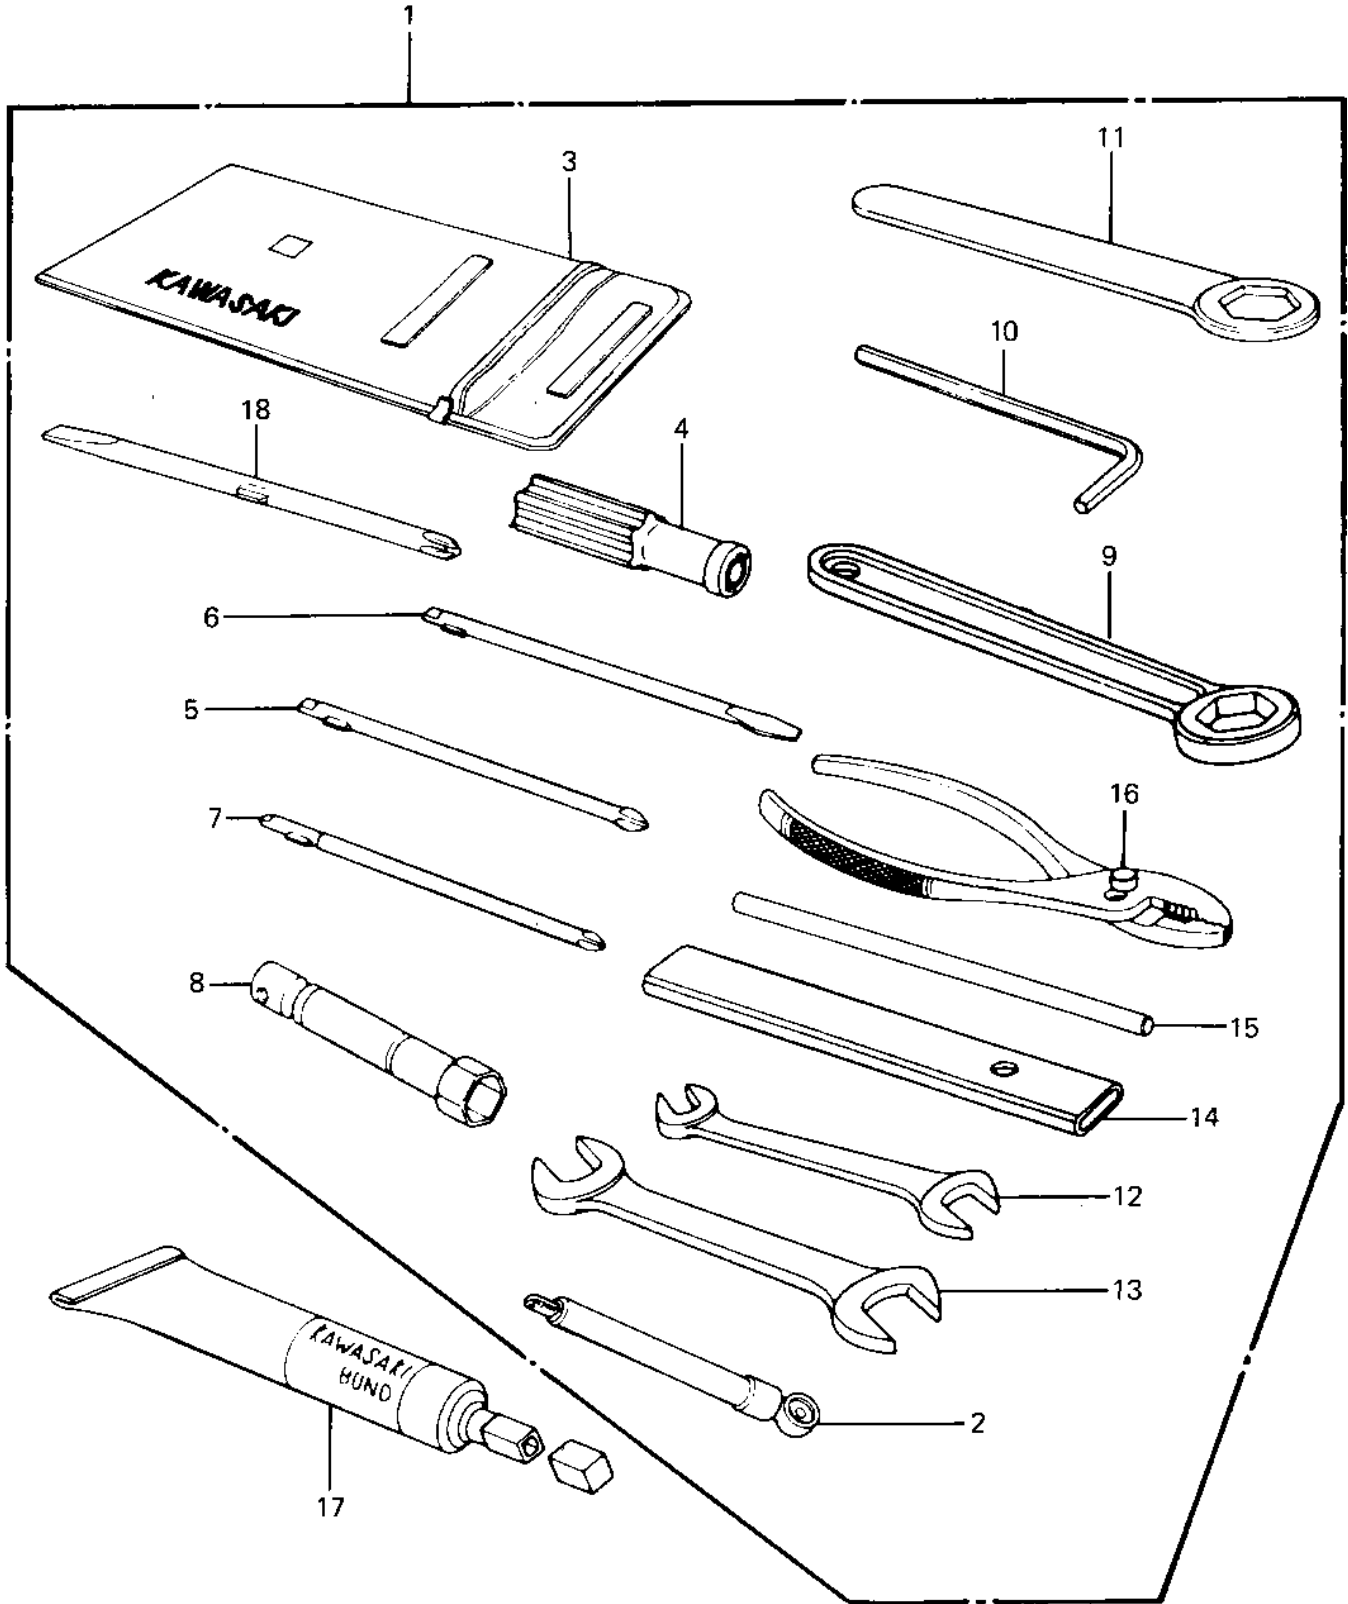

1984 Police 1000 PARTS DIAGRAM

OWNER TOOLS

1984 Police 1000 PARTS LIST

OWNER TOOLS

ITEM NAME	PART NUMBER	QUANTITY
56007-1121 (Canada) (Ref # 1)	56007-1139	
TOOLKIT (Ref # 1)	56007-1217	
TOOLKIT (Ref # 1)	56007-1213	
GAUGE,AIR (Ref # 2)	52005-4002	
BAG,TOOL (Ref # 3)	56008-006	
GRIP,SCREW DRIVER (Ref # 4)	92106-1001	
TOOL-DRIVER (Ref # 5)	92107-1052	
92107-1052 (Canada) (Ref # 6)	92107-007	
92107-1002 (Canada) (Ref # 7)	92107-008	
TOOL-DRIVER,#3PHILLIP (Ref # 7)	92107-1002	
WRENCH,SPARK PLUG (Ref # 8)	92108-008	
WRENCH,SPARK PLUG (Ref # 8)	92108-008	
TOOL-WRENCH (Ref # 8)	92110-1115	
TOOL-WRENCH,BOX END,2 (Ref # 9)	92110-1147	
WRENCH,ALLEN (Ref # 10)	92110-1015	
TOOL-WRENCH,BOX END,2 (Ref # 11)	92110-1148	
TOOL-WRENCH,OPEN END (Ref # 12)	92110-1038	
TOOL-WRENCH,OPEN END, (Ref # 13)	92110-1153	
TOOL-WRENCH,OPEN END, (Ref # 14)	92111-004	
BAR,SPARK PLUG WRENCH (Ref # 15)	92111-005	
PLIERS,160MM (Ref # 16)	92112-003	
LIQUID GASKET (Ref # 17)	92104-002	
TOOL-DRIVER (Ref # 18)	92107-1052	
TOOL-DRIVER (Ref # 18)	92107-1052	