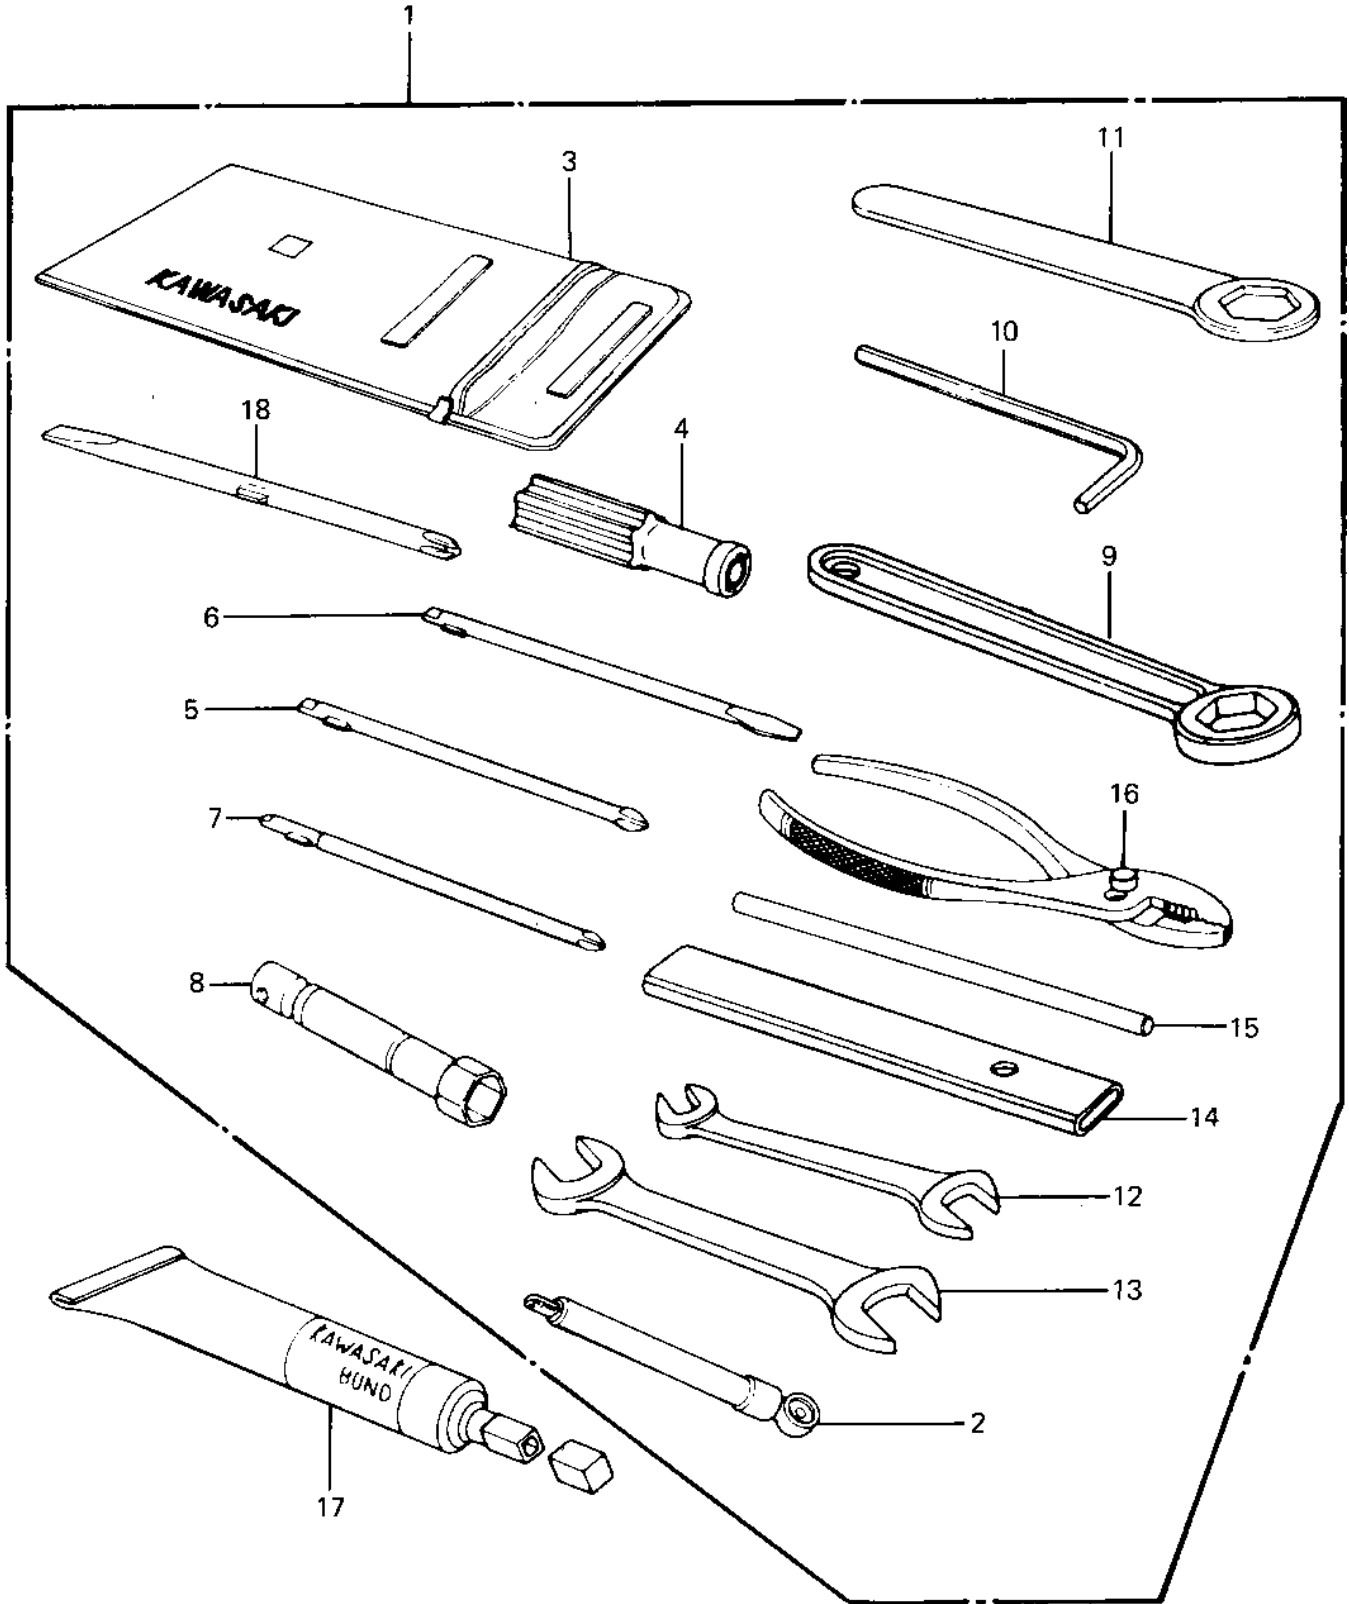

# 1985 Police 1000 PARTS DIAGRAM

# 1985 Police 1000 PARTS LIST

## OWNER TOOLS

ITEM NAME	PART NUMBER	QUANTITY
56007-1121 (Canada) (Ref # 1)	56007-1139	
TOOLKIT (Ref # 1)	56007-1217	
TOOLKIT (Ref # 1)	56007-1213	
GAUGE,AIR (Ref # 2)	52005-4002	
BAG,TOOL (Ref # 3)	56008-006	
GRIP,SCREW DRIVER (Ref # 4)	92106-1001	
TOOL-DRIVER (Ref # 5)	92107-1052	
92107-1052 (Canada) (Ref # 6)	92107-007	
92107-1002 (Canada) (Ref # 7)	92107-008	
TOOL-DRIVER,#3PHILLIP (Ref # 7)	92107-1002	
WRENCH,SPARK PLUG (Ref # 8)	92108-008	
WRENCH,SPARK PLUG (Ref # 8)	92108-008	
TOOL-WRENCH (Ref # 8)	92110-1115	
TOOL-WRENCH,BOX END,2 (Ref # 9)	92110-1147	
WRENCH,ALLEN (Ref # 10)	92110-1015	
TOOL-WRENCH,BOX END,2 (Ref # 11)	92110-1148	
TOOL-WRENCH,OPEN END (Ref # 12)	92110-1038	
TOOL-WRENCH,OPEN END, (Ref # 13)	92110-1153	
TOOL-WRENCH,OPEN END, (Ref # 14)	92111-004	
BAR,SPARK PLUG WRENCH (Ref # 15)	92111-005	
PLIERS,160MM (Ref # 16)	92112-003	
LIQUID GASKET (Ref # 17)	92104-002	
TOOL-DRIVER (Ref # 18)	92107-1052	
TOOL-DRIVER (Ref # 18)	92107-1052	