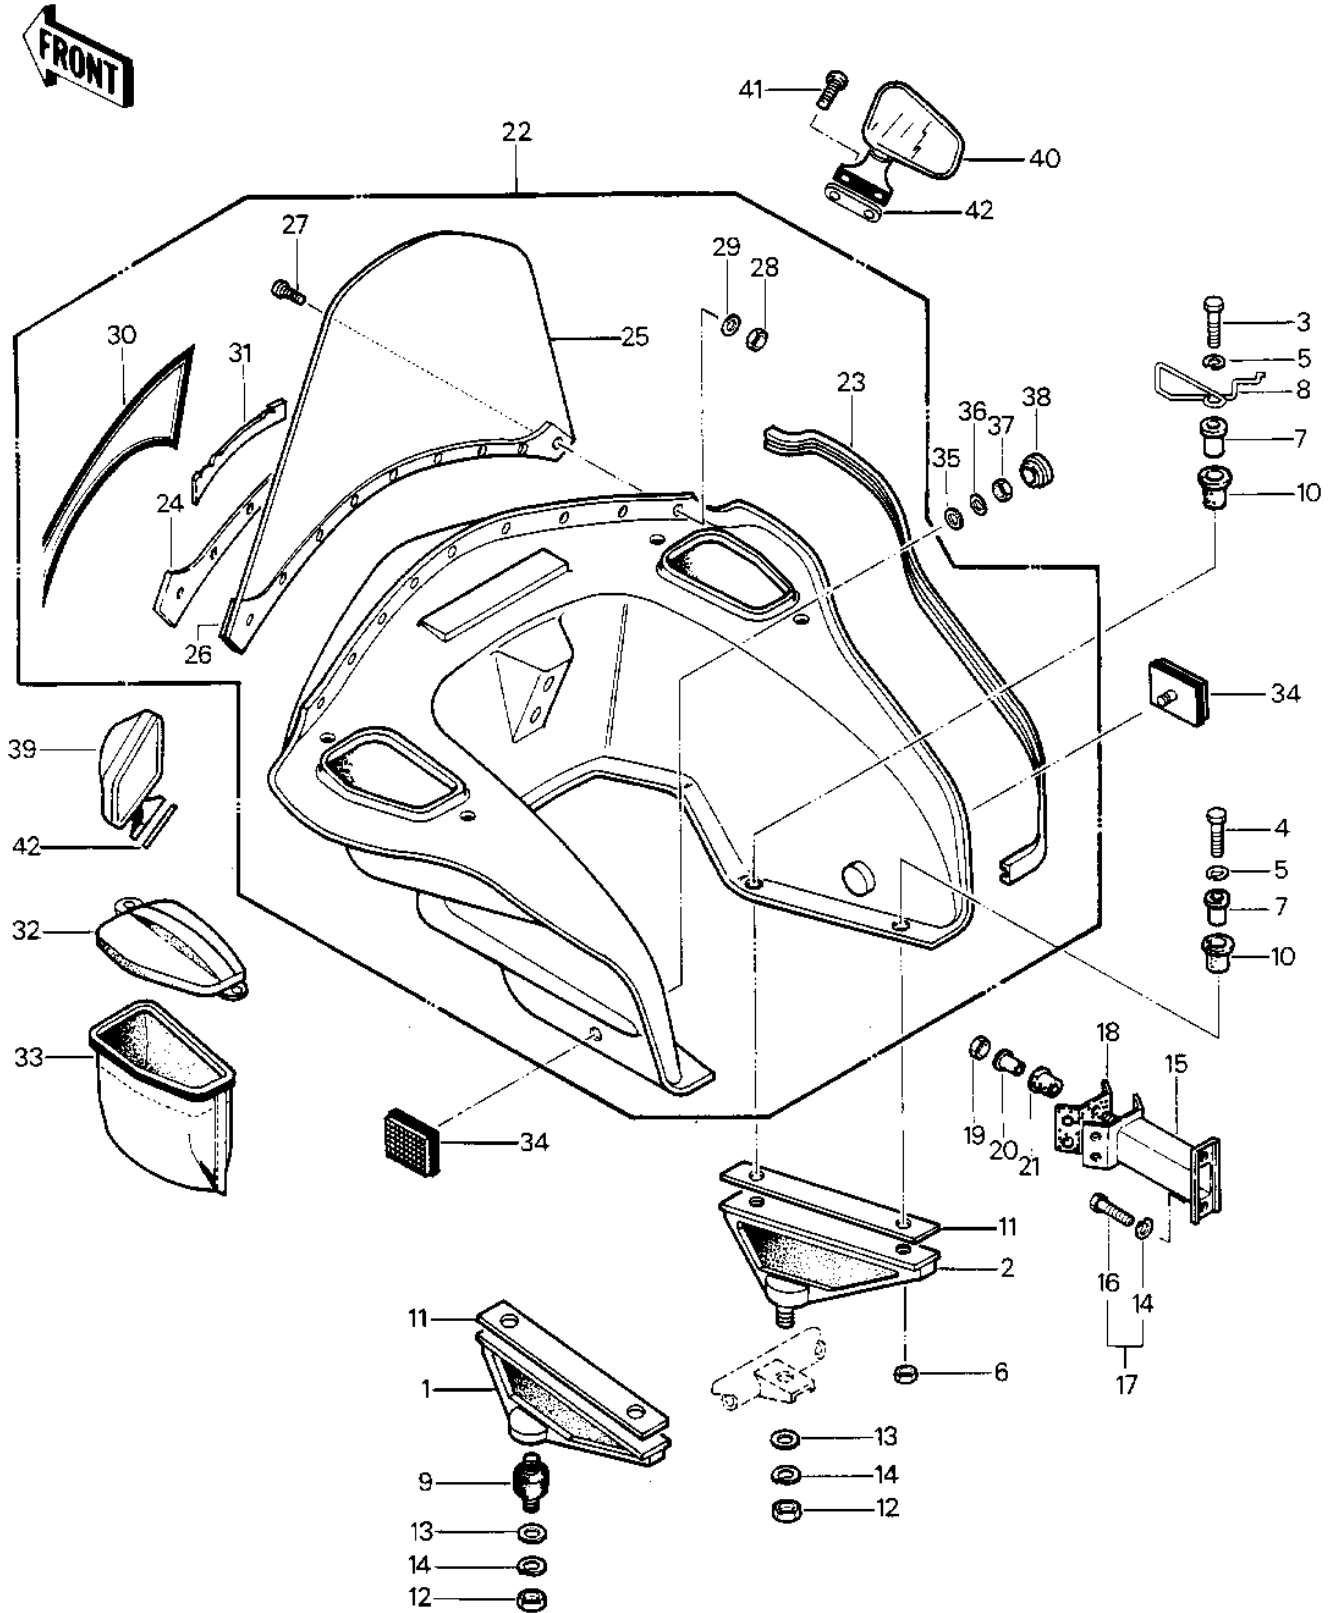

1984 Police 1000 PARTS DIAGRAM

FAIRING

1984 Police 1000 PARTS LIST

FAIRING

ITEM NAME	PART NUMBER	QUANTITY
BRACKET,COWLING,LH (Ref # 1)	11034-4144	
BRACKET,COWLING,RH (Ref # 2)	11034-4143	
BOLT-SMALL,8X30 (Ref # 3)	114N0830	
BOLT HEX HEAD (Ref # 4)	114N0835	
WASHER SPRING 8MM (Ref # 5)	461F0800	
NUT,LOCK,8MM (Ref # 6)	92015-1124	
COLLAR,FR COWLING (Ref # 7)	92027-4015	
CLAMP (Ref # 8)	92037-4005	
DAMPER,RUBBER (Ref # 9)	92075-4013	
DAMPER (Ref # 10)	92075-4020	
DAMPER,COWLING BRACKE (Ref # 11)	92075-4033	
NUT (Ref # 12)	350BA1000	
WASHER PLAIN 8MM (Ref # 13)	411B0800	
WASHER SPRING 8MM (Ref # 14)	461F0800	
BRACKET,COWLING,FR (Ref # 15)	11034-4089	
BOLT-SMALL-UPSET,8X16 (Ref # 16)	115G0816	
BOLT-UPSET-WS-SMALL (Ref # 17)	183G0816	
DAMPER,COWLING FITT (Ref # 18)	92075-1179	
NUT,LOCK,8MM (Ref # 19)	92015-1124	
COLLAR,FR COWLING (Ref # 20)	92027-4015	
DAMPER (Ref # 21)	92075-4020	
COWLING ASSY (Ref # 22)	55027-4001-8C	
COWLING-ASSY,JET WHITE (Ref # 22)	55027-4003-8C	
TRIM (Ref # 23)	53044-4001	
PLATE,WINDSHIELD (Ref # 24)	13169-4014	
WINDSHIELD (Ref # 25)	39154-4003	
ADHESIVE,WINDSHIELD (Ref # 26)	56042-4003	
SCREW,PLASTIC 5X28 (Ref # 27)	92009-4005	
NUT,HEX PLASTIC 5MM (Ref # 28)	92015-4014	

1984 Police 1000 PARTS LIST

FAIRING

ITEM NAME	PART NUMBER	QUANTITY
WASHER PL PLASTIC 5MM (Ref # 29)	92022-4015	
PATTERN, FAIRING (Ref # 30)	56027-4056	
PATTERN,FAIRING (Ref # 30)	56027-4055	
EMBLEM (Ref # 31)	56014-4011	
COVER (Ref # 32)	14025-4013	
BAG (Ref # 33)	56008-4003	
REFLECTOR,REFLEX(FRON (Ref # 34)	28012-1003	
WASHER PLAIN 5MM (Ref # 35)	411B0500	
WASHER SPRING 5MM (Ref # 36)	461F0500	
NUT,5MM (Ref # 37)	311B0500	
PLUG (Ref # 38)	92074-027	
MIRROR-ASSY (Ref # 39)	56001-4002	
MIRROR-ASSY (Ref # 40)	56001-4003	
SCREW (Ref # 41)	92009-4006	
DAMPER,REAR VIEW MIRR (Ref # 42)	92075-1230	