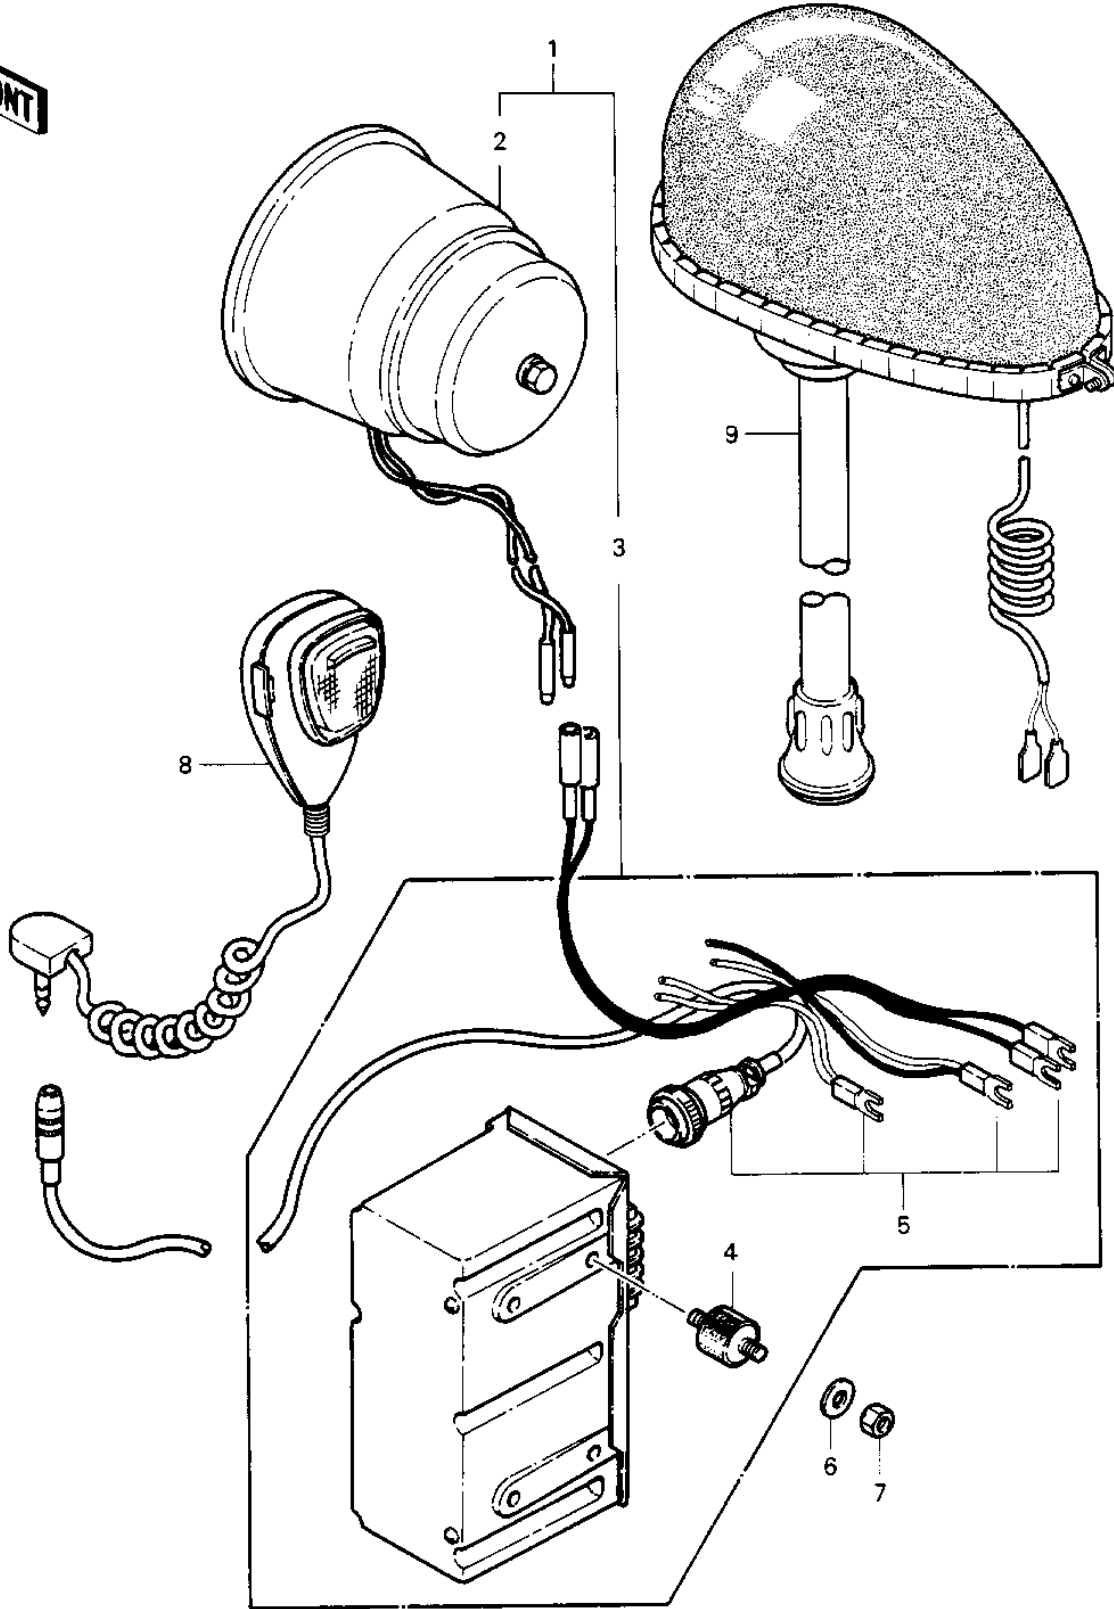

1984 Police 1000 PARTS DIAGRAM

SIREN/POLE LAMP (OPTION)

1984 Police 1000 PARTS LIST

SIREN/POLE LAMP (OPTION)

ITEM NAME	PART NUMBER	QUANTITY
SIREN-ASSY (Ref # 1)	58001-1052	
SIREN-SPEAKER (Ref # 2)	58001-4019	
AMPLIFIER (Ref # 3)	21181-1057	
DAMPER-AMPLIFIER (Ref # 4)	92075-4035	
HARNESS-AMPLIFIER (Ref # 5)	26001-4021	
WASHER SHOCK DAMPER (Ref # 6)	42046-008	
NUT-AMP MOUNT (Ref # 7)	92015-4018	
MICROPHONE (Ref # 8)	58001-4016	
LAMP,POLE (Ref # 9)	23016-4003	