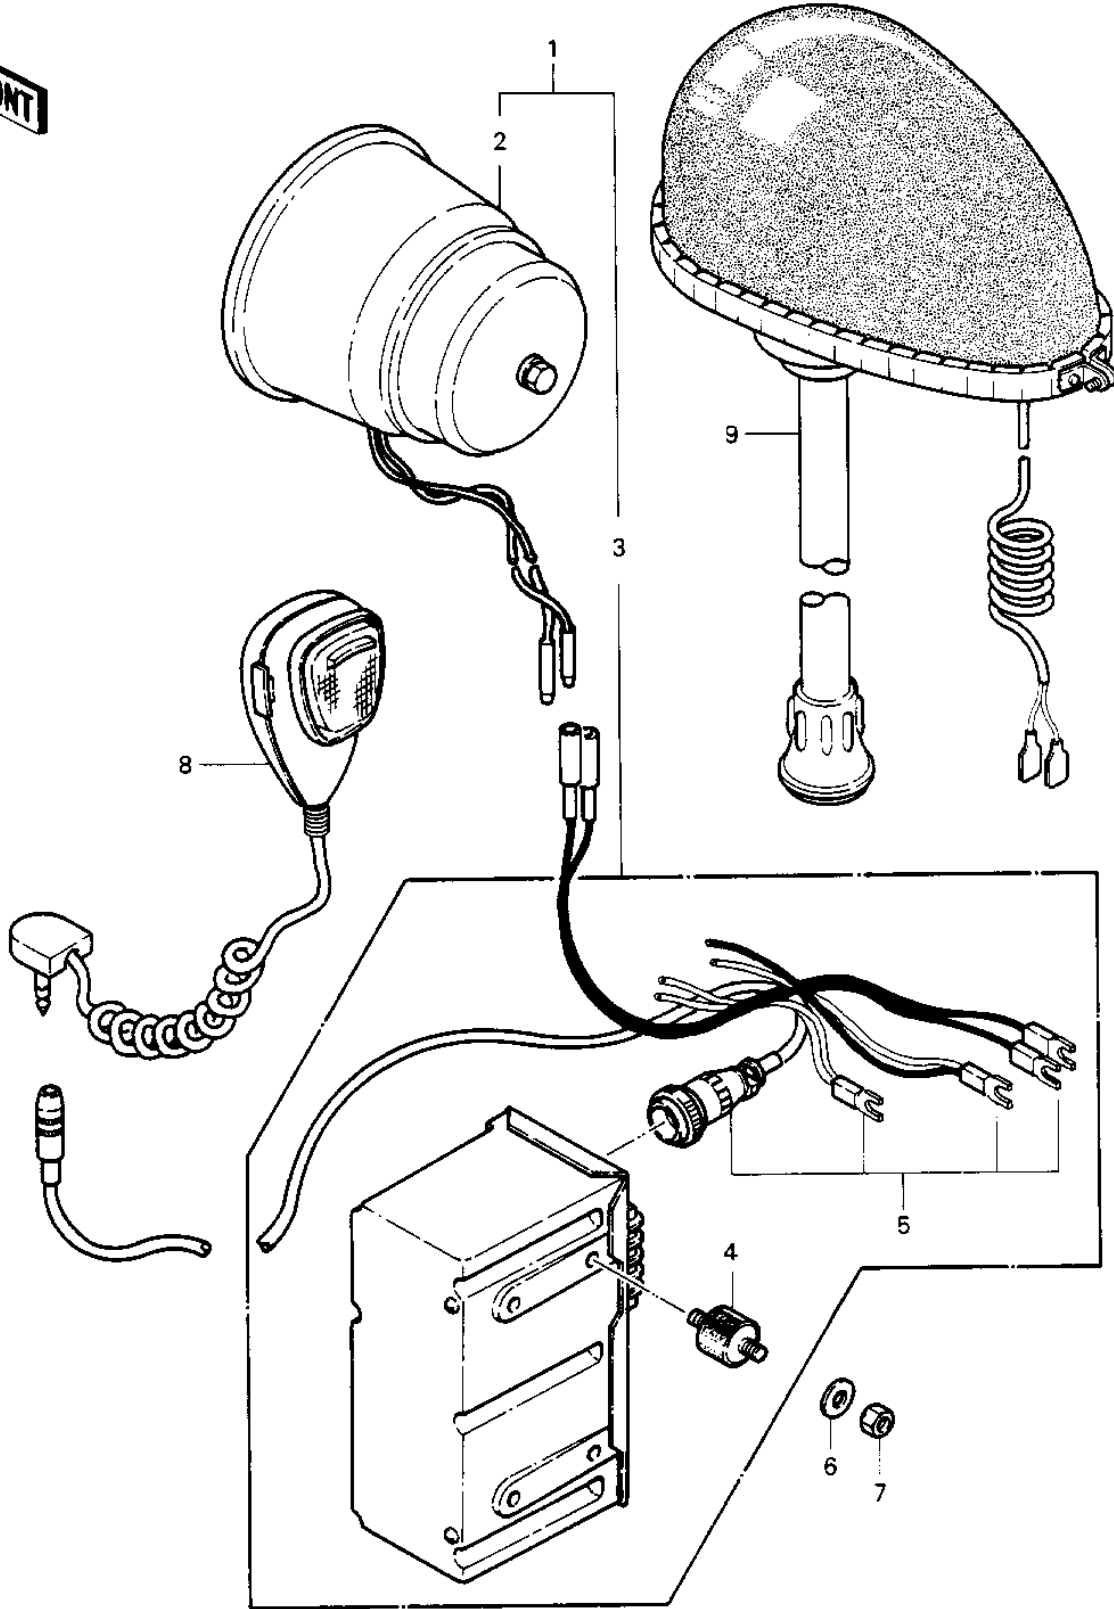

# 1984 Police 1000 PARTS DIAGRAM

SIREN/POLE LAMP (OPTION)

# 1984 Police 1000 PARTS LIST

## SIREN/POLE LAMP (OPTION)

ITEM NAME	PART NUMBER	QUANTITY
SIREN-ASSY (Ref # 1)	58001-1052	
SIREN-SPEAKER (Ref # 2)	58001-4019	
AMPLIFIER (Ref # 3)	21181-1057	
DAMPER-AMPLIFIER (Ref # 4)	92075-4035	
HARNESS-AMPLIFIER (Ref # 5)	26001-4021	
WASHER SHOCK DAMPER (Ref # 6)	42046-008	
NUT-AMP MOUNT (Ref # 7)	92015-4018	
MICROPHONE (Ref # 8)	58001-4016	
LAMP,POLE (Ref # 9)	23016-4003	